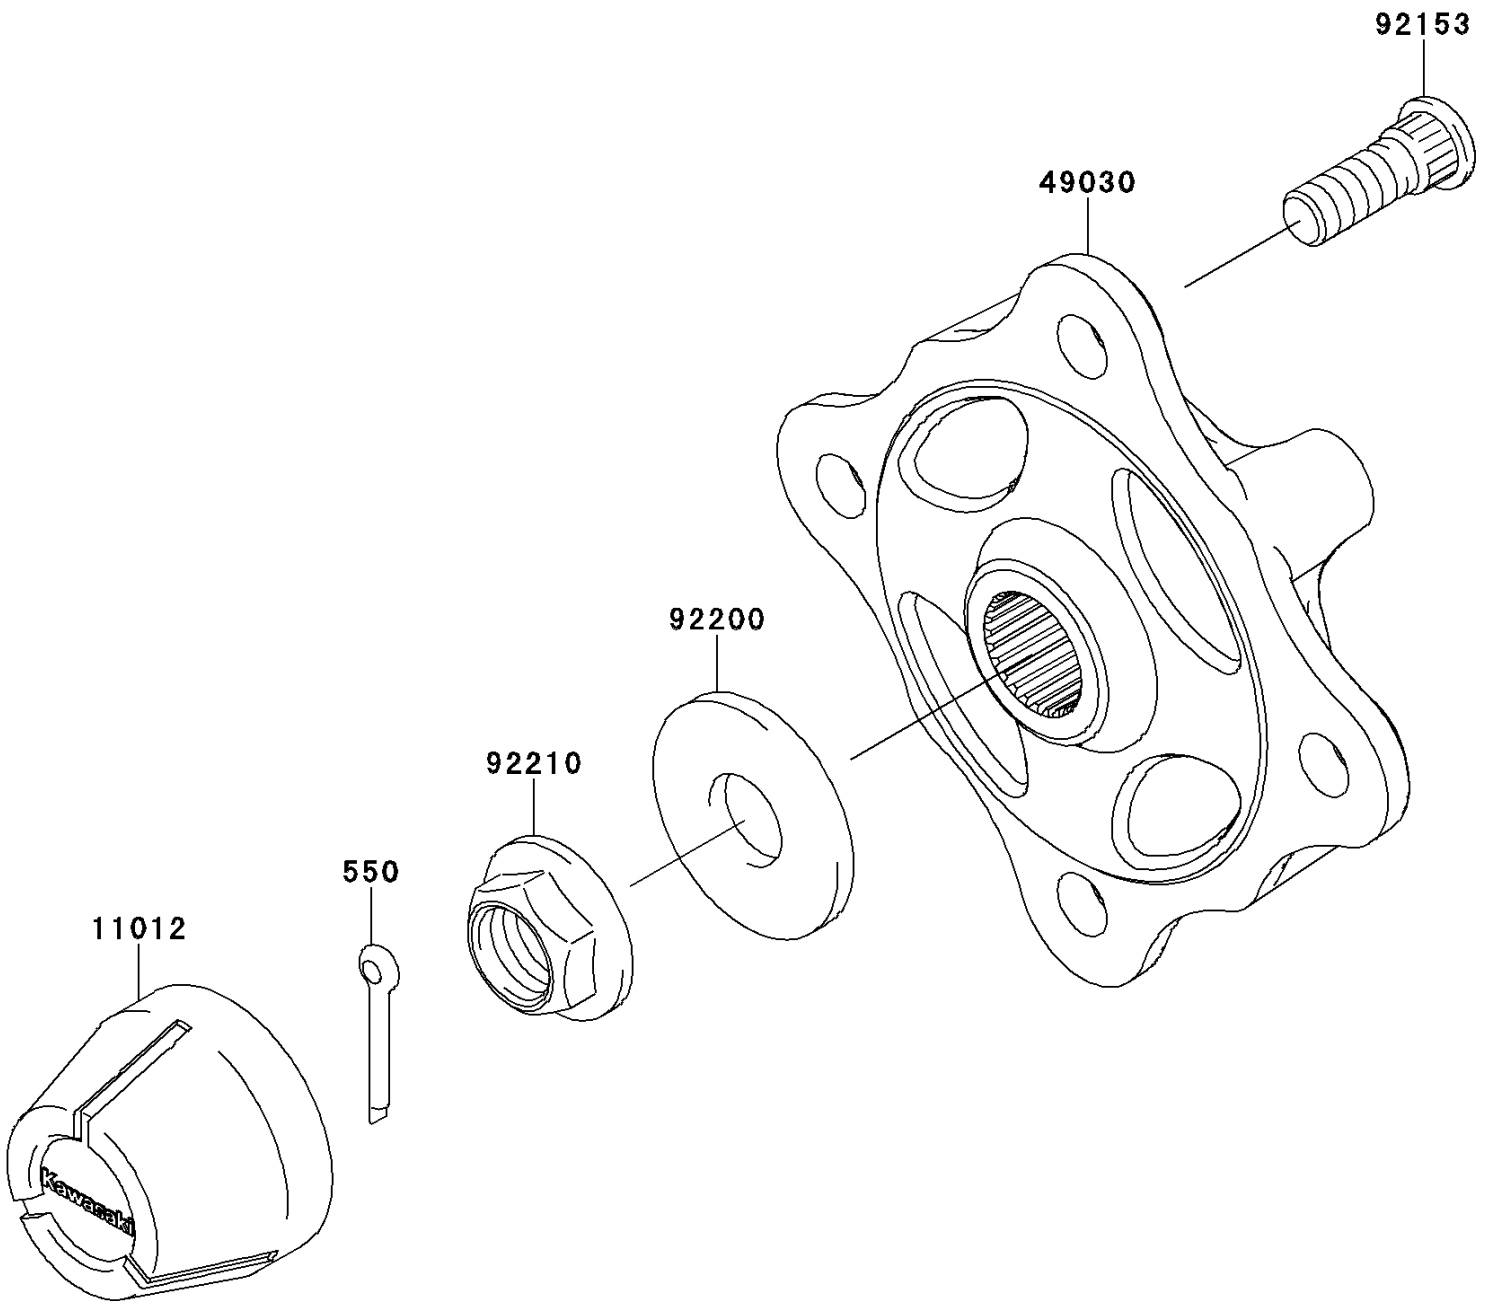

# 2013 TERYX4™ 750 4x4 EPS Realtree APG HD PARTS DIAGRAM

Front Hubs/Brakes

F2230

## 2013 TERYX4™ 750 4x4 EPS Realtree APG HD PARTS LIST

### Front Hubs/Brakes

ITEM NAME	PART NUMBER	QUANTITY
CAP,WHEEL (Ref # 11012)	11012-1969	2
HUB,FR (Ref # 49030)	49030-0560	2
PIN-COTTER,4.0X30 (Ref # 550)	550AA4030	2
BOLT,12MM (Ref # 92153)	92153-1915	8
WASHER,20.3X52X4.5 (Ref # 92200)	92200-0130	2
NUT,FLANGED,20MM (Ref # 92210)	92210-2093	2