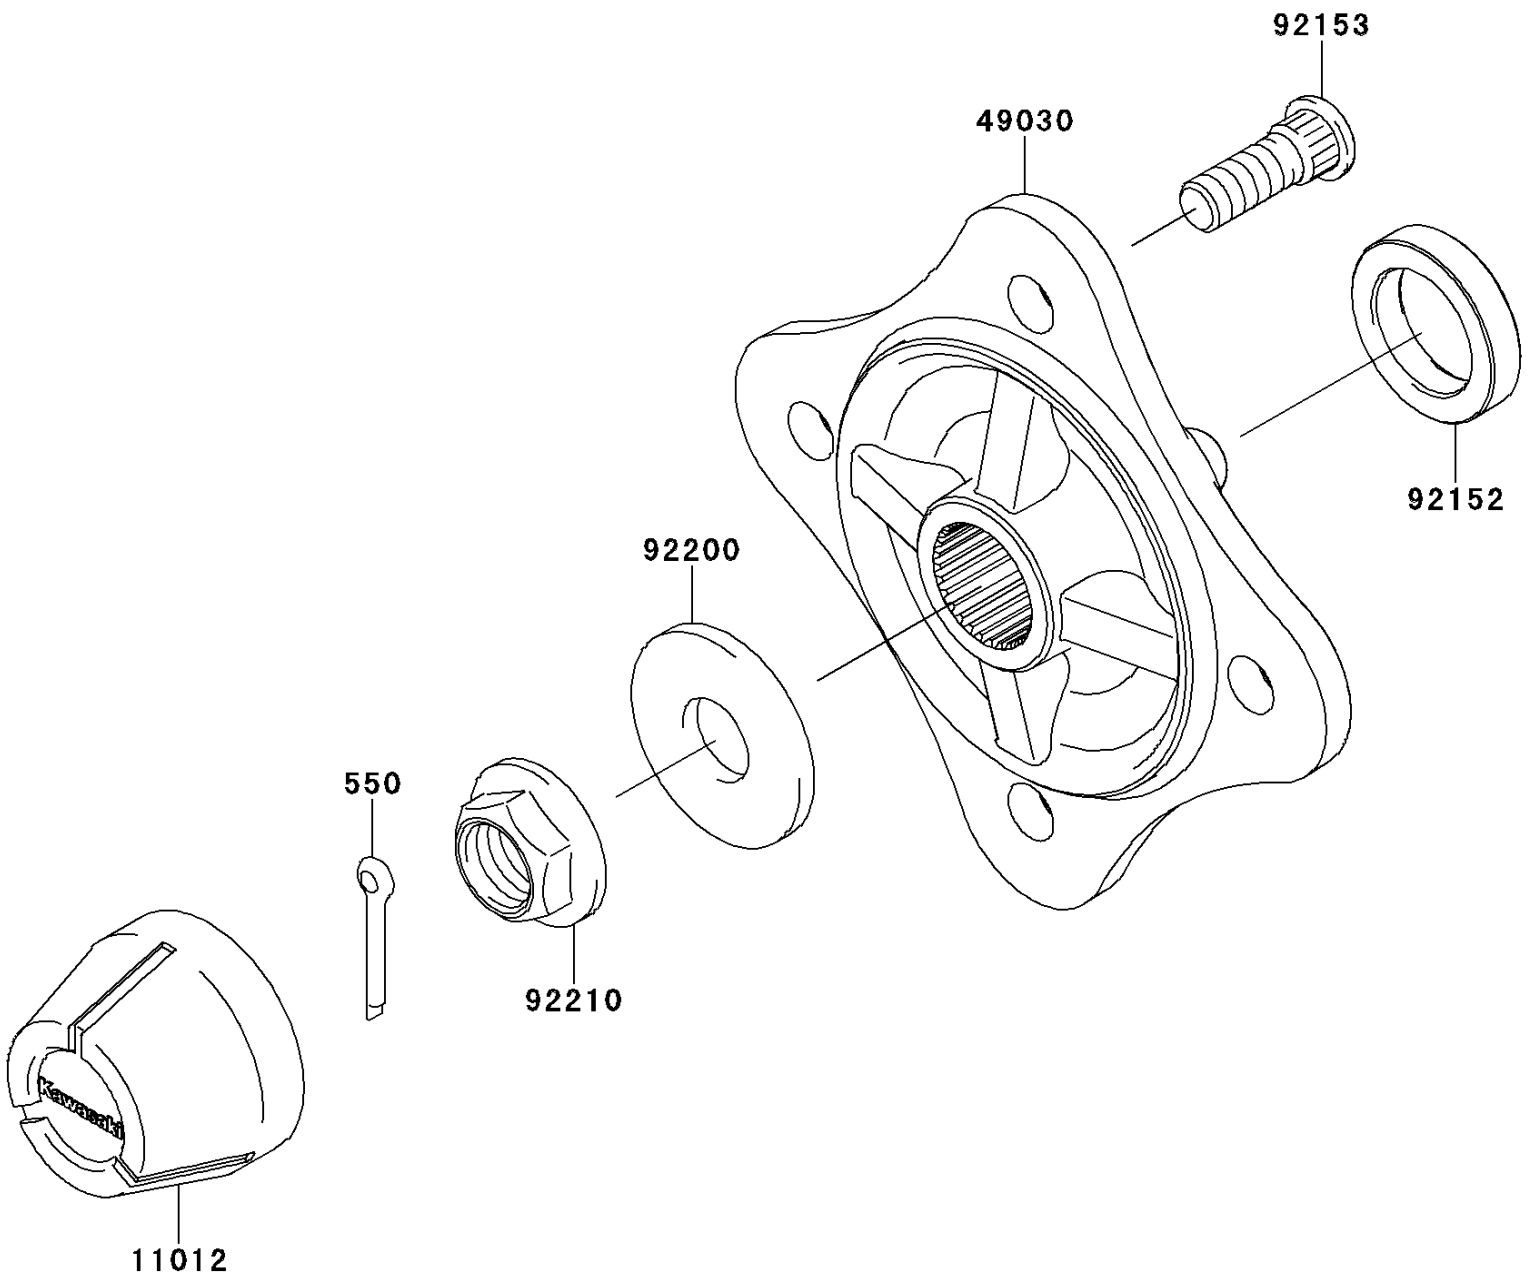

2012 TERYX4™ 750 4x4 EPS Realtree APG HD PARTS DIAGRAM

Rear Hubs/Brakes

F2240

2012 TERYX4™ 750 4x4 EPS Realtree APG HD PARTS LIST

Rear Hubs/Brakes

ITEM NAME	PART NUMBER	QUANTITY
CAP,WHEEL (Ref # 11012)	11012-1969	2
HUB,RR (Ref # 49030)	49030-0561	2
PIN-COTTER,4.0X30 (Ref # 550)	550AA4030	2
COLLAR (Ref # 92152)	92152-1528	2
BOLT,12MM (Ref # 92153)	92153-1915	8
WASHER,20.3X52X4.5 (Ref # 92200)	92200-0130	2
NUT,FLANGED,20MM (Ref # 92210)	92210-2093	2