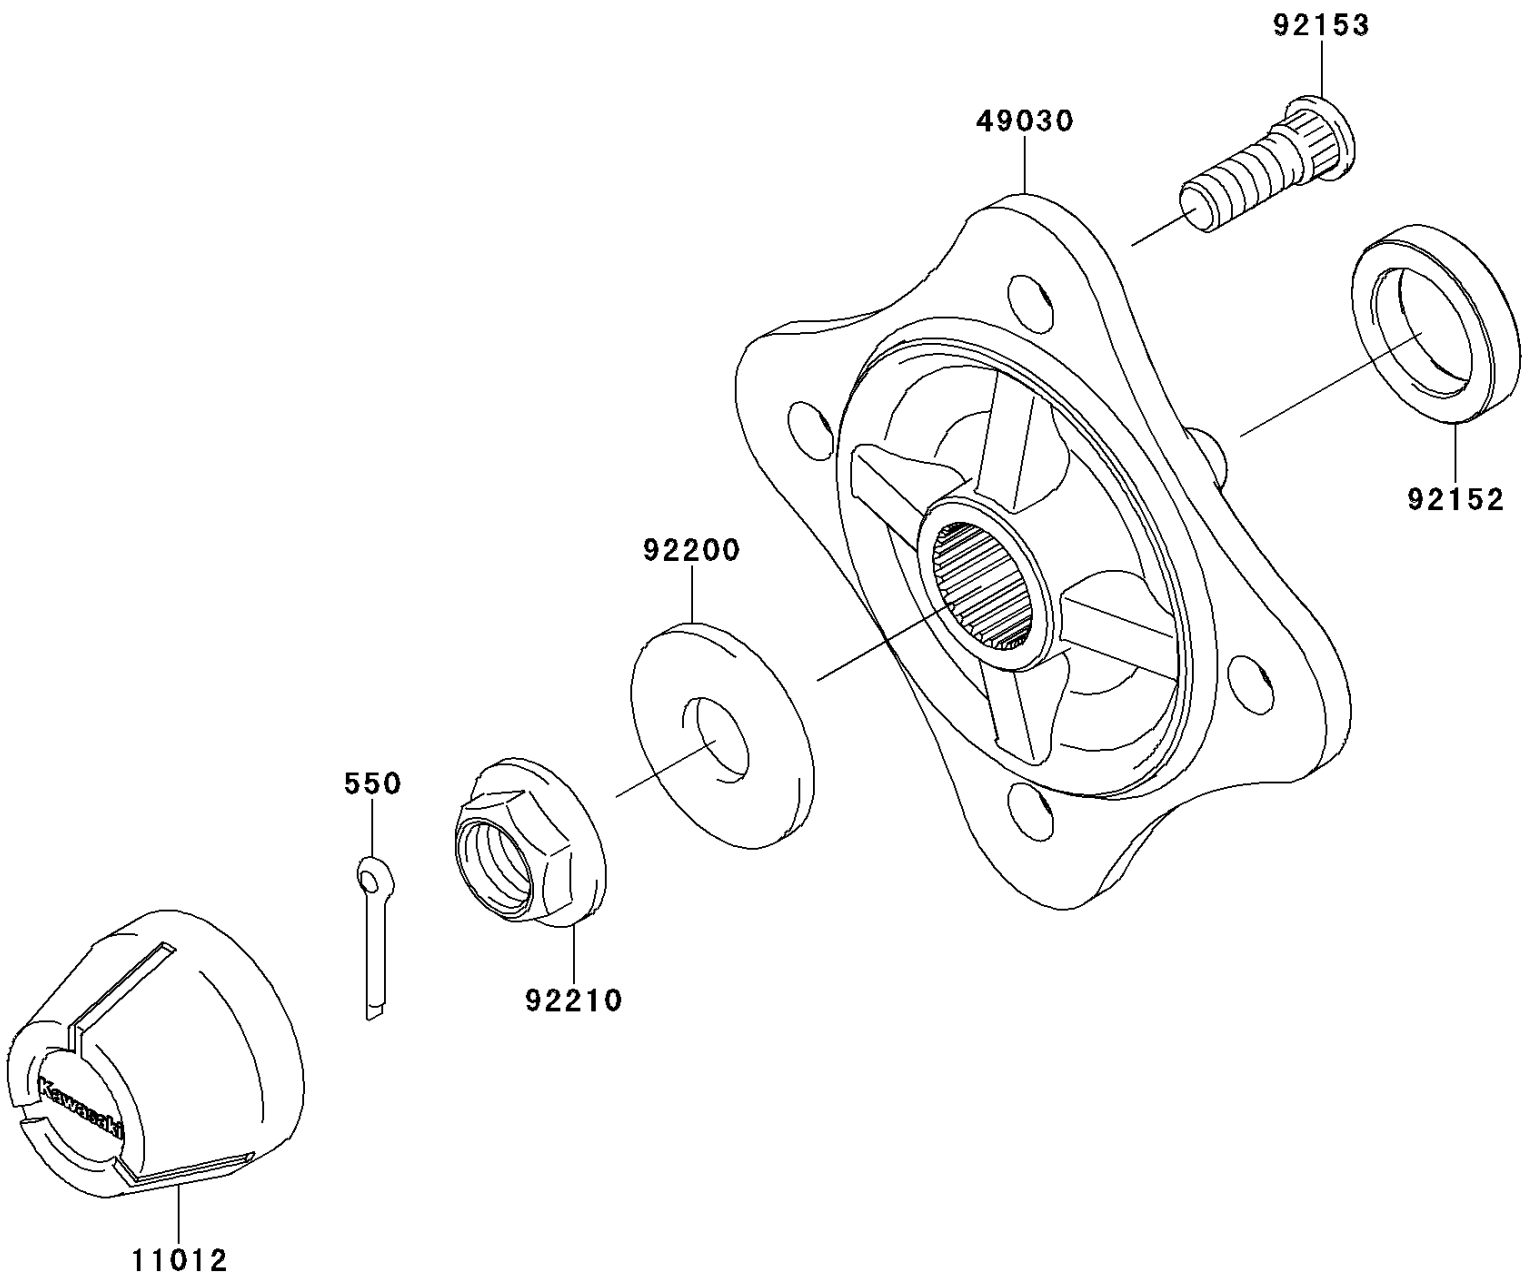

2013 TERYX4™ 750 4x4 EPS Realtree APG HD PARTS DIAGRAM

Rear Hubs/Brakes

F2240

2013 TERYX4™ 750 4x4 EPS Realtree APG HD PARTS LIST

Rear Hubs/Brakes

ITEM NAME	PART NUMBER	QUANTITY
CAP,WHEEL (Ref # 11012)	11012-1969	2
HUB,RR (Ref # 49030)	49030-0561	2
PIN-COTTER,4.0X30 (Ref # 550)	550AA4030	2
COLLAR (Ref # 92152)	92152-1528	2
BOLT,12MM (Ref # 92153)	92153-1915	8
WASHER,20.3X52X4.5 (Ref # 92200)	92200-0130	2
NUT,FLANGED,20MM (Ref # 92210)	92210-2093	2