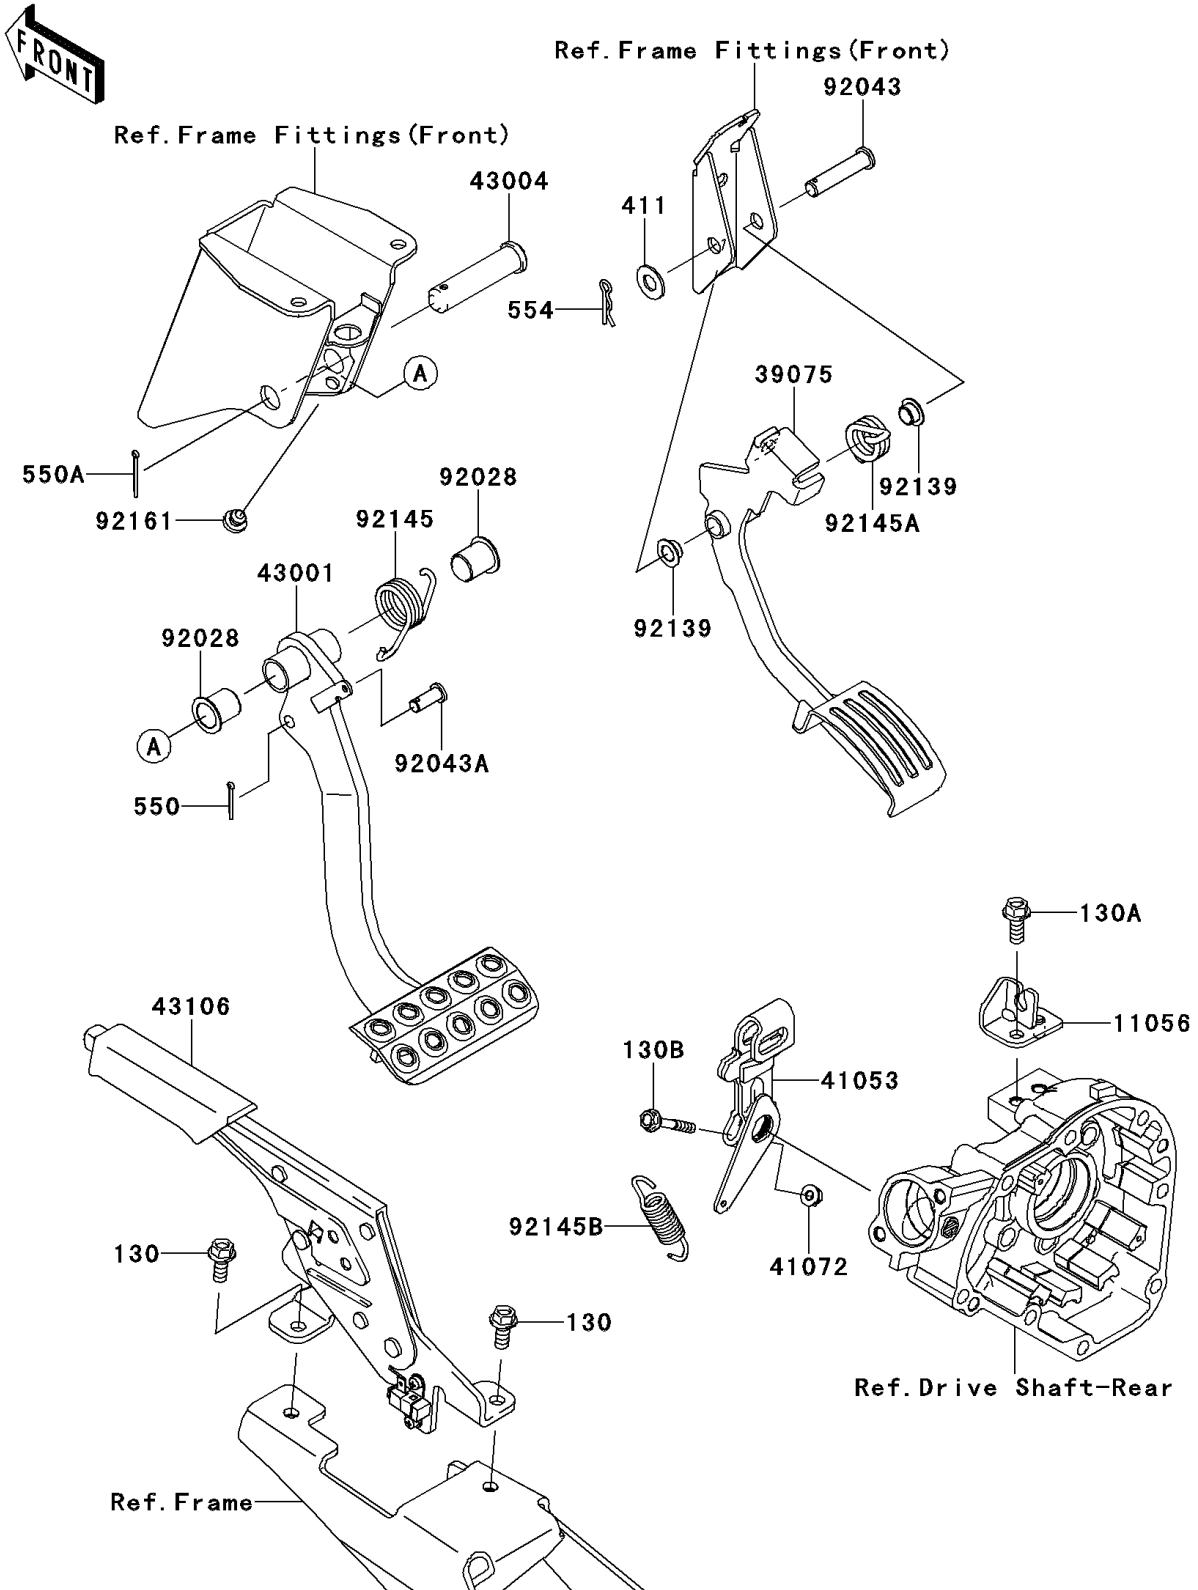

2013 TERYX4™ 750 4x4 EPS Realtree APG HD PARTS DIAGRAM

Brake Pedal/Throttle Lever

F2260

2013 TERYX4™ 750 4x4 EPS Realtree APG HD PARTS LIST

Brake Pedal/Throttle Lever

ITEM NAME	PART NUMBER	QUANTITY
BRACKET,BRAKE CABLE (Ref # 11056)	11056-1749	1
BOLT-FLANGED,8X18 (Ref # 130)	130BA0818	2
BOLT-FLANGED,8X20 (Ref # 130A)	130BA0820	1
BOLT-FLANGED,6X40 (Ref # 130B)	130CA0640	1
LEVER-THROTTLE (Ref # 39075)	39075-0703	1
LEVER-BRAKE CAM (Ref # 41053)	41053-0060	1
NUT,6MM (Ref # 41072)	41072-007	1
WASHER-PLAIN,10MM (Ref # 411)	411AA1000	1
LEVER-BRAKE,PEDAL (Ref # 43001)	43001-0714	1
SHAFT-BRAKE (Ref # 43004)	43004-1128	1
LEVER-ASSY-PARKING BRAKE (Ref # 43106)	43106-0002	1
PIN-COTTER,2.5X18 (Ref # 550)	550AA2518	1
PIN-COTTER,2.5X25 (Ref # 550A)	550AA2525	1
PIN-SNAP,10MM (Ref # 554)	554DA1000	1
BUSHING (Ref # 92028)	92028-1571	2
PIN,10X42.5 (Ref # 92043)	92043-0707	1
PIN (Ref # 92043A)	92043-1039	1
BUSHING (Ref # 92139)	92139-0230	2
SPRING,BRAKE PEDAL RETURN (Ref # 92145)	92145-0575	1
SPRING,THROTTLE (Ref # 92145A)	92145-0831	1
SPRING,BRAKE CAM LEVER (Ref # 92145B)	92145-0880	1
DAMPER (Ref # 92161)	92161-1084	1