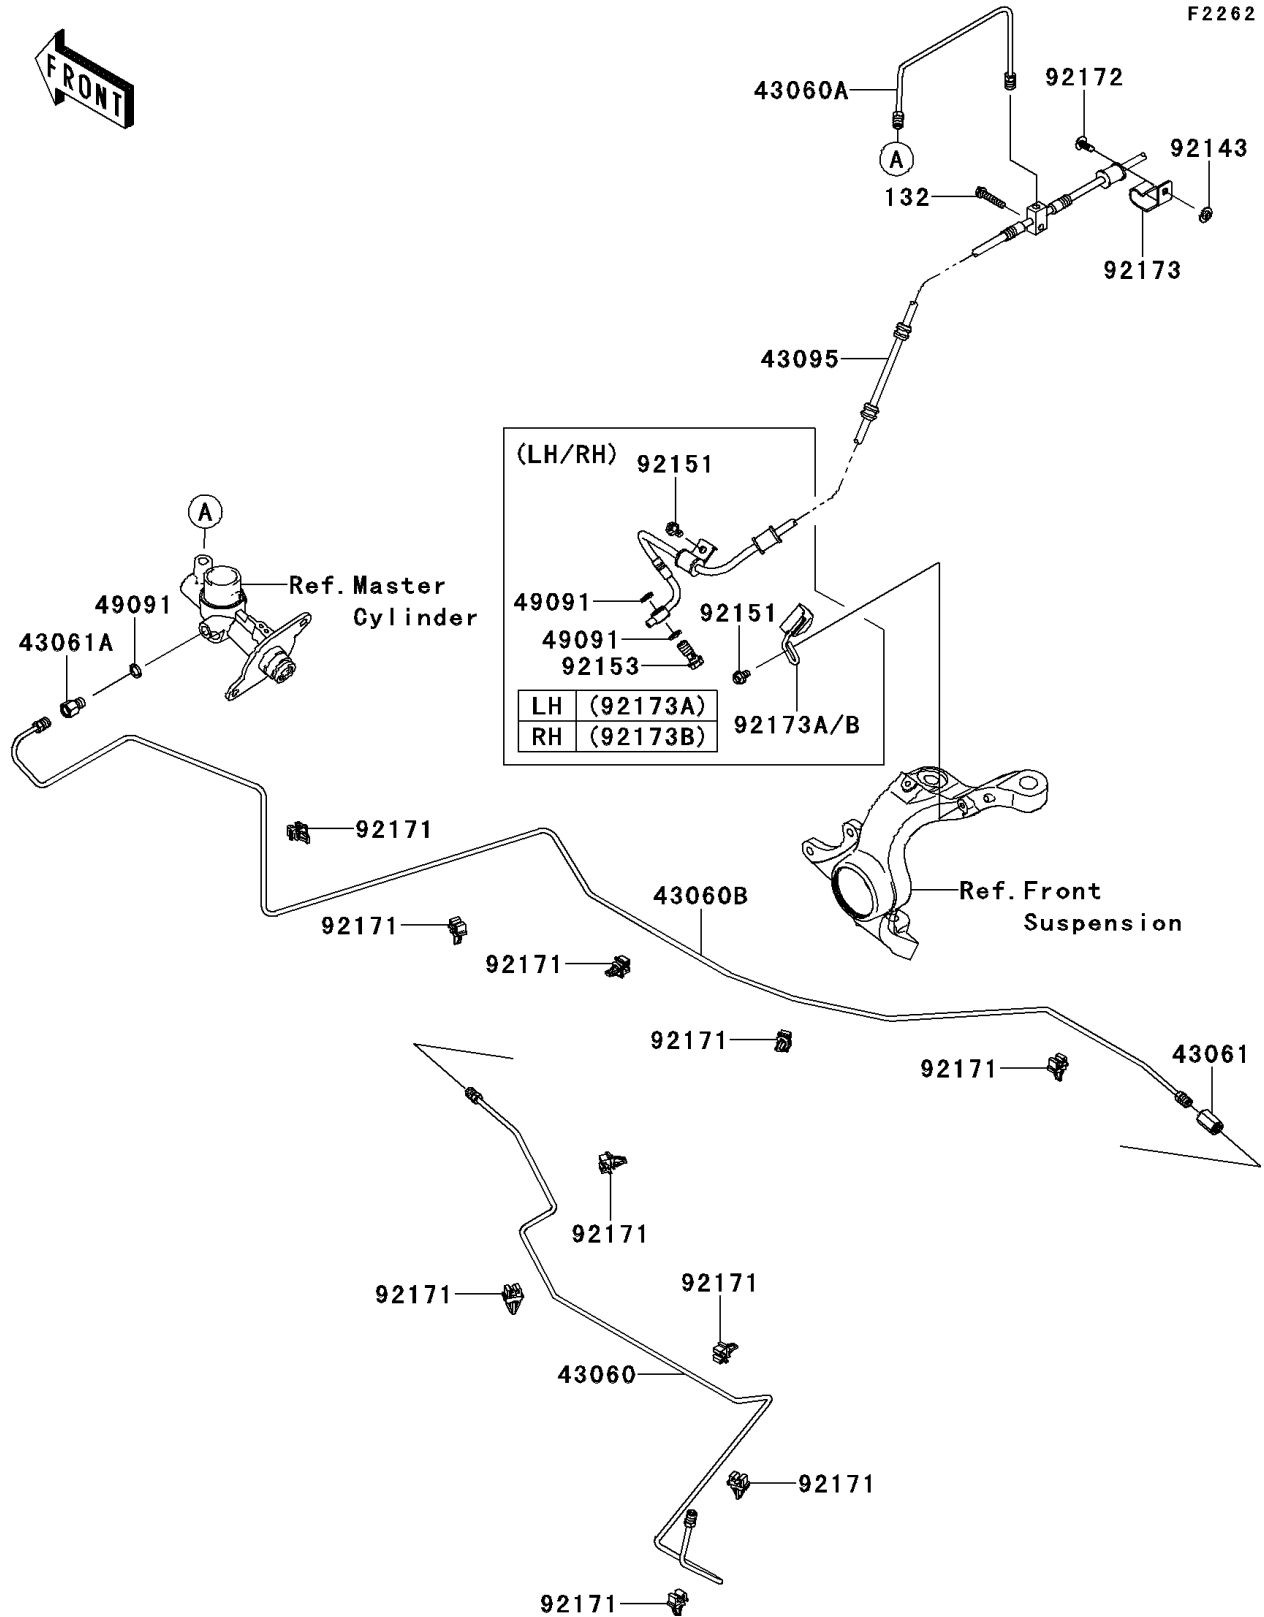

2012 TERYX4™ 750 4x4 EPS Realtree APG HD PARTS DIAGRAM

Brake Piping

2012 TERYX4™ 750 4x4 EPS Realtree APG HD PARTS LIST

Brake Piping

ITEM NAME	PART NUMBER	QUANTITY
BOLT-FLANGED-SMALL,6X30 (Ref # 132)	132BA0630	1
PIPE-BRAKE,JOINT-BRAKE (Ref # 43060)	43060-0311	1
PIPE-BRAKE,M/C-FR JOINT (Ref # 43060A)	43060-0314	1
PIPE-BRAKE,M/C-JOINT (Ref # 43060B)	43060-0315	1
JOINT-BRAKE (Ref # 43061)	43061-0003	1
JOINT-BRAKE,M/C (Ref # 43061A)	43061-0302	1
HOSE-BRAKE (Ref # 43095)	43095-0618	1
WASHER-SEAL,10.1X14.5X1.5 (Ref # 49091)	49091-0001	5
COLLAR (Ref # 92143)	92143-1087	1
BOLT,6X10 (Ref # 92151)	92151-1344	4
BOLT,OIL,L=23 (Ref # 92153)	92153-0627	2
CLAMP (Ref # 92171)	92171-0805	10
SCREW,TAPPING,6X16 (Ref # 92172)	92172-0739	1
CLAMP (Ref # 92173)	92173-0930	1
CLAMP,LH (Ref # 92173A)	92173-0934	1
CLAMP,RH (Ref # 92173B)	92173-0935	1