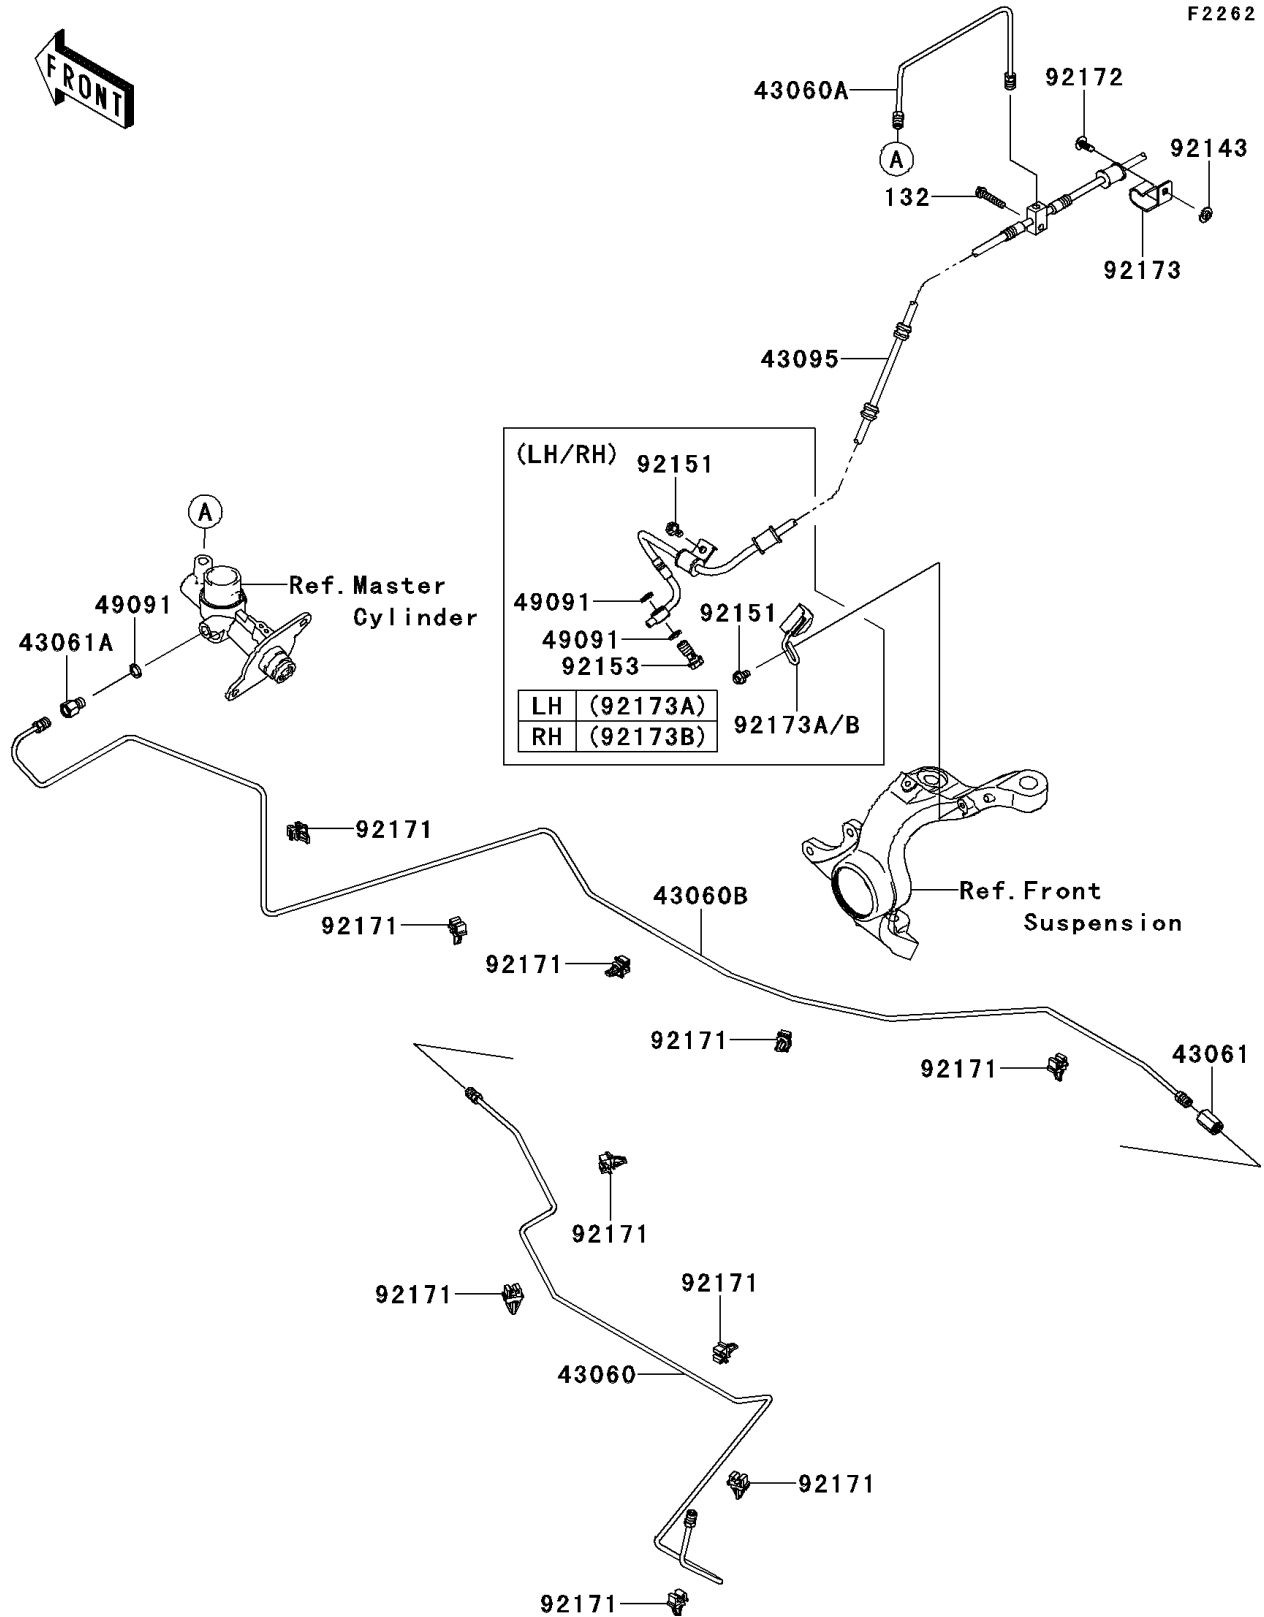

2013 TERYX4™ 750 4x4 EPS Realtree APG HD PARTS DIAGRAM

Brake Piping

2013 TERYX4™ 750 4x4 EPS Realtree APG HD PARTS LIST

Brake Piping

ITEM NAME	PART NUMBER	QUANTITY
BOLT-FLANGED-SMALL,6X30 (Ref # 132)	132BA0630	1
PIPE-BRAKE,JOINT-BRAKE (Ref # 43060)	43060-0311	1
PIPE-BRAKE,M/C-FR JOINT (Ref # 43060A)	43060-0314	1
PIPE-BRAKE,M/C-JOINT (Ref # 43060B)	43060-0315	1
JOINT-BRAKE (Ref # 43061)	43061-0003	1
JOINT-BRAKE,M/C (Ref # 43061A)	43061-0302	1
HOSE-BRAKE (Ref # 43095)	43095-0618	1
WASHER-SEAL,10.1X14.5X1.5 (Ref # 49091)	49091-0001	5
COLLAR (Ref # 92143)	92143-1087	1
BOLT,6X10 (Ref # 92151)	92151-1344	4
BOLT,OIL,L=23 (Ref # 92153)	92153-0627	2
CLAMP (Ref # 92171)	92171-0805	10
SCREW,TAPPING,6X16 (Ref # 92172)	92172-0739	1
CLAMP (Ref # 92173)	92173-0930	1
CLAMP,LH (Ref # 92173A)	92173-0934	1
CLAMP,RH (Ref # 92173B)	92173-0935	1