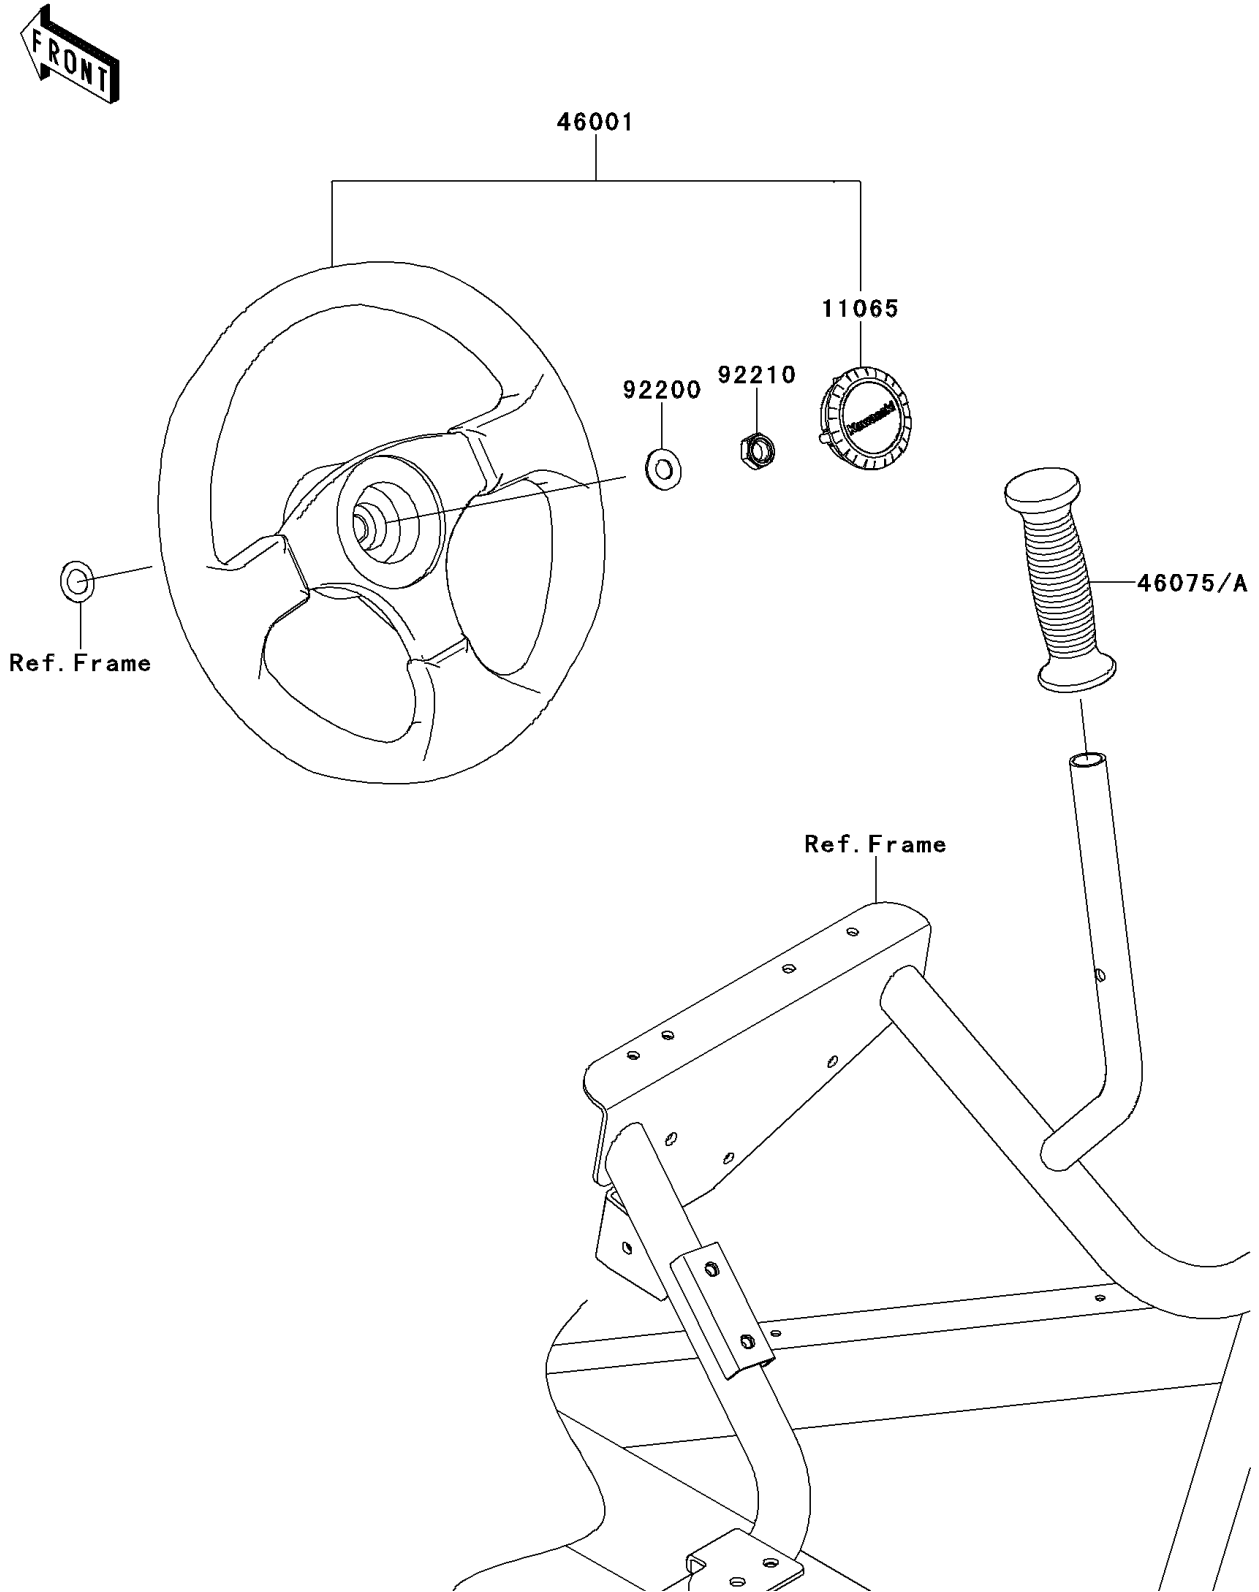

# 2012 TERYX4™ 750 4x4 EPS Realtree APG HD PARTS DIAGRAM

Steering Wheel

F2311

## 2012 TERYX4™ 750 4x4 EPS Realtree APG HD PARTS LIST

### Steering Wheel

ITEM NAME	PART NUMBER	QUANTITY
CAP,HANDLE (Ref # 11065)	11065-0171	1
HANDLE-ASSY (Ref # 46001)	46001-0001	1
GRIP (Ref # 46075)	46075-0570	1
WASHER,12.1X25X1.6 (Ref # 92200)	92200-0455	1
NUT,LOCK,12MM (Ref # 92210)	92210-1249	1