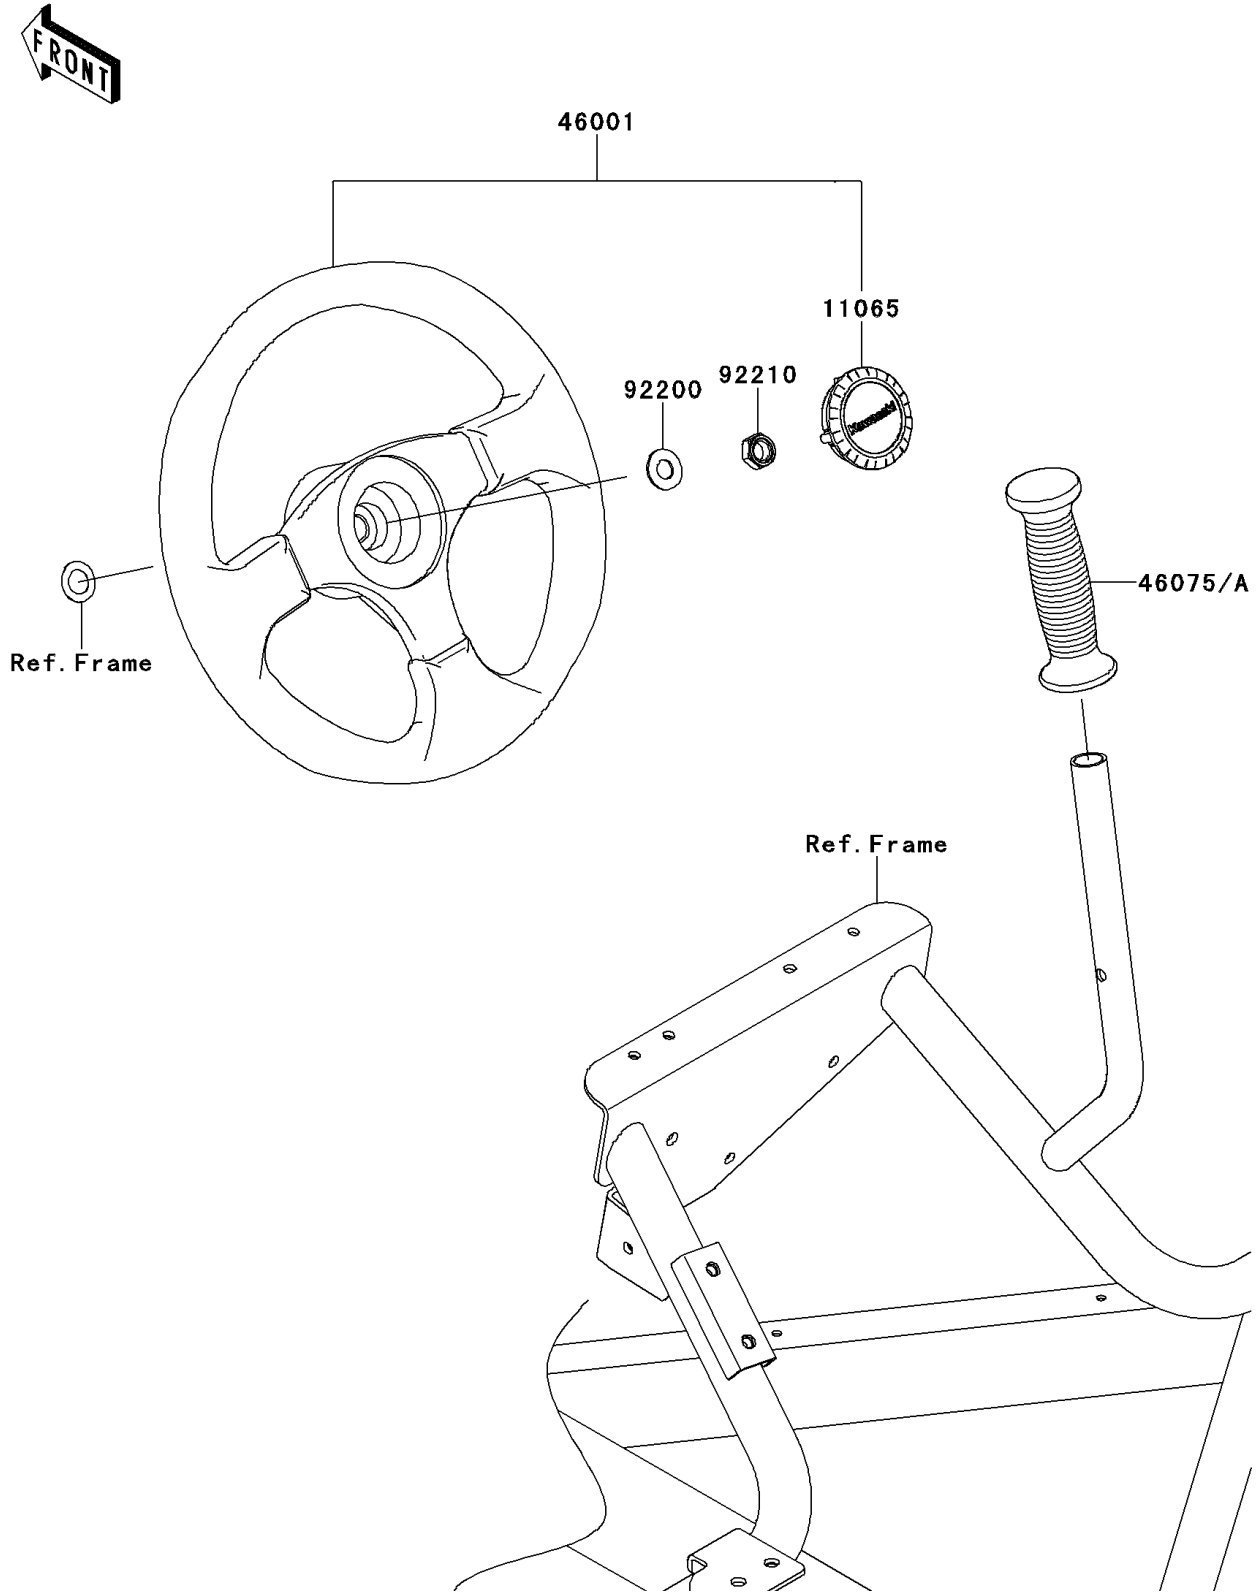

2013 TERYX4™ 750 4x4 EPS Realtree APG HD PARTS DIAGRAM

Steering Wheel

F2311

2013 TERYX4™ 750 4x4 EPS Realtree APG HD PARTS LIST

Steering Wheel

ITEM NAME	PART NUMBER	QUANTITY
CAP,HANDLE (Ref # 11065)	11065-0171	1
HANDLE-ASSY (Ref # 46001)	46001-0001	1
GRIP (Ref # 46075A)	46075-0582	1
WASHER,12.1X25X1.6 (Ref # 92200)	92200-0455	1
NUT,LOCK,12MM (Ref # 92210)	92210-1249	1