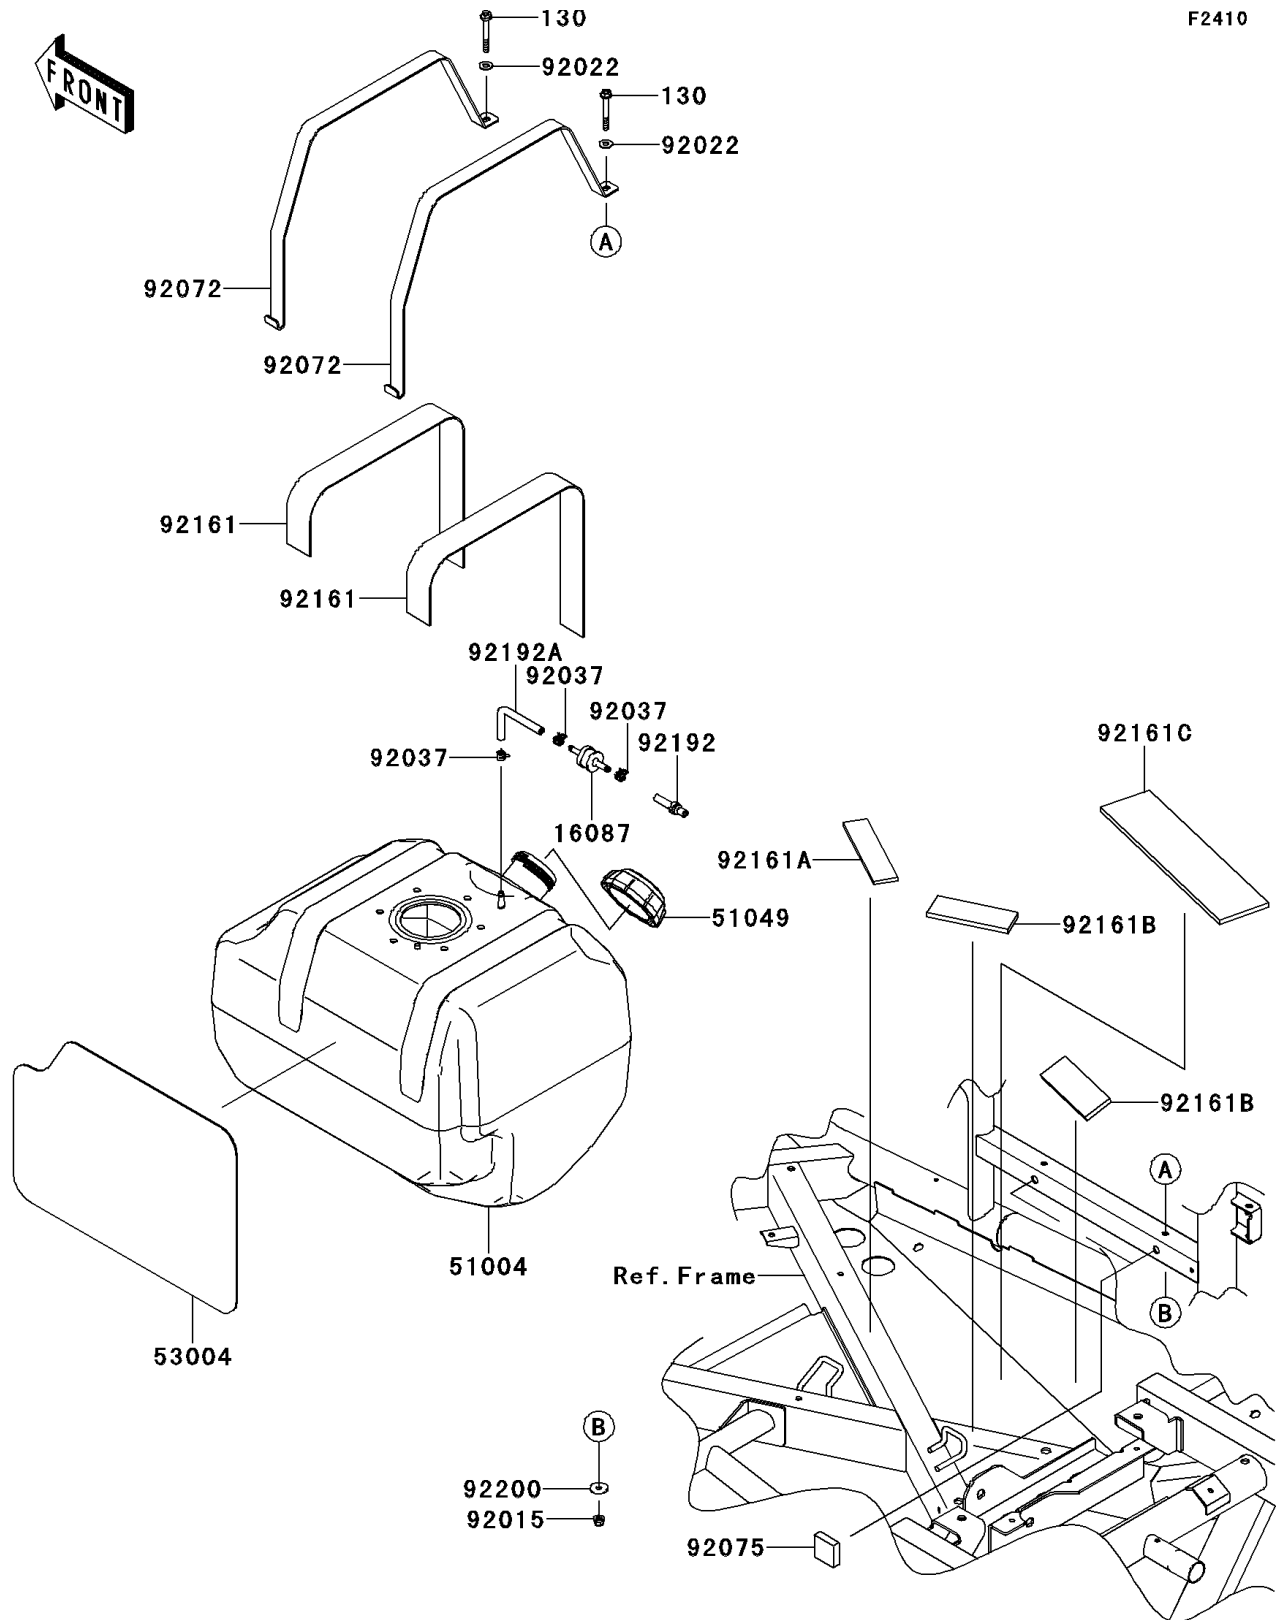

2012 TERYX4™ 750 4x4 EPS Realtree APG HD PARTS DIAGRAM

Fuel Tank

2012 TERYX4™ 750 4x4 EPS Realtree APG HD PARTS LIST

Fuel Tank

ITEM NAME	PART NUMBER	QUANTITY
BOLT-FLANGED,6X50 (Ref # 130)	130BA0650	2
VALVE-CHECK (Ref # 16087)	16087-0703	1
TANK-FUEL (Ref # 51004)	51004-0706	1
CAP-TANK,FUEL (Ref # 51049)	51049-1128	1
MAT (Ref # 53004)	53004-0554	1
NUT,LOCK,FLANGED,6MM (Ref # 92015)	92015-1339	2
WASHER,7X16X1.2 (Ref # 92022)	92022-1344	2
CLAMP,TUBE (Ref # 92037)	92037-1461	3
BAND,FUEL TANK (Ref # 92072)	92072-0704	2
DAMPER (Ref # 92075)	92075-1882	2
DAMPER,FUEL TANK (Ref # 92161)	92161-0794	2
DAMPER,31.1X130X5 (Ref # 92161A)	92161-0936	1
DAMPER,38X105X7 (Ref # 92161B)	92161-0948	2
DAMPER,70X280X7 (Ref # 92161C)	92161-1452	1
TUBE,FRAME PIPE-CHECK VALVE (Ref # 92192)	92192-0068	1
TUBE,VENT (Ref # 92192A)	92192-0949	1
WASHER,6.5X22X1.6 (Ref # 92200)	92200-1087	2