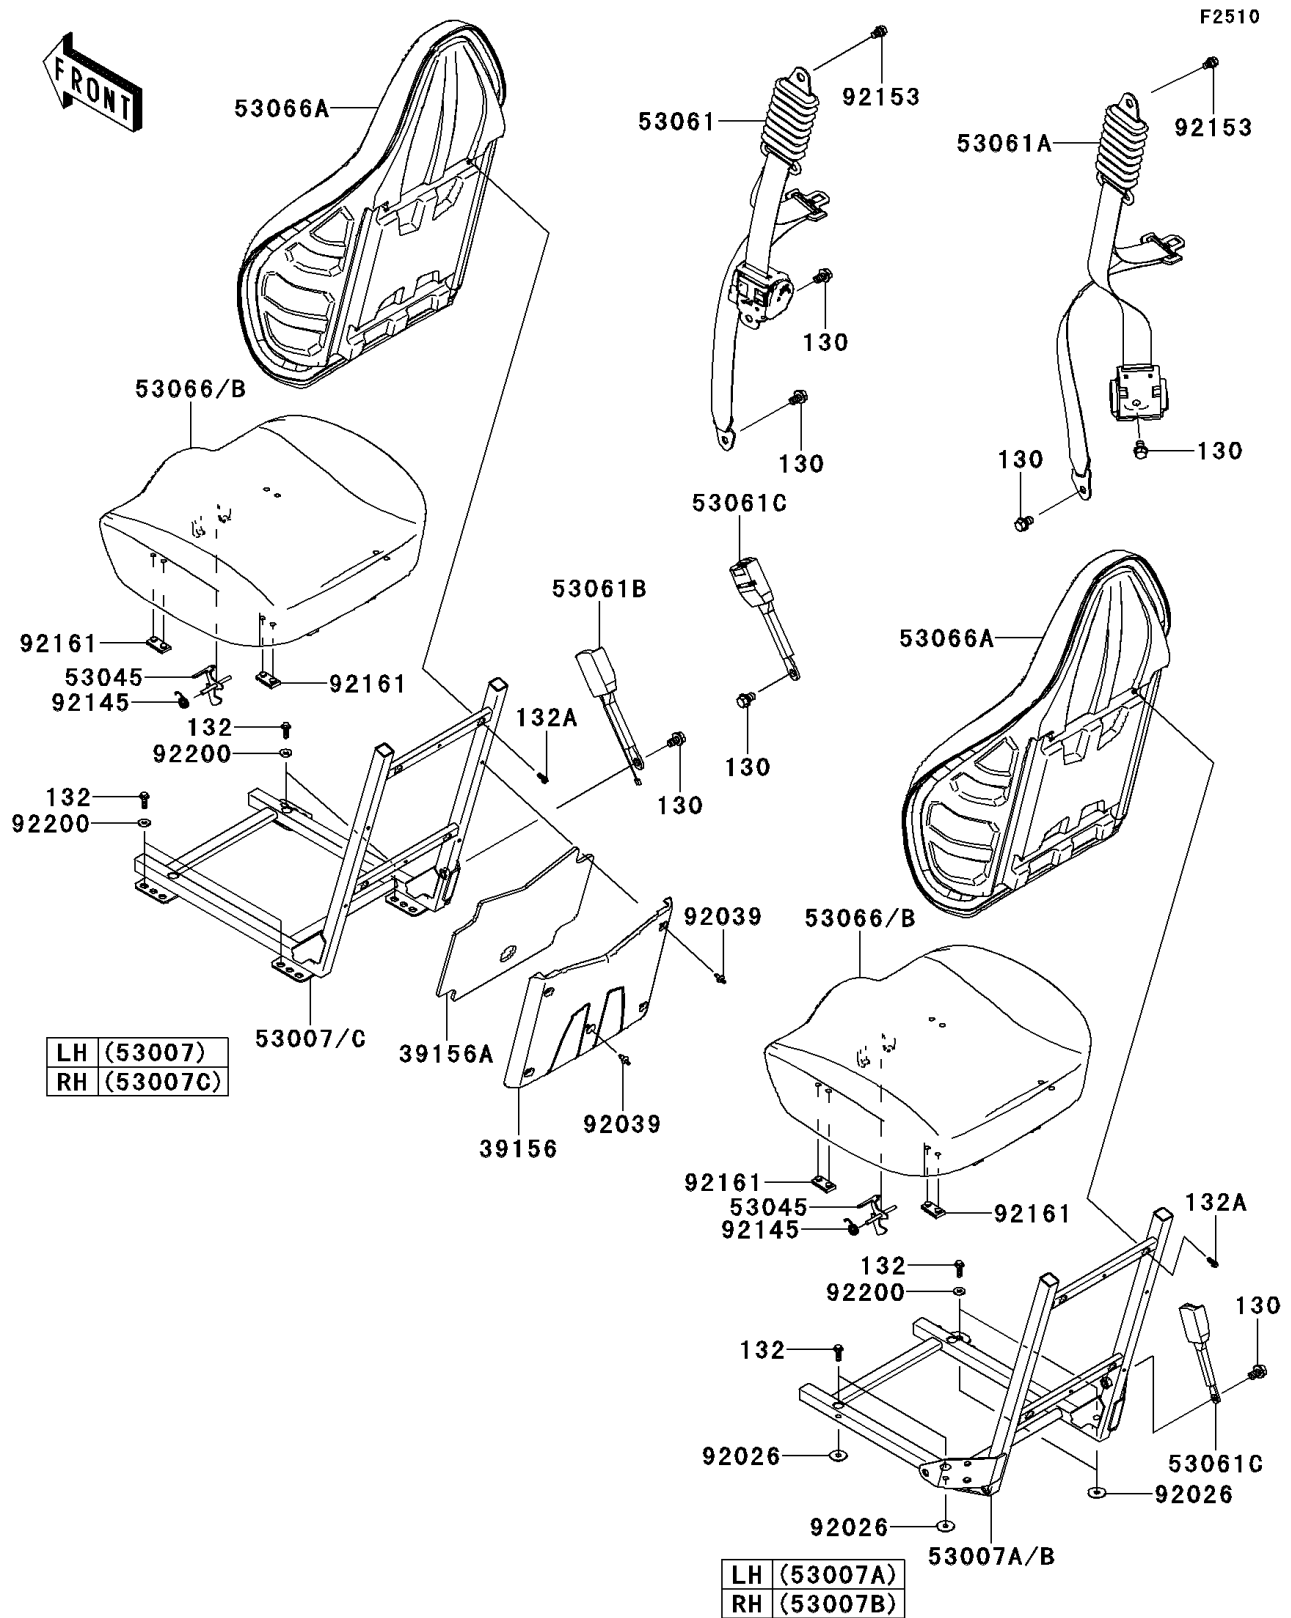

# 2012 TERYX4™ 750 4x4 EPS Realtree APG HD PARTS DIAGRAM

Seat

## 2012 TERYX4™ 750 4x4 EPS Realtree APG HD PARTS LIST

### Seat

ITEM NAME	PART NUMBER	QUANTITY
BOLT-FLANGED,12X20 (Ref # 130)	130BB1220	12
BOLT-FLANGED-SMALL,8X22 (Ref # 132)	132BA0822	16
BOLT-FLANGED-SMALL,6X14 (Ref # 132A)	132BB0614	16
PAD,SEAT BACK (Ref # 39156)	39156-0805	2
PAD,FR SEAT BACK (Ref # 39156A)	39156-0864	2
FRAME-SEAT,FR,LH (Ref # 53007)	53007-0332	1
FRAME-SEAT,RR,LH (Ref # 53007A)	53007-0333	1
FRAME-SEAT,RR,RH (Ref # 53007B)	53007-0334	1
FRAME-SEAT,FR,RH (Ref # 53007C)	53007-0335	1
HOOK-ASSY (Ref # 53045)	53045-0566	4
BELT-SEAT,RETRACTOR,FR (Ref # 53061)	53061-0317	2
BELT-SEAT,RETRACTOR,RR (Ref # 53061A)	53061-0318	2
BELT-SEAT,BUCKLE,FR,LH (Ref # 53061B)	53061-0319	1
BELT-SEAT,BUCKLE (Ref # 53061C)	53061-0320	3
SEAT-ASSY,BASE,BLACK (Ref # 53066)	53066-0322-MA	4
SEAT-ASSY,BACK,BLACK (Ref # 53066A)	53066-0323-MA	4
SPACER,8.6X30X4.5 (Ref # 92026)	92026-0714	8
RIVET,FASTENER (Ref # 92039)	92039-0713	10
SPRING,SEAT LATCH (Ref # 92145)	92145-0022	4
BOLT,FLANGED,10X16 (Ref # 92153)	92153-1740	4
DAMPER,SEAT (Ref # 92161)	92161-1489	16
WASHER,8.2X20.0X2.5 (Ref # 92200)	92200-0205	12