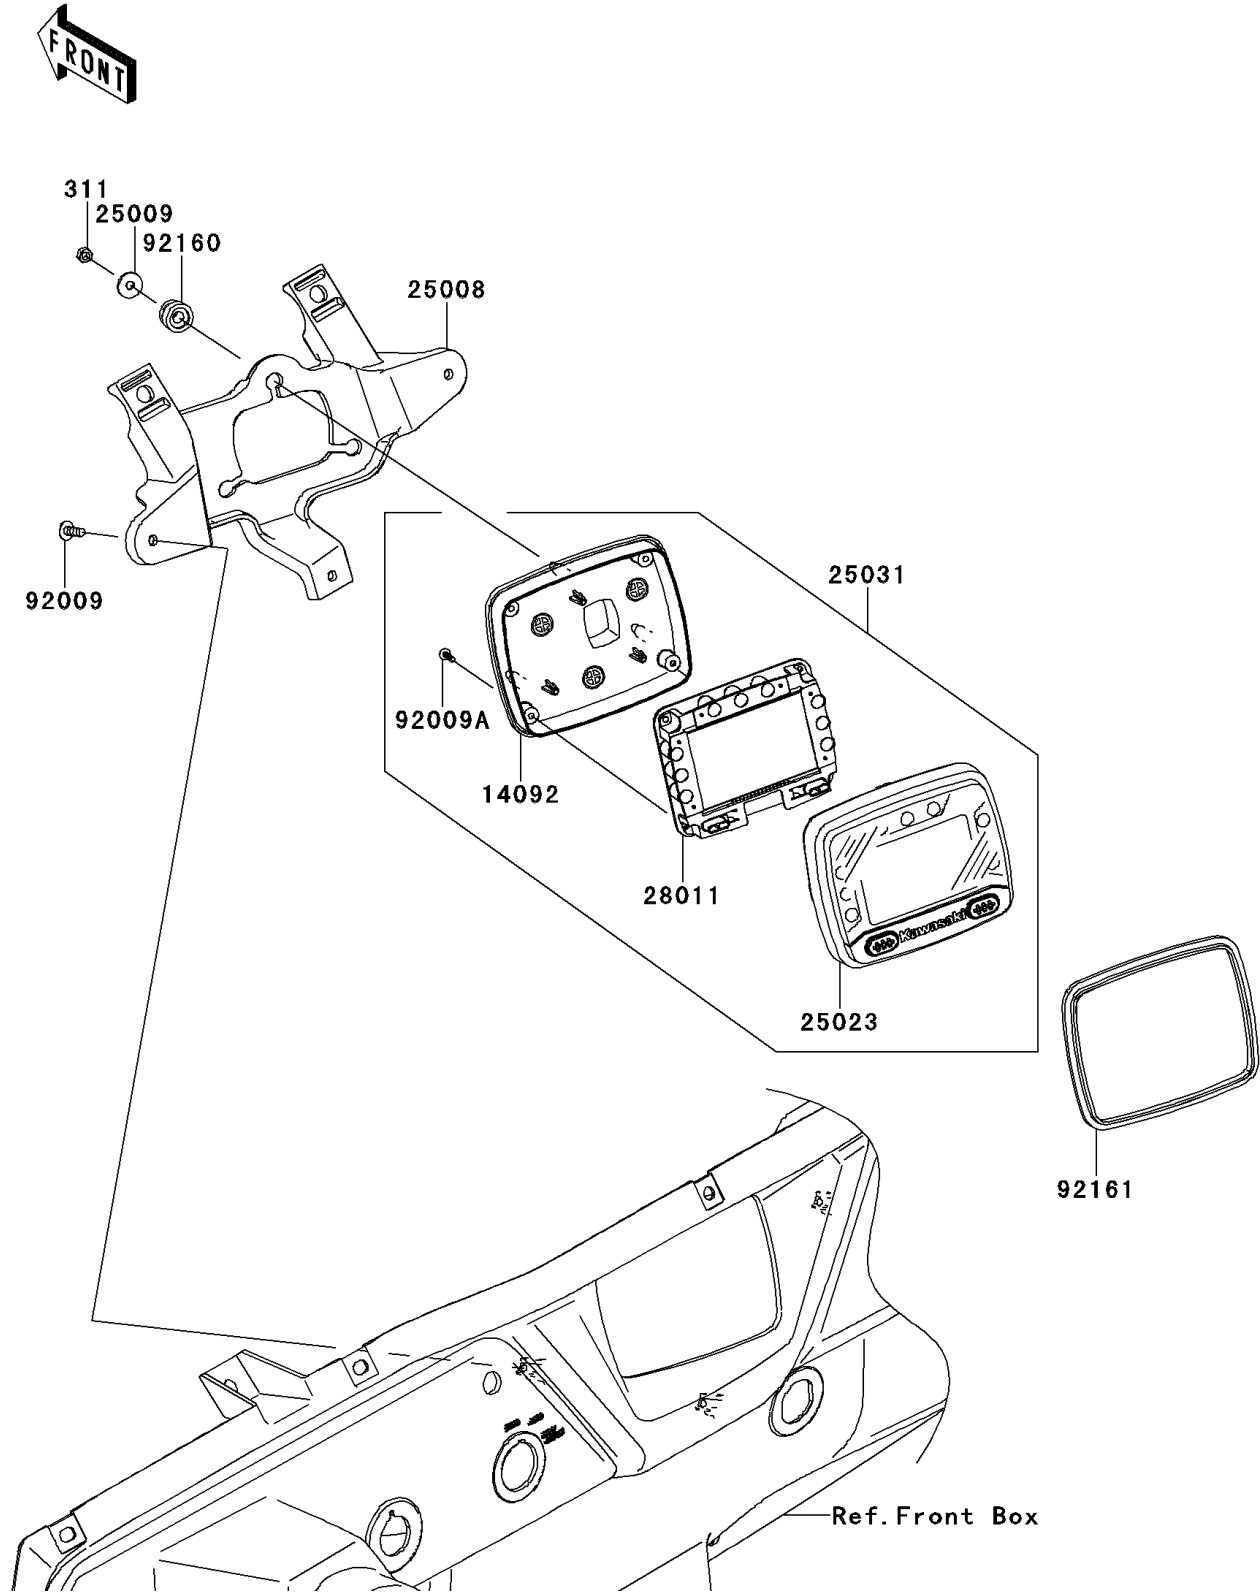

2012 TERYX4™ 750 4x4 EPS Realtree APG HD PARTS DIAGRAM

Meter(s)

F2530

2012 TERYX4™ 750 4x4 EPS Realtree APG HD PARTS LIST

Meter(s)

ITEM NAME	PART NUMBER	QUANTITY
COVER,METER,LWR (Ref # 14092)	14092-0834	1
BRACKET-METER (Ref # 25008)	25008-0305	1
WASHER,5.2X16X1.2 (Ref # 25009)	25009-004	3
COVER-METER CASE,UPP (Ref # 25023)	25023-0075	1
METER-ASSY,LCD (Ref # 25031)	25031-0392	1
METER,LCD (Ref # 28011)	28011-0559	1
NUT-HEX (Ref # 311)	311AB0500	3
SCREW,TAPPING,5X14 (Ref # 92009)	92009-1197	3
SCREW,TAPPING,3X12 (Ref # 92009A)	92009-1255	4
DAMPER (Ref # 92160)	92160-1460	3
DAMPER,METER (Ref # 92161)	92161-0906	1