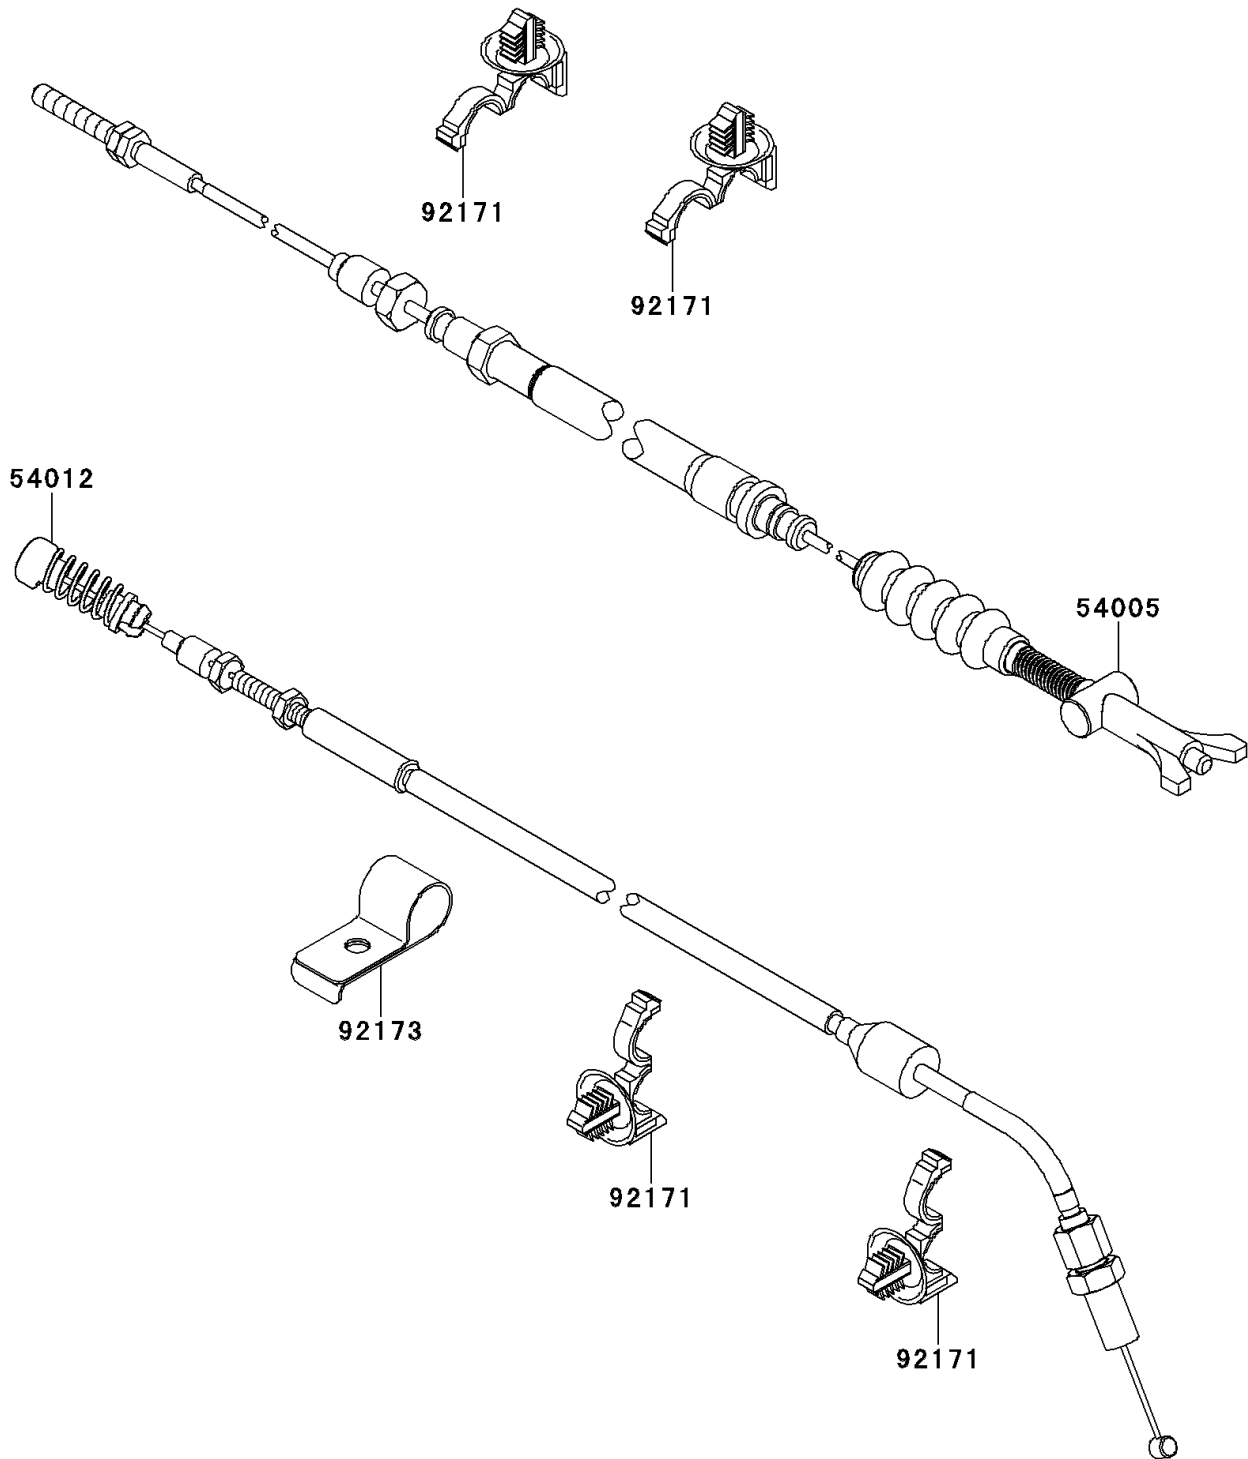

2012 TERYX4™ 750 4x4 EPS Realtree APG HD PARTS DIAGRAM

Cables

F2540

2012 TERYX4™ 750 4x4 EPS Realtree APG HD PARTS LIST

Cables

ITEM NAME	PART NUMBER	QUANTITY
CABLE-BRAKE,PARKING (Ref # 54005)	54005-0305	1
CABLE-THROTTLE (Ref # 54012)	54012-0561	1
CLAMP (Ref # 92171)	92171-0453	4
CLAMP (Ref # 92173)	92173-0955	1