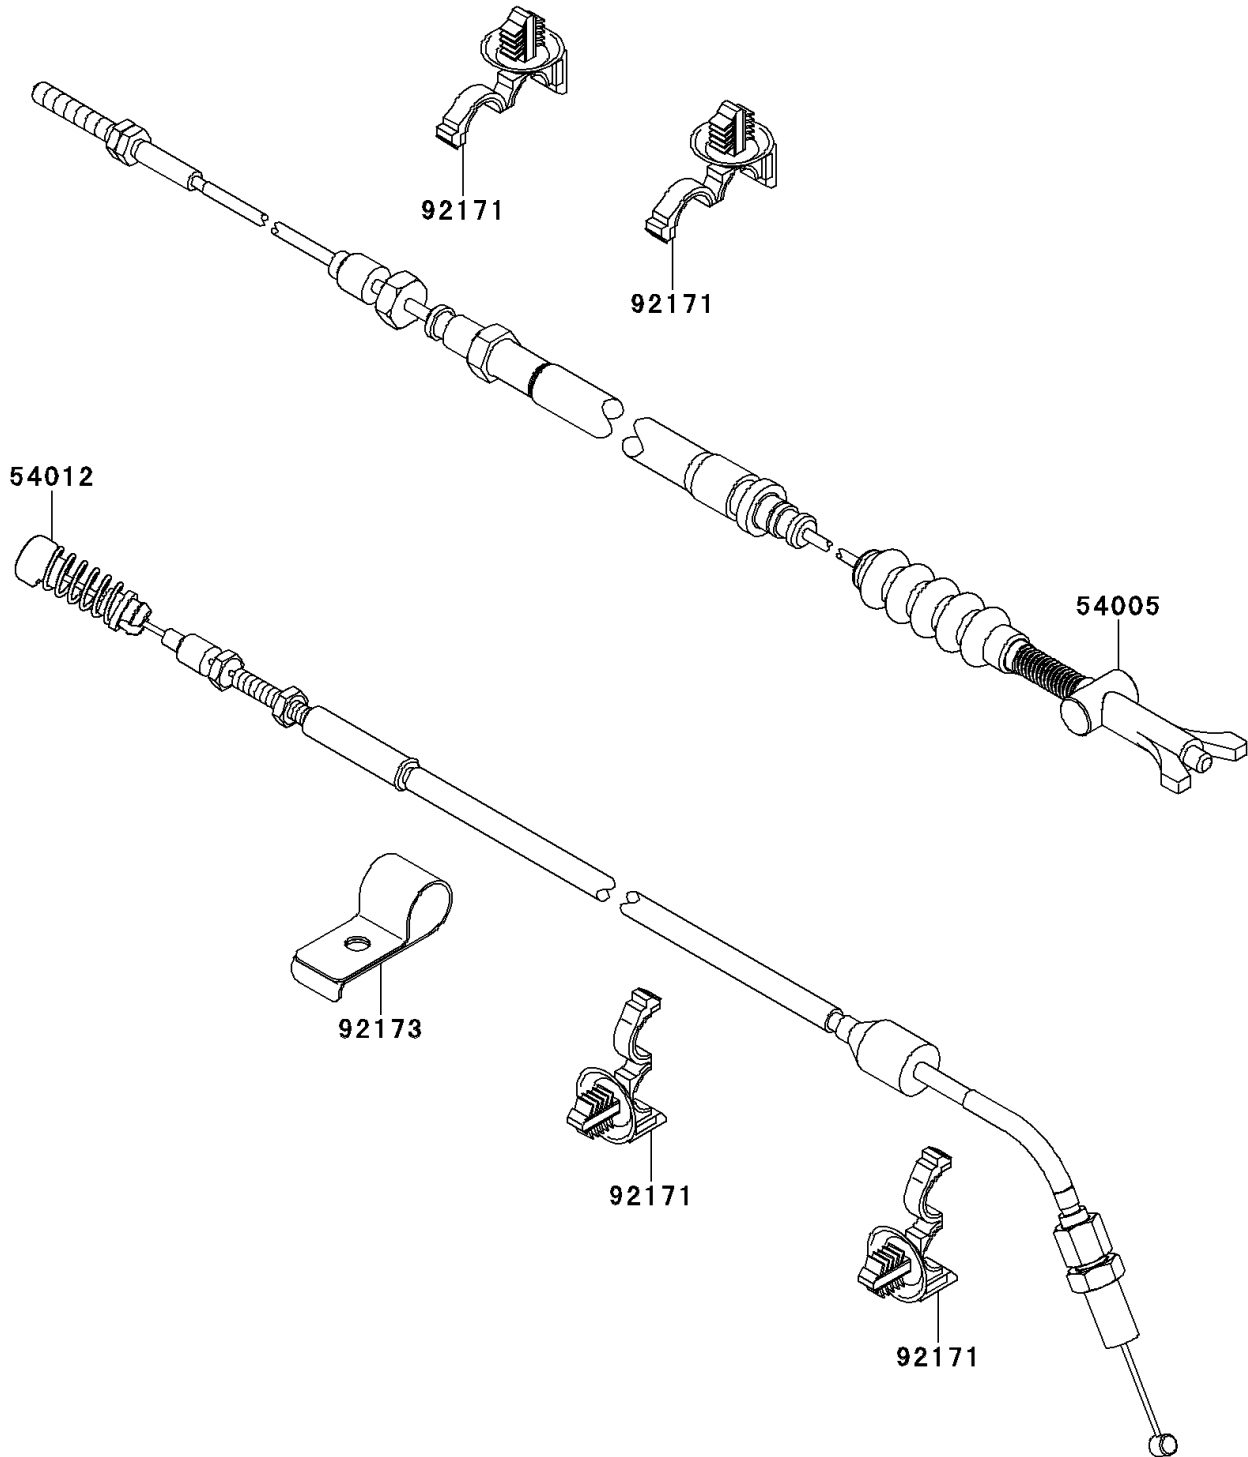

# 2013 TERYX4™ 750 4x4 EPS Realtree APG HD PARTS DIAGRAM

Cables

F2540

## 2013 TERYX4™ 750 4x4 EPS Realtree APG HD PARTS LIST

### Cables

ITEM NAME	PART NUMBER	QUANTITY
CABLE-BRAKE,PARKING (Ref # 54005)	54005-0305	1
CABLE-THROTTLE (Ref # 54012)	54012-0561	1
CLAMP (Ref # 92171)	92171-0453	4
CLAMP (Ref # 92173)	92173-0955	1