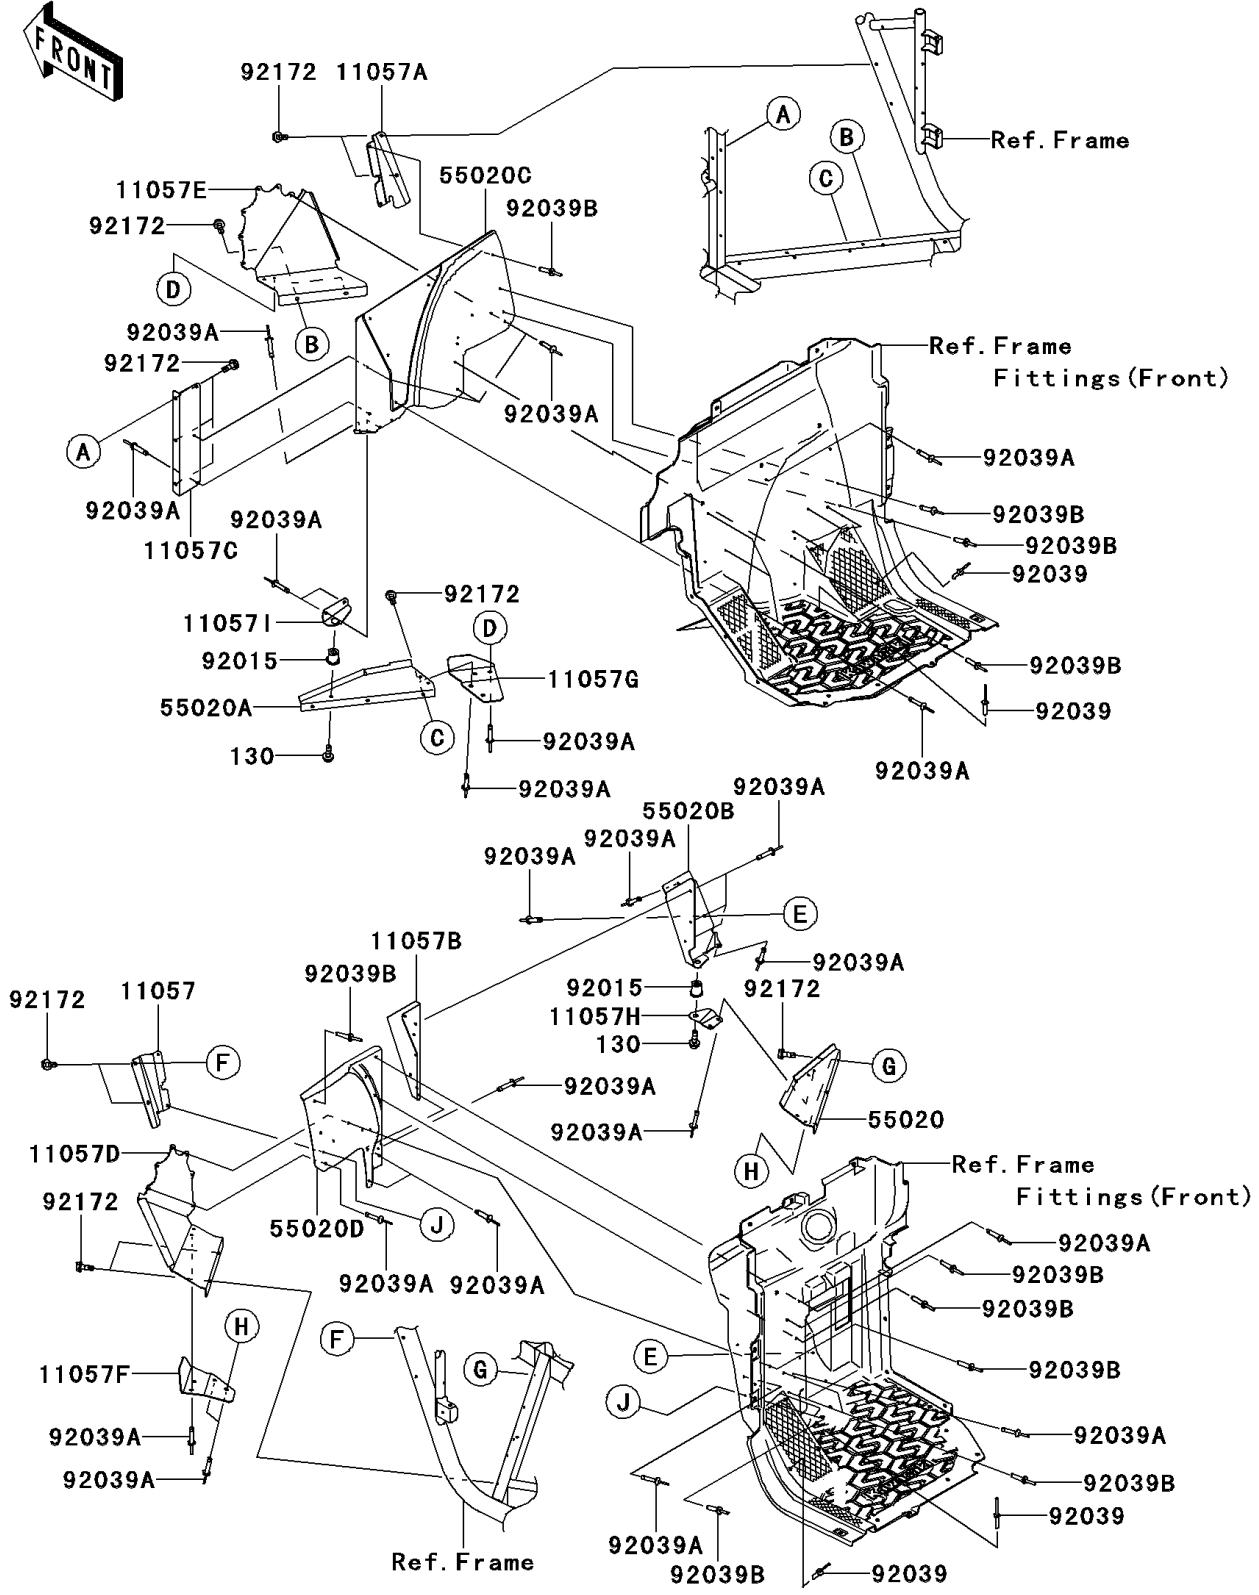

2012 TERYX4™ 750 4x4 EPS Realtree APG HD PARTS DIAGRAM

Guard(s)

F2680

2012 TERYX4™ 750 4x4 EPS Realtree APG HD PARTS LIST

Guard(s)

| ITEM NAME | PART NUMBER | QUANTITY |
|----------------------------------|-------------|----------|
| BRACKET (Ref # 11057) | 11057-0343 | 1 |
| BRACKET (Ref # 11057A) | 11057-0344 | 1 |
| BRACKET (Ref # 11057B) | 11057-0345 | 1 |
| BRACKET (Ref # 11057C) | 11057-0346 | 1 |
| BRACKET (Ref # 11057D) | 11057-0347 | 1 |
| BRACKET (Ref # 11057E) | 11057-0348 | 1 |
| BRACKET (Ref # 11057F) | 11057-0349 | 1 |
| BRACKET (Ref # 11057G) | 11057-0350 | 1 |
| BRACKET (Ref # 11057H) | 11057-0351 | 1 |
| BRACKET (Ref # 11057I) | 11057-0352 | 1 |
| BOLT-FLANGED,6X18 (Ref # 130) | 130BA0618 | 2 |
| GUARD,FLOOR,LH,IN (Ref # 55020) | 55020-1978 | 1 |
| GUARD,FLOOR,RH,IN (Ref # 55020A) | 55020-1979 | 1 |
| GUARD,FLOOR COVER (Ref # 55020B) | 55020-1981 | 1 |
| GUARD,FLOOR COVER (Ref # 55020C) | 55020-1982 | 1 |
| GUARD,FLOOR COVER (Ref # 55020D) | 55020-1983 | 1 |
| NUT (Ref # 92015) | 92015-1700 | 2 |
| RIVET,4.0X17.5 (Ref # 92039) | 92039-0703 | 16 |
| RIVET,4.8X23.3 (Ref # 92039A) | 92039-0772 | 35 |
| RIVET (Ref # 92039B) | 92039-3778 | 14 |
| SCREW,TAPPING,6X16 (Ref # 92172) | 92172-0869 | 17 |