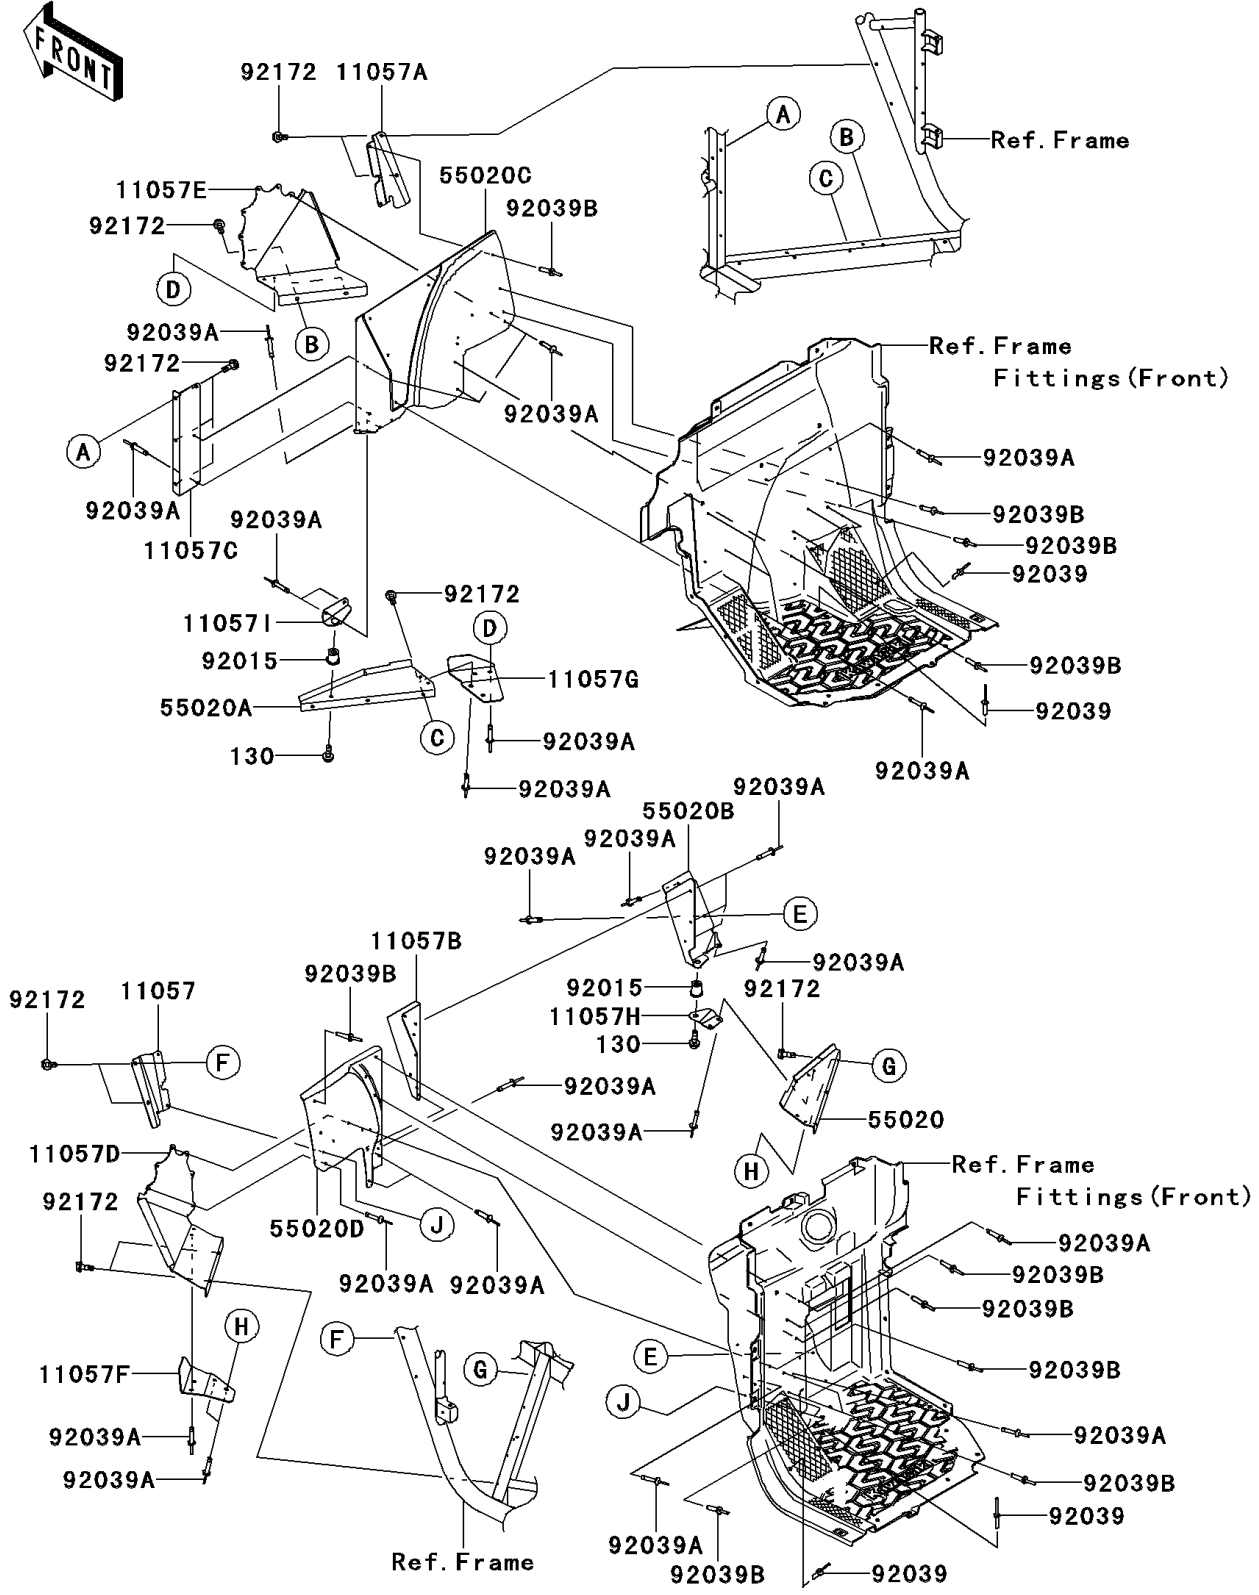

# 2013 TERYX4™ 750 4x4 EPS Realtree APG HD PARTS DIAGRAM

Guard(s)

F2680

## 2013 TERYX4™ 750 4x4 EPS Realtree APG HD PARTS LIST

Guard(s)

ITEM NAME	PART NUMBER	QUANTITY
BRACKET (Ref # 11057)	11057-0343	1
BRACKET (Ref # 11057A)	11057-0344	1
BRACKET (Ref # 11057B)	11057-0345	1
BRACKET (Ref # 11057C)	11057-0346	1
BRACKET (Ref # 11057D)	11057-0347	1
BRACKET (Ref # 11057E)	11057-0348	1
BRACKET (Ref # 11057F)	11057-0349	1
BRACKET (Ref # 11057G)	11057-0350	1
BRACKET (Ref # 11057H)	11057-0351	1
BRACKET (Ref # 11057I)	11057-0352	1
BOLT-FLANGED,6X18 (Ref # 130)	130BA0618	2
GUARD,FLOOR,LH,IN (Ref # 55020)	55020-1978	1
GUARD,FLOOR,RH,IN (Ref # 55020A)	55020-1979	1
GUARD,FLOOR COVER (Ref # 55020B)	55020-1981	1
GUARD,FLOOR COVER (Ref # 55020C)	55020-1982	1
GUARD,FLOOR COVER (Ref # 55020D)	55020-1983	1
NUT (Ref # 92015)	92015-1700	2
RIVET,4.0X17.5 (Ref # 92039)	92039-0703	16
RIVET,4.8X23.3 (Ref # 92039A)	92039-0772	35
RIVET (Ref # 92039B)	92039-3778	14
SCREW,TAPPING,6X16 (Ref # 92172)	92172-0869	17