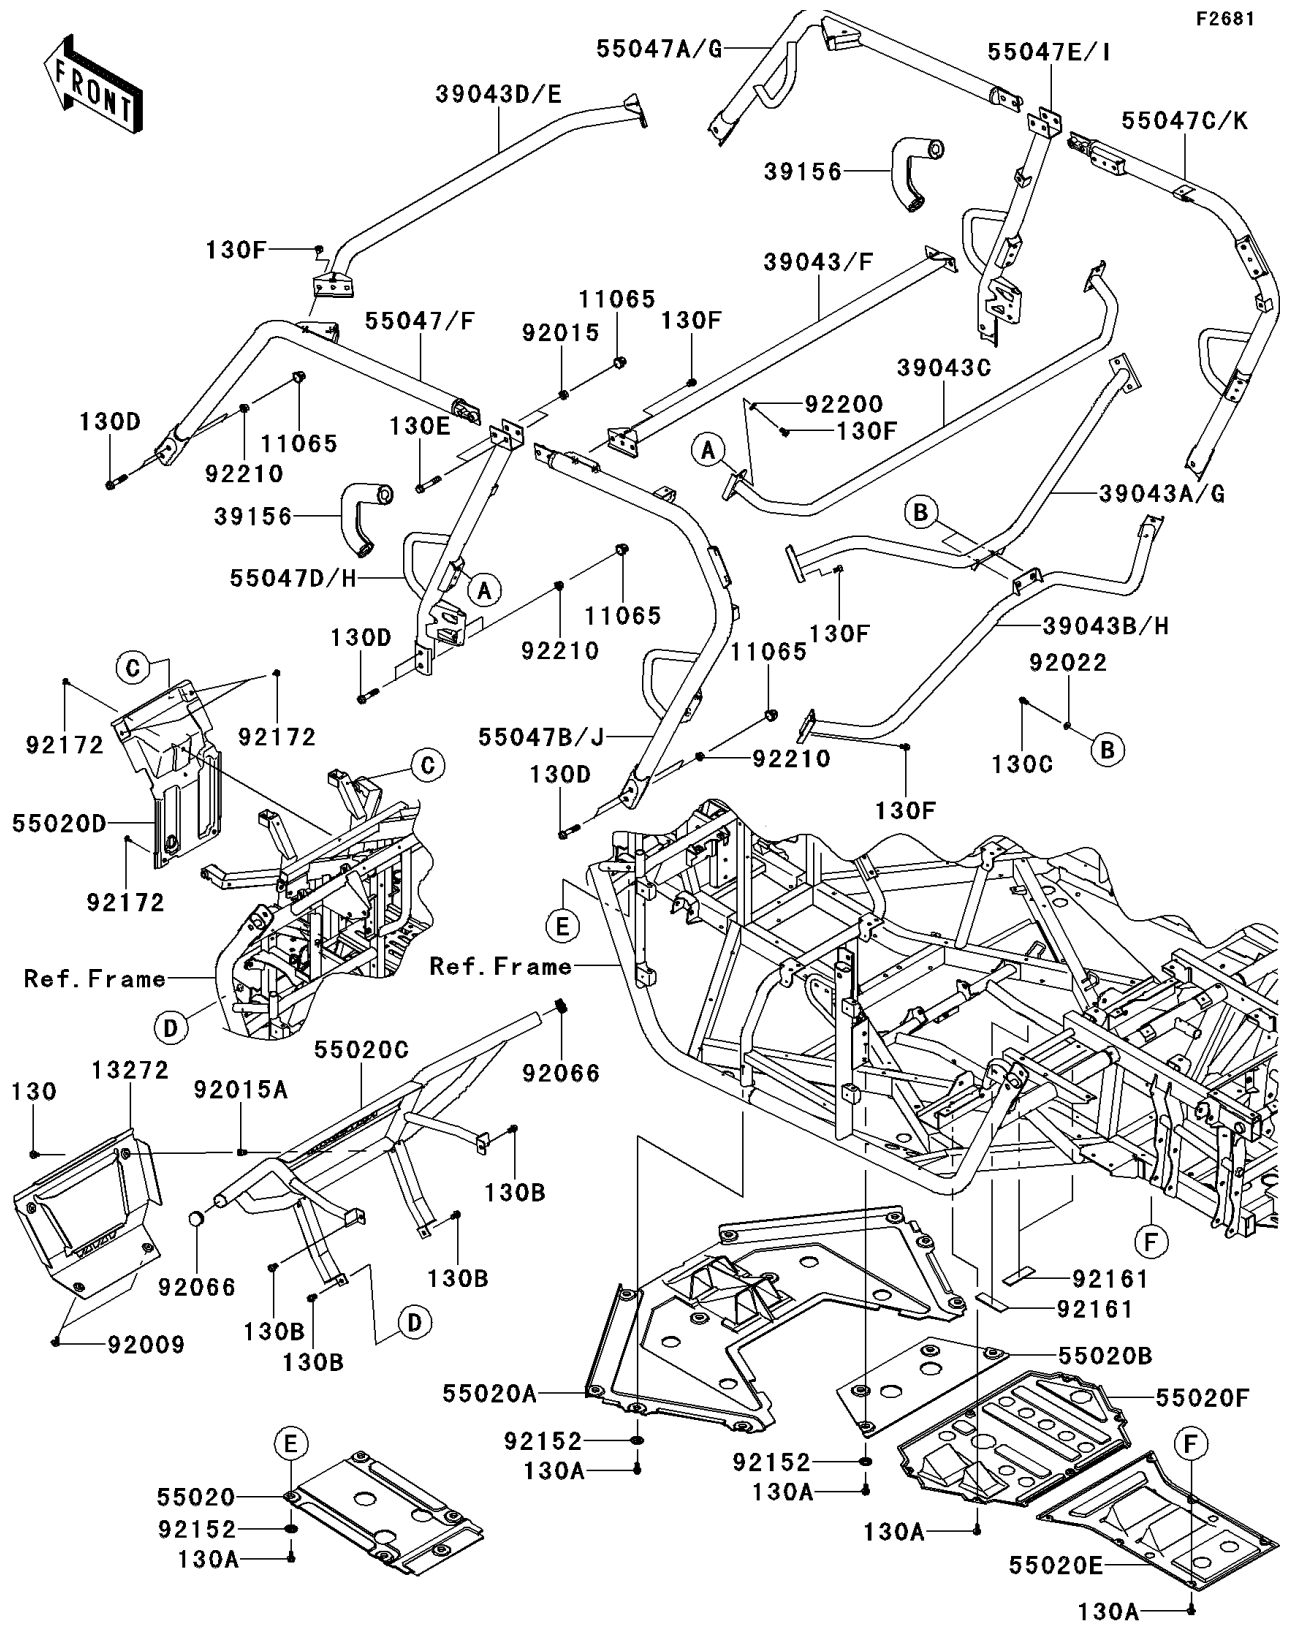

2013 TERYX4™ 750 4x4 EPS Realtree APG HD PARTS DIAGRAM

Guards/Cab Frame

F2681

2013 TERYX4™ 750 4x4 EPS Realtree APG HD PARTS LIST

Guards/Cab Frame

ITEM NAME	PART NUMBER	QUANTITY
CAP (Ref # 11065)	11065-0751	16
PLATE,T.BLACK (Ref # 13272)	13272-0994-388	1
CROSSMEMBER-COMP,CNT,LWR,T.BLK (Ref # 39043C)	39043-0325-388	1
CROSSMEMBER-COMP,FR,UPP,T.BLK (Ref # 39043E)	39043-0328-388	1
CROSSMEMBER-COMP,CNT,UPP,T.BLK (Ref # 39043F)	39043-0329-388	1
CROSSMEMBER-COMP,RR,UPP,T.BLK (Ref # 39043G)	39043-0330-388	1
CROSSMEMBER-COMP,RR,LWR,T.BLK (Ref # 39043H)	39043-0331-388	1
PAD (Ref # 39156)	39156-0764	2
GUARD,SKID,FR (Ref # 55020)	55020-0723	1
GUARD,SKID,FR MIDDLE (Ref # 55020A)	55020-0724	1
GUARD,SKID,CNT,FR (Ref # 55020B)	55020-0726	1
GUARD,FRONT,T.BLACK (Ref # 55020C)	55020-0727-388	1
GUARD,FR FRAME (Ref # 55020D)	55020-0741	1
GUARD,SKID,RR (Ref # 55020E)	55020-0812	1
GUARD,SKID,CNT (Ref # 55020F)	55020-0815	1
BAR-COMP,A-PILLAR,LH,T.BLACK (Ref # 55047F)	55047-0334-388	1
BAR-COMP,A-PILLAR,RH,T.BLACK (Ref # 55047G)	55047-0335-388	1
BAR-COMP,B-PILLAR,LH,T.BLACK (Ref # 55047H)	55047-0336-388	1
BAR-COMP,B-PILLAR,RH,T.BLACK (Ref # 55047I)	55047-0337-388	1
BAR-COMP,C-PILLAR,LH,T.BLACK (Ref # 55047J)	55047-0338-388	1
BAR-COMP,C-PILLAR,RH,T.BLACK (Ref # 55047K)	55047-0339-388	1
SCREW,TAPPING,6X16 (Ref # 92009)	92009-1166	2
NUT,LOCK,FLANGED,12MM (Ref # 92015)	92015-1433	4
NUT,POP,6MM,L=15 (Ref # 92015A)	92015-1791	2
WASHER,8.5X20X1.6,BLACK (Ref # 92022)	92022-1317	2
PLUG (Ref # 92066)	92066-7503	2
COLLAR (Ref # 92152)	92152-0784	19
DAMPER,30X100X3.2 (Ref # 92161)	92161-1457	3
SCREW,6X16 (Ref # 92172)	92172-0711	4