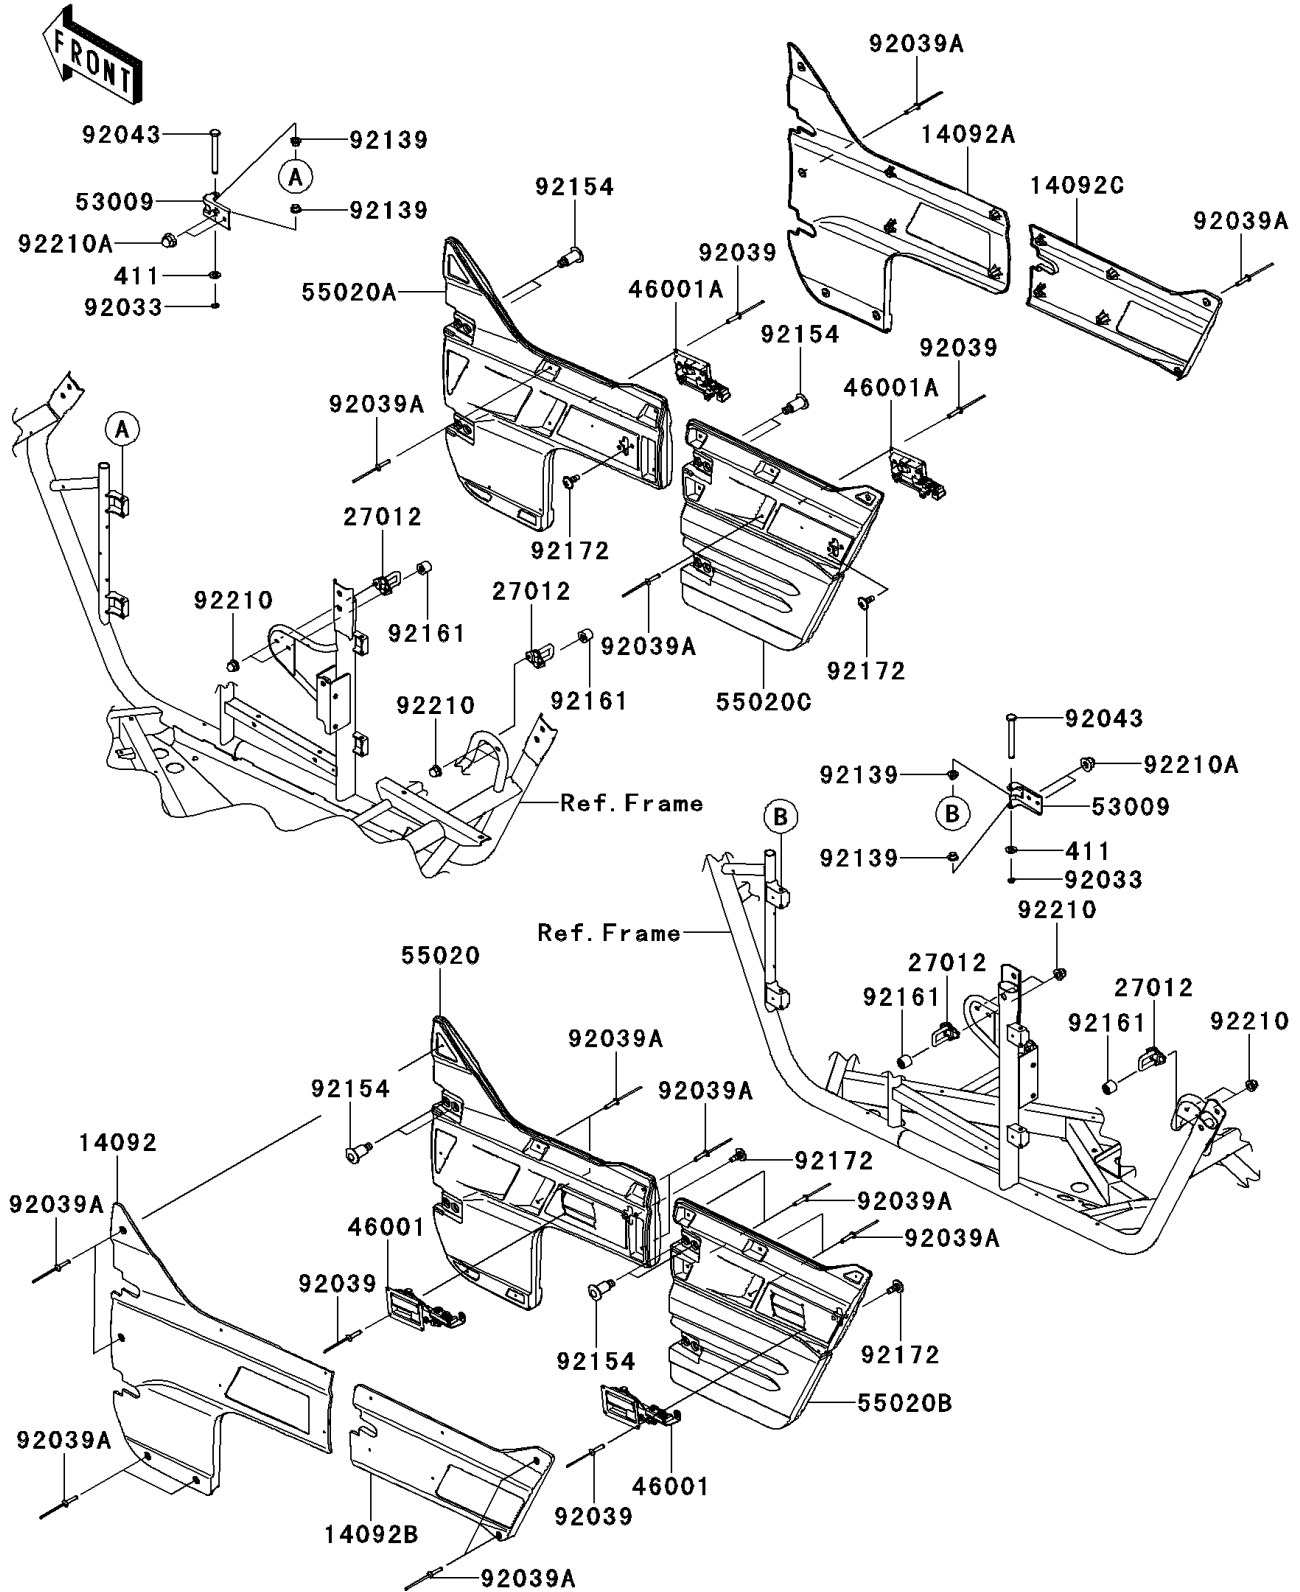

# 2012 TERYX4™ 750 4x4 EPS Realtree APG HD PARTS DIAGRAM

Door

F2690

## 2012 TERYX4™ 750 4x4 EPS Realtree APG HD PARTS LIST

### Door

ITEM NAME	PART NUMBER	QUANTITY
COVER,SIDE GUARD,FR,LH,CAMO (Ref # 14092)	14092-0806-16P	1
COVER,SIDE GUARD,FR,RH,CAMO (Ref # 14092A)	14092-0807-16P	1
COVER,SIDE GUARD,RR,LH,CAMO (Ref # 14092B)	14092-0808-16P	1
COVER,SIDE GUARD,RR,RH,CAMO (Ref # 14092C)	14092-0809-16P	1
HOOK (Ref # 27012)	27012-0705	4
WASHER-PLAIN,6.5X13X1 (Ref # 411)	411AB0600	8
HANDLE-ASSY,SIDE GUARD,LH (Ref # 46001)	46001-0556	2
HANDLE-ASSY,SIDE GUARD,RH (Ref # 46001A)	46001-0557	2
HINGE (Ref # 53009)	53009-0303	8
GUARD,SIDE,FR,LH (Ref # 55020)	55020-0737	1
GUARD,SIDE,FR,RH (Ref # 55020A)	55020-0738	1
GUARD,SIDE,RR,LH (Ref # 55020B)	55020-0739	1
GUARD,SIDE,RR,RH (Ref # 55020C)	55020-0740	1
RING-SNAP (Ref # 92033)	92033-0719	8
RIVET,4.0X17.5 (Ref # 92039)	92039-0703	16
RIVET,4.9X19.8 (Ref # 92039A)	92039-0704	28
PIN,6X56 (Ref # 92043)	92043-0743	8
BUSHING,6X8X6 (Ref # 92139)	92139-0709	16
BOLT,SOCKET,8X30 (Ref # 92154)	92154-0712	16
DAMPER,9X28X24.3 (Ref # 92161)	92161-1456	4
SCREW,6X16 (Ref # 92172)	92172-0711	8
NUT,CAP,6MM (Ref # 92210)	92210-0003	8
NUT,CAP,8MM (Ref # 92210A)	92210-0488	16