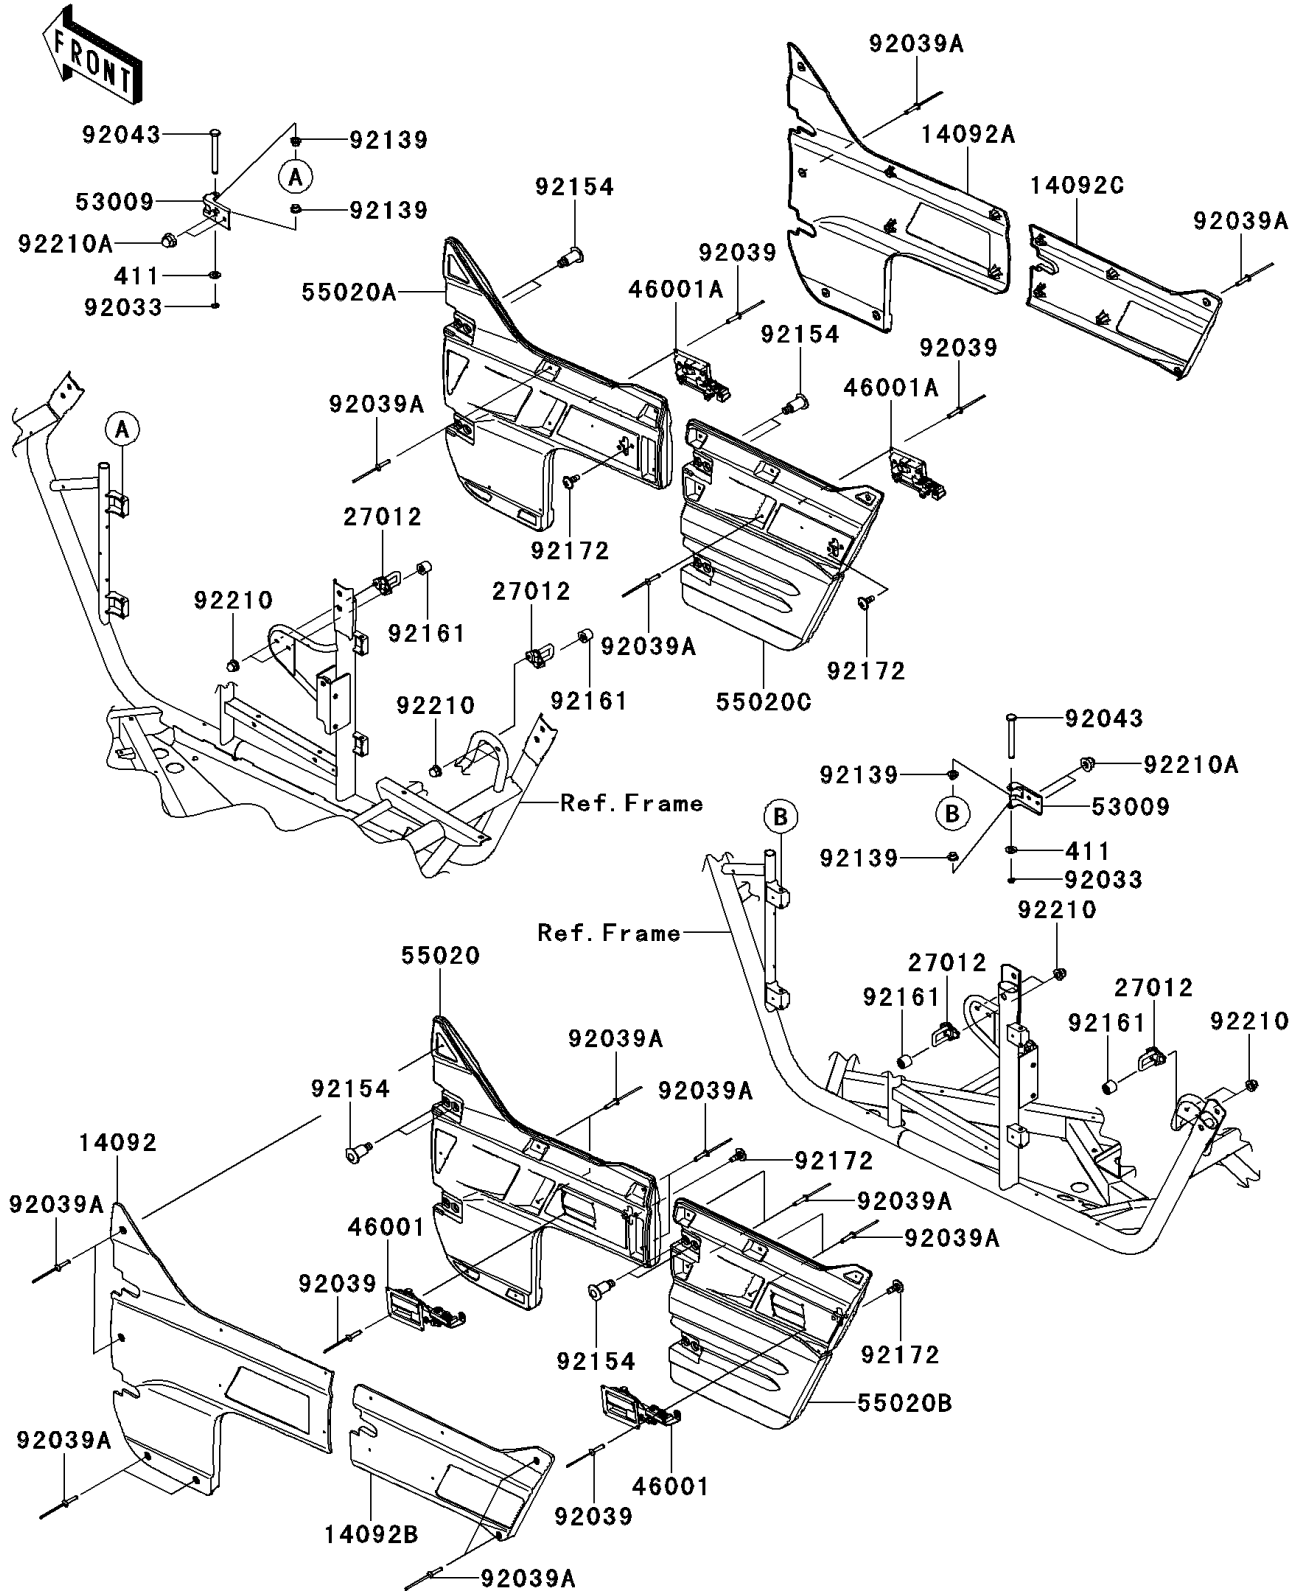

2012 TERYX4™ 750 4x4 EPS Realtree APG HD PARTS DIAGRAM

Door

F2690

2012 TERYX4™ 750 4x4 EPS Realtree APG HD PARTS LIST

Door

ITEM NAME	PART NUMBER	QUANTITY
COVER,SIDE GUARD,FR,LH,CAMO (Ref # 14092)	14092-0806-16P	1
COVER,SIDE GUARD,FR,RH,CAMO (Ref # 14092A)	14092-0807-16P	1
COVER,SIDE GUARD,RR,LH,CAMO (Ref # 14092B)	14092-0808-16P	1
COVER,SIDE GUARD,RR,RH,CAMO (Ref # 14092C)	14092-0809-16P	1
HOOK (Ref # 27012)	27012-0705	4
WASHER-PLAIN,6.5X13X1 (Ref # 411)	411AB0600	8
HANDLE-ASSY,SIDE GUARD,LH (Ref # 46001)	46001-0556	2
HANDLE-ASSY,SIDE GUARD,RH (Ref # 46001A)	46001-0557	2
HINGE (Ref # 53009)	53009-0303	8
GUARD,SIDE,FR,LH (Ref # 55020)	55020-0737	1
GUARD,SIDE,FR,RH (Ref # 55020A)	55020-0738	1
GUARD,SIDE,RR,LH (Ref # 55020B)	55020-0739	1
GUARD,SIDE,RR,RH (Ref # 55020C)	55020-0740	1
RING-SNAP (Ref # 92033)	92033-0719	8
RIVET,4.0X17.5 (Ref # 92039)	92039-0703	16
RIVET,4.9X19.8 (Ref # 92039A)	92039-0704	28
PIN,6X56 (Ref # 92043)	92043-0743	8
BUSHING,6X8X6 (Ref # 92139)	92139-0709	16
BOLT,SOCKET,8X30 (Ref # 92154)	92154-0712	16
DAMPER,9X28X24.3 (Ref # 92161)	92161-1456	4
SCREW,6X16 (Ref # 92172)	92172-0711	8
NUT,CAP,6MM (Ref # 92210)	92210-0003	8
NUT,CAP,8MM (Ref # 92210A)	92210-0488	16