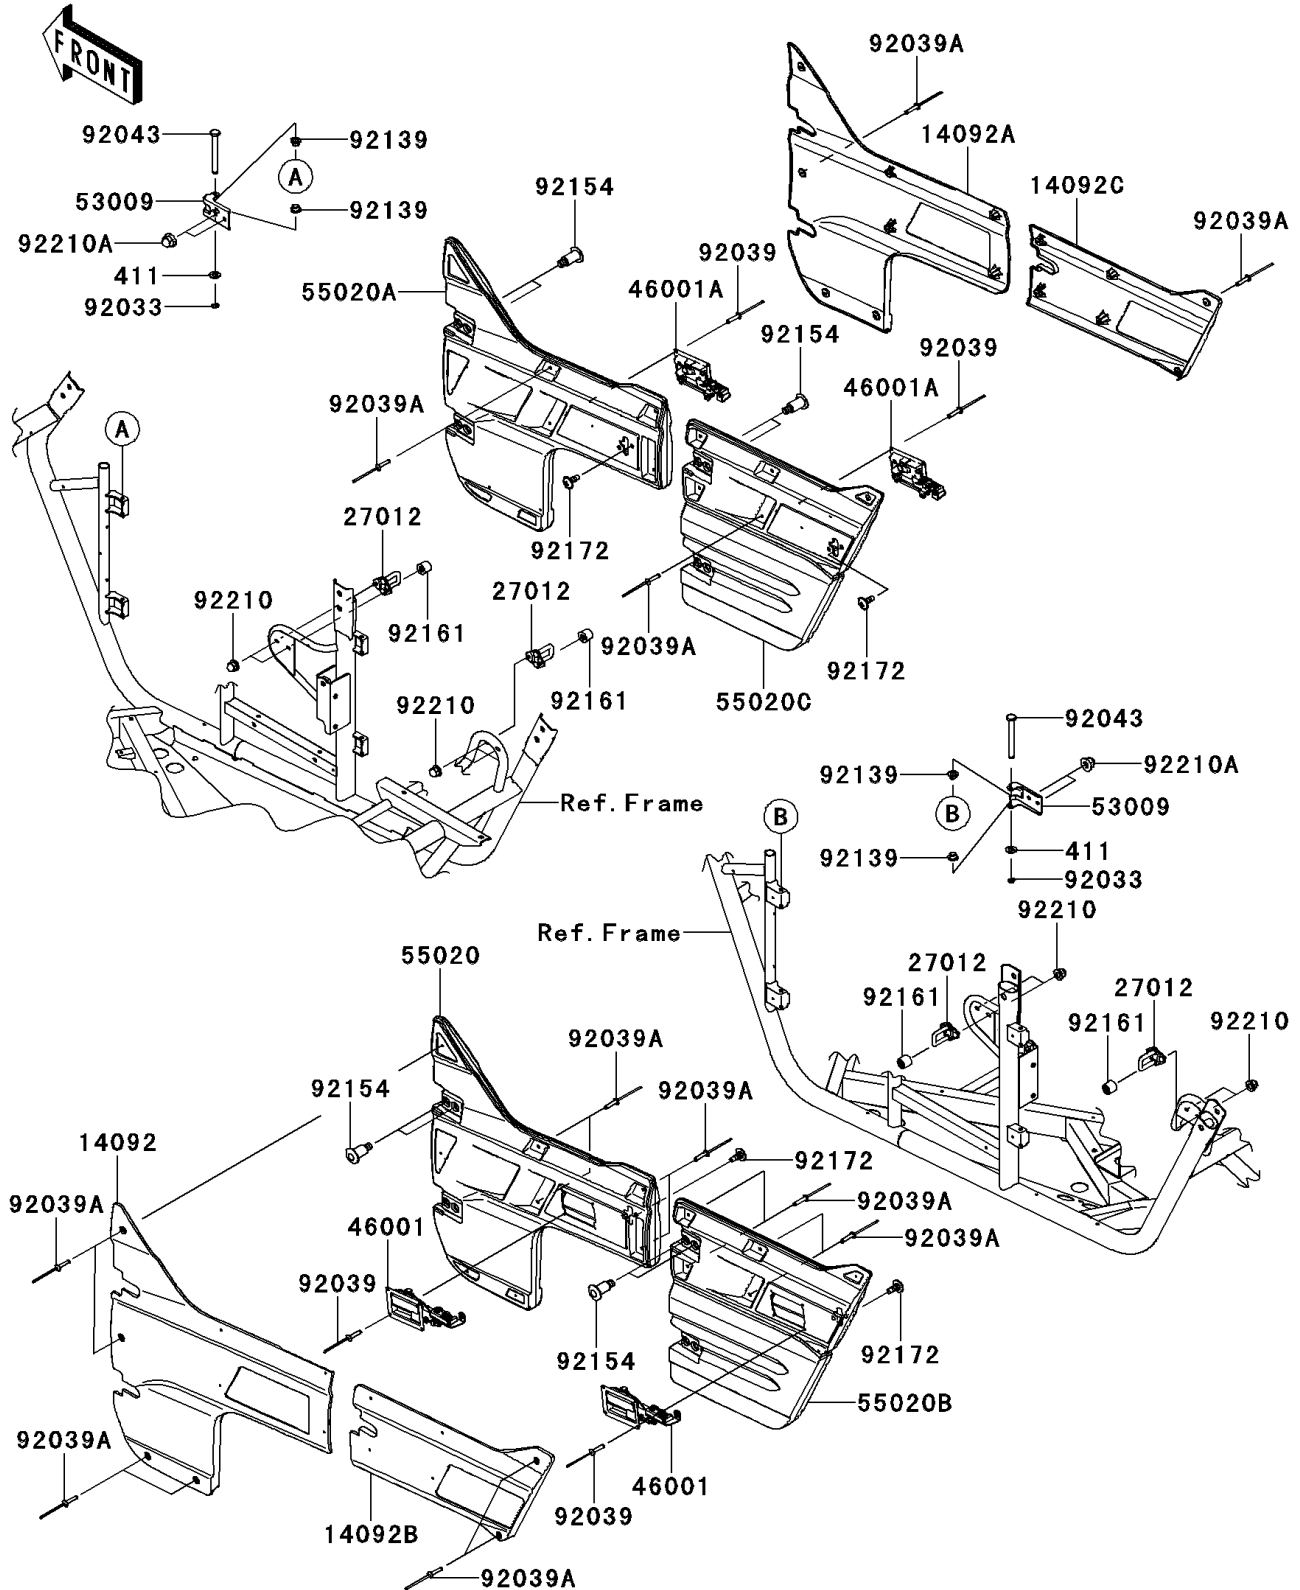

# 2013 TERYX4™ 750 4x4 EPS Realtree APG HD PARTS DIAGRAM

Door

F2690

## 2013 TERYX4™ 750 4x4 EPS Realtree APG HD PARTS LIST

Door

ITEM NAME	PART NUMBER	QUANTITY
COVER,SIDE GUARD,FR,LH,CAMO (Ref # 14092)	14092-0806-16P	1
COVER,SIDE GUARD,FR,RH,CAMO (Ref # 14092A)	14092-0807-16P	1
COVER,SIDE GUARD,RR,LH,CAMO (Ref # 14092B)	14092-0808-16P	1
COVER,SIDE GUARD,RR,RH,CAMO (Ref # 14092C)	14092-0809-16P	1
HOOK (Ref # 27012)	27012-0705	4
WASHER-PLAIN,6.5X13X1 (Ref # 411)	411AB0600	8
HANDLE-ASSY,SIDE GUARD,LH (Ref # 46001)	46001-0556	2
HANDLE-ASSY,SIDE GUARD,RH (Ref # 46001A)	46001-0557	2
HINGE (Ref # 53009)	53009-0303	8
GUARD,SIDE,FR,LH (Ref # 55020)	55020-0737	1
GUARD,SIDE,FR,RH (Ref # 55020A)	55020-0738	1
GUARD,SIDE,RR,LH (Ref # 55020B)	55020-0739	1
GUARD,SIDE,RR,RH (Ref # 55020C)	55020-0740	1
RING-SNAP (Ref # 92033)	92033-0719	8
RIVET,4.0X17.5 (Ref # 92039)	92039-0703	16
RIVET,4.9X19.8 (Ref # 92039A)	92039-0704	28
PIN,6X56 (Ref # 92043)	92043-0743	8
BUSHING,6X8X6 (Ref # 92139)	92139-0709	16
BOLT,SOCKET,8X30 (Ref # 92154)	92154-0712	16
DAMPER,9X28X24.3 (Ref # 92161)	92161-1456	4
SCREW,6X16 (Ref # 92172)	92172-0711	8
NUT,CAP,6MM (Ref # 92210)	92210-0003	8
NUT,CAP,8MM (Ref # 92210A)	92210-0488	16