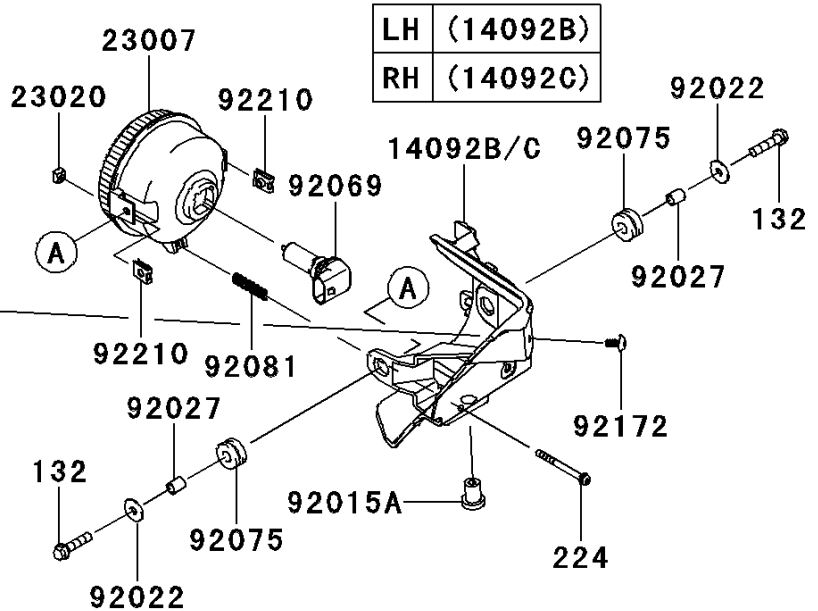

# 2012 TERYX4™ 750 4x4 EPS Realtree APG HD PARTS DIAGRAM

Headlight(s)

F2710

LH	(14092)
RH	(14092A)

## 2012 TERYX4™ 750 4x4 EPS Realtree APG HD PARTS LIST

### Headlight(s)

ITEM NAME	PART NUMBER	QUANTITY
BOLT-FLANGED-SMALL,6X25 (Ref # 132)	132BA0625	4
COVER,HEAD LAMP,FR,LH (Ref # 14092)	14092-0054	1
COVER,HEAD LAMP,FR,RH (Ref # 14092A)	14092-0055	1
COVER,HEAD LAMP,RR,LH (Ref # 14092B)	14092-0056	1
COVER,HEAD LAMP,RR,RH (Ref # 14092C)	14092-0057	1
SCREW-PAN-WP-CROS,4X45 (Ref # 224)	224AA0445	2
LENS-COMP,HEAD LAMP (Ref # 23007)	23007-0096	2
NUT,4MM,FOCUS ADJUST (Ref # 23020)	23020-018	2
NUT,5MM (Ref # 92015)	92015-1627	6
NUT,RUBBER,6MM (Ref # 92015A)	92015-1692	2
WASHER,6.5X20X1.6 (Ref # 92022)	92022-125	4
COLLAR,6.8X10X12 (Ref # 92027)	92027-162	4
BULB,12V 35/35W (Ref # 92069)	92069-0019	2
DAMPER (Ref # 92075)	92075-1690	4
SPRING,FOCUS ADJUST (Ref # 92081)	92081-1896	2
COLLAR (Ref # 92143)	92143-1087	6
SCREW,TAPPING,5X10 (Ref # 92172)	92172-0262	2
SCREW,5X16 (Ref # 92172A)	92172-0322	6
CLAMP (Ref # 92173)	92173-0104	6
NUT (Ref # 92210)	92210-1125	4