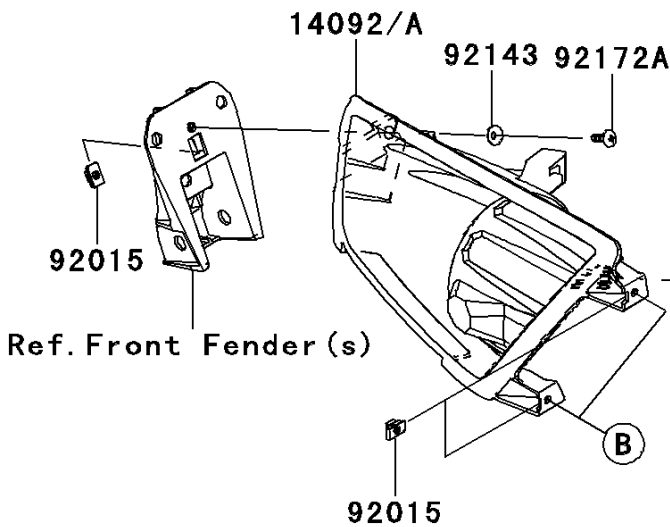

LH	(14092)
RH	(14092A)