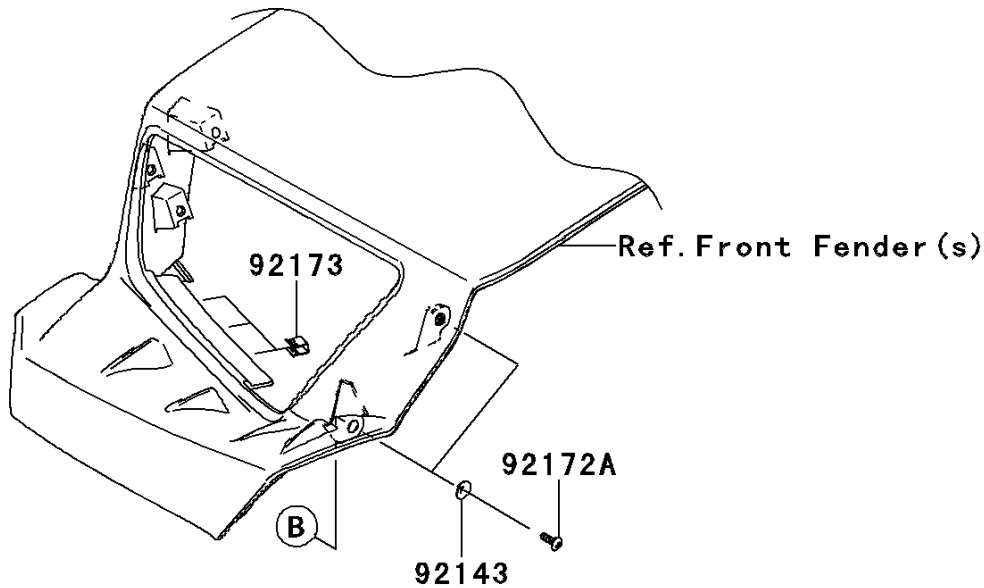

2012 TERYX4™ 750 4x4 EPS Realtree APG HD PARTS DIAGRAM

Headlight(s)

F2710