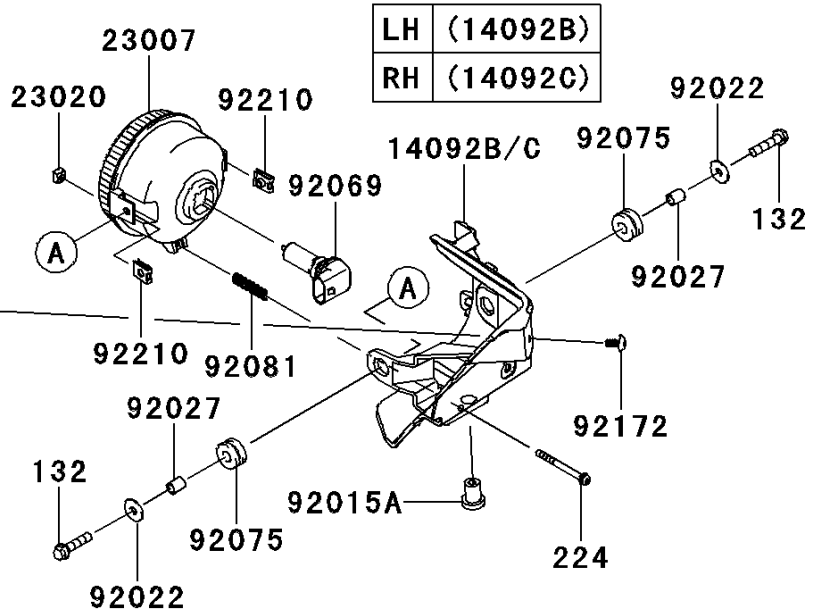

2013 TERYX4™ 750 4x4 EPS Realtree APG HD PARTS DIAGRAM

Headlight(s)

F2710

LH	(14092)
RH	(14092A)

LH	(14092B)
RH	(14092C)

2013 TERYX4™ 750 4x4 EPS Realtree APG HD PARTS LIST

Headlight(s)

ITEM NAME	PART NUMBER	QUANTITY
BOLT-FLANGED-SMALL,6X25 (Ref # 132)	132BA0625	4
COVER,HEAD LAMP,FR,LH (Ref # 14092)	14092-0054	1
COVER,HEAD LAMP,FR,RH (Ref # 14092A)	14092-0055	1
COVER,HEAD LAMP,RR,LH (Ref # 14092B)	14092-0056	1
COVER,HEAD LAMP,RR,RH (Ref # 14092C)	14092-0057	1
SCREW-PAN-WP-CROS,4X45 (Ref # 224)	224AA0445	2
LENS-COMP,HEAD LAMP (Ref # 23007)	23007-0096	2
NUT,4MM,FOCUS ADJUST (Ref # 23020)	23020-018	2
NUT,5MM (Ref # 92015)	92015-1627	6
NUT,RUBBER,6MM (Ref # 92015A)	92015-1692	2
WASHER,6.5X20X1.6 (Ref # 92022)	92022-125	4
COLLAR,6.8X10X12 (Ref # 92027)	92027-162	4
BULB,12V 35/35W (Ref # 92069)	92069-0019	2
DAMPER (Ref # 92075)	92075-1690	4
SPRING,FOCUS ADJUST (Ref # 92081)	92081-1896	2
COLLAR (Ref # 92143)	92143-1087	6
SCREW,TAPPING,5X10 (Ref # 92172)	92172-0262	2
SCREW,5X16 (Ref # 92172A)	92172-0322	6
CLAMP (Ref # 92173)	92173-0104	6
NUT (Ref # 92210)	92210-1125	4