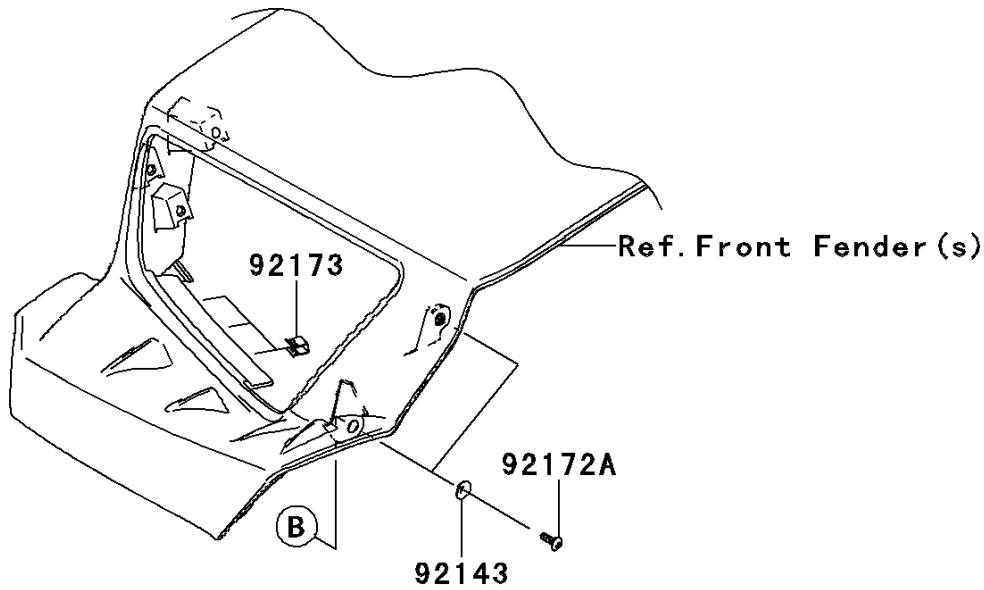

2013 TERYX4™ 750 4x4 EPS Realtree APG HD PARTS DIAGRAM

Headlight(s)

F2710

LH	(14092)
RH	(14092A)

LH	(14092B)
RH	(14092C)

2013 TERYX4™ 750 4x4 EPS Realtree APG HD PARTS LIST

Headlight(s)

ITEM NAME	PART NUMBER	QUANTITY
BOLT-FLANGED-SMALL,6X25 (Ref # 132)	132BA0625	4
COVER,HEAD LAMP,FR,LH (Ref # 14092)	14092-0054	1
COVER,HEAD LAMP,FR,RH (Ref # 14092A)	14092-0055	1
COVER,HEAD LAMP,RR,LH (Ref # 14092B)	14092-0056	1
COVER,HEAD LAMP,RR,RH (Ref # 14092C)	14092-0057	1
SCREW-PAN-WP-CROS,4X45 (Ref # 224)	224AA0445	2
LENS-COMP,HEAD LAMP (Ref # 23007)	23007-0096	2
NUT,4MM,FOCUS ADJUST (Ref # 23020)	23020-018	2
NUT,5MM (Ref # 92015)	92015-1627	6
NUT,RUBBER,6MM (Ref # 92015A)	92015-1692	2
WASHER,6.5X20X1.6 (Ref # 92022)	92022-125	4
COLLAR,6.8X10X12 (Ref # 92027)	92027-162	4
BULB,12V 35/35W (Ref # 92069)	92069-0019	2
DAMPER (Ref # 92075)	92075-1690	4
SPRING,FOCUS ADJUST (Ref # 92081)	92081-1896	2
COLLAR (Ref # 92143)	92143-1087	6
SCREW,TAPPING,5X10 (Ref # 92172)	92172-0262	2
SCREW,5X16 (Ref # 92172A)	92172-0322	6
CLAMP (Ref # 92173)	92173-0104	6
NUT (Ref # 92210)	92210-1125	4