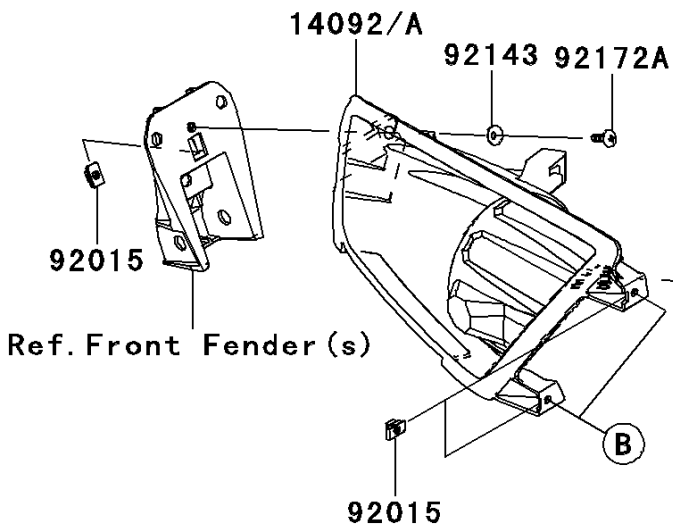

2013 TERYX4™ 750 4x4 EPS Realtree APG HD PARTS DIAGRAM

Headlight(s)

F2710

LH	(14092)
RH	(14092A)

LH	(14092B)
RH	(14092C)

2013 TERYX4™ 750 4x4 EPS Realtree APG HD PARTS LIST

Headlight(s)

ITEM NAME	PART NUMBER	QUANTITY
BOLT-FLANGED-SMALL,6X25 (Ref # 132)	132BA0625	4
COVER,HEAD LAMP,FR,LH (Ref # 14092)	14092-0054	1
COVER,HEAD LAMP,FR,RH (Ref # 14092A)	14092-0055	1
COVER,HEAD LAMP,RR,LH (Ref # 14092B)	14092-0056	1
COVER,HEAD LAMP,RR,RH (Ref # 14092C)	14092-0057	1
SCREW-PAN-WP-CROS,4X45 (Ref # 224)	224AA0445	2
LENS-COMP,HEAD LAMP (Ref # 23007)	23007-0096	2
NUT,4MM,FOCUS ADJUST (Ref # 23020)	23020-018	2
NUT,5MM (Ref # 92015)	92015-1627	6
NUT,RUBBER,6MM (Ref # 92015A)	92015-1692	2
WASHER,6.5X20X1.6 (Ref # 92022)	92022-125	4
COLLAR,6.8X10X12 (Ref # 92027)	92027-162	4
BULB,12V 35/35W (Ref # 92069)	92069-0019	2
DAMPER (Ref # 92075)	92075-1690	4
SPRING,FOCUS ADJUST (Ref # 92081)	92081-1896	2
COLLAR (Ref # 92143)	92143-1087	6
SCREW,TAPPING,5X10 (Ref # 92172)	92172-0262	2
SCREW,5X16 (Ref # 92172A)	92172-0322	6
CLAMP (Ref # 92173)	92173-0104	6
NUT (Ref # 92210)	92210-1125	4