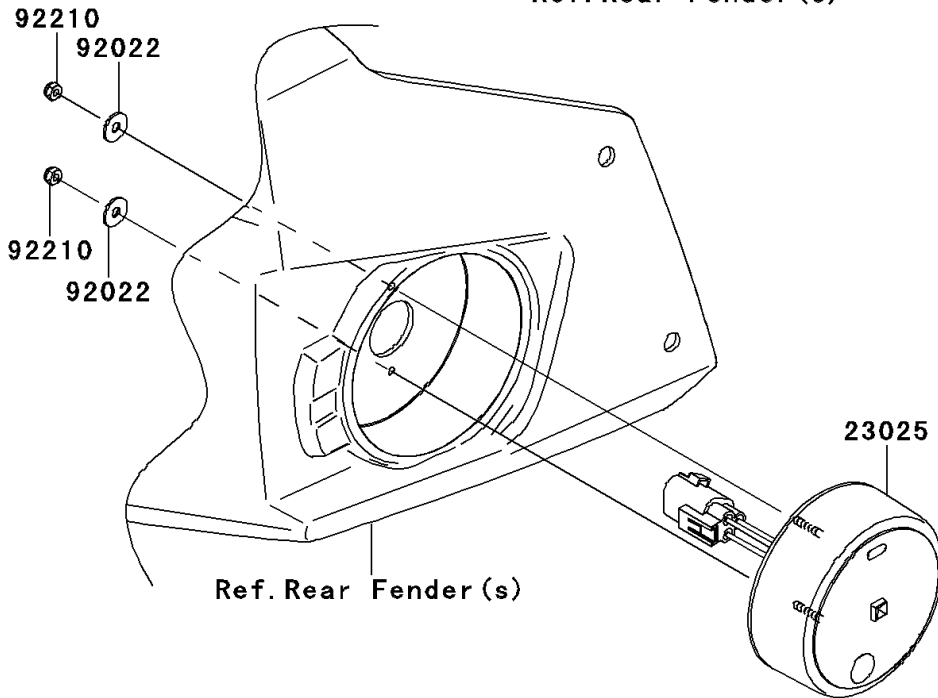

## 2012 TERYX4™ 750 4x4 EPS Realtree APG HD PARTS LIST

Taillight(s)

ITEM NAME	PART NUMBER	QUANTITY
LAMP-TAIL (Ref # 23025)	23025-0303	2
WASHER,4.3X12.5X1 (Ref # 92022)	92022-1949	4
NUT (Ref # 92210)	92210-0722	4