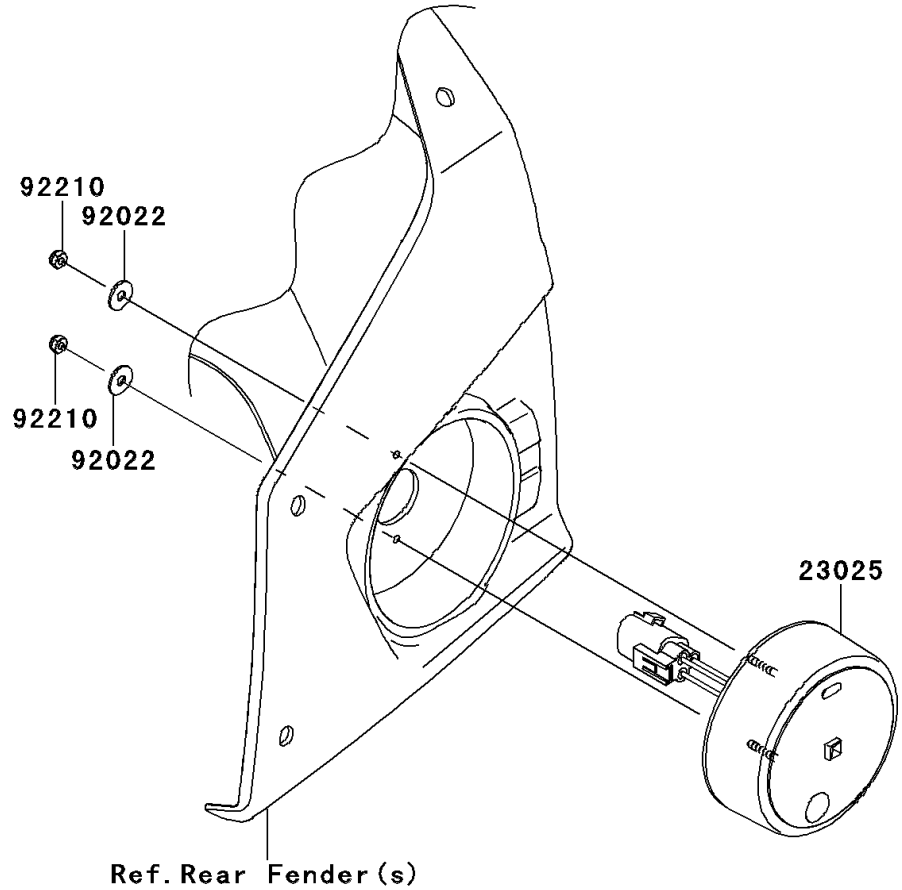

# 2012 TERYX4™ 750 4x4 EPS Realtree APG HD PARTS DIAGRAM

Taillight(s)

F2720

## 2012 TERYX4™ 750 4x4 EPS Realtree APG HD PARTS LIST

Taillight(s)

ITEM NAME	PART NUMBER	QUANTITY
LAMP-TAIL (Ref # 23025)	23025-0303	2
WASHER,4.3X12.5X1 (Ref # 92022)	92022-1949	4
NUT (Ref # 92210)	92210-0722	4