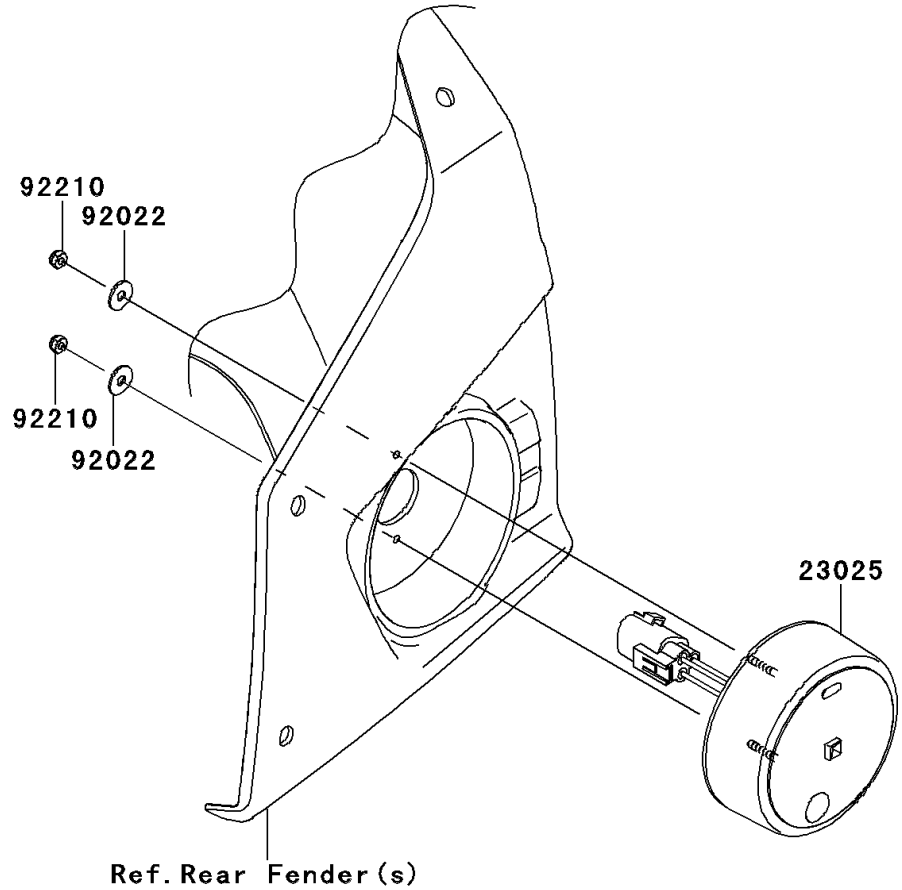

2013 TERYX4™ 750 4x4 EPS Realtree APG HD PARTS DIAGRAM

Taillight(s)

F2720

2013 TERYX4™ 750 4x4 EPS Realtree APG HD PARTS LIST

Taillight(s)

ITEM NAME	PART NUMBER	QUANTITY
LAMP-TAIL (Ref # 23025)	23025-0303	2
WASHER,4.3X12.5X1 (Ref # 92022)	92022-1949	4
NUT (Ref # 92210)	92210-0722	4