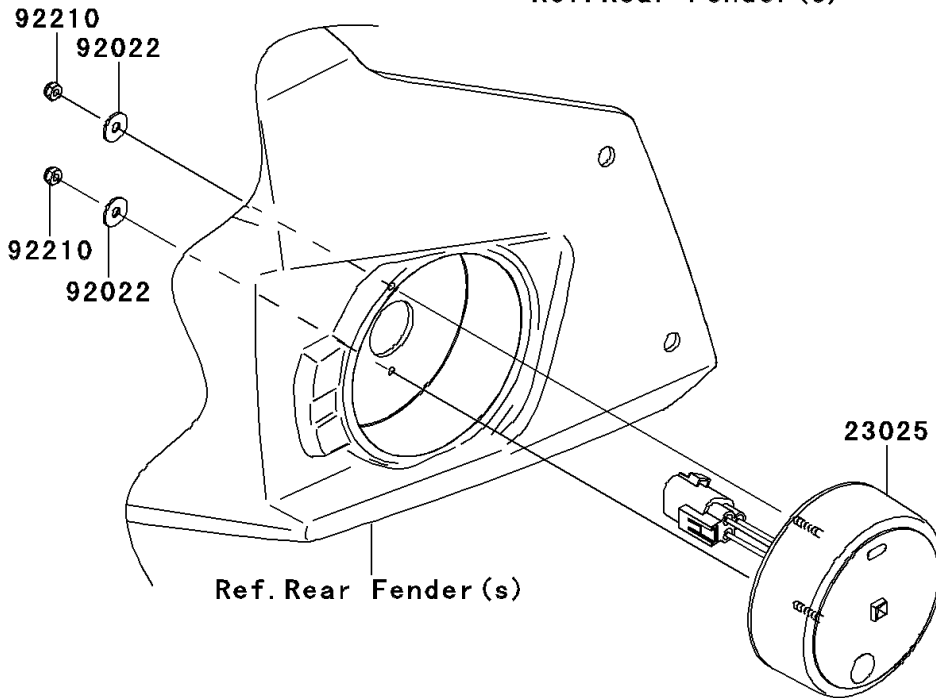

2013 TERYX4™ 750 4x4 EPS Realtree APG HD PARTS DIAGRAM

Taillight(s)

F2720

2013 TERYX4™ 750 4x4 EPS Realtree APG HD PARTS LIST

Taillight(s)

ITEM NAME	PART NUMBER	QUANTITY
LAMP-TAIL (Ref # 23025)	23025-0303	2
WASHER,4.3X12.5X1 (Ref # 92022)	92022-1949	4
NUT (Ref # 92210)	92210-0722	4