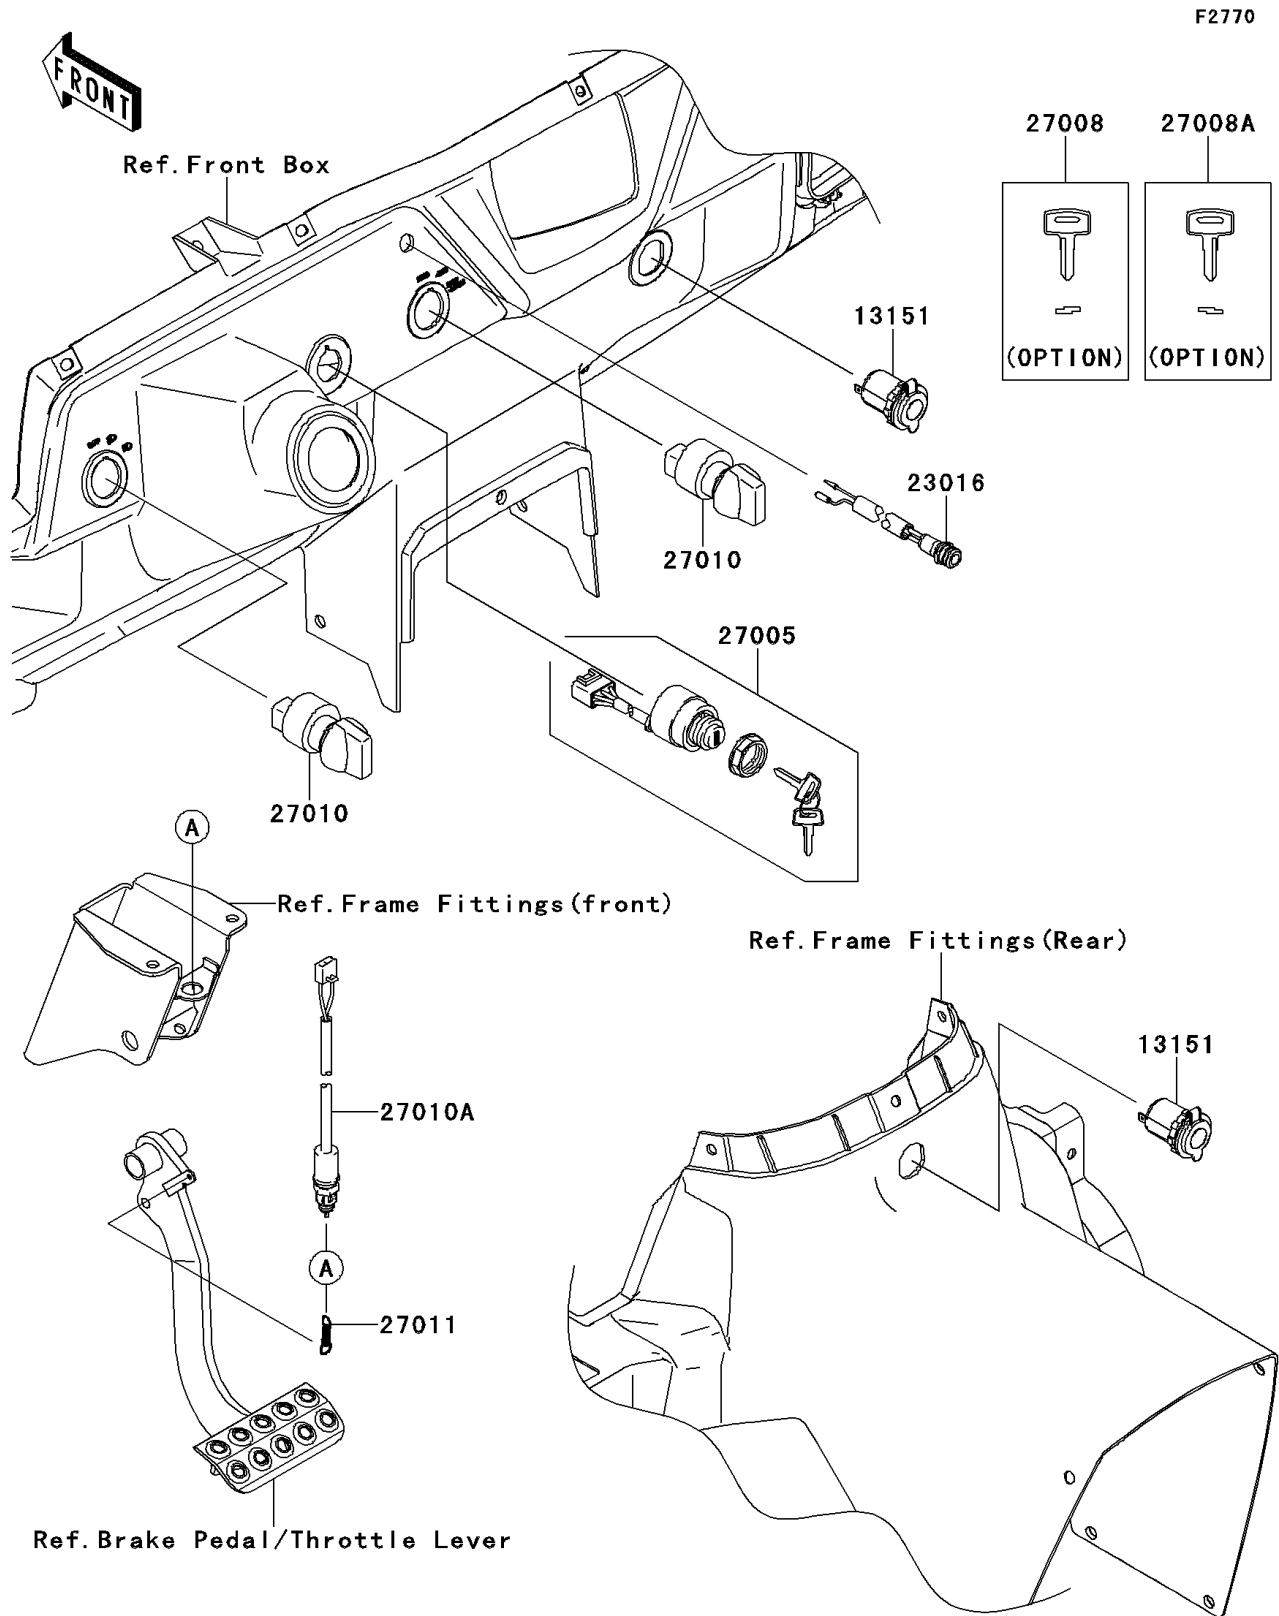

# 2013 TERYX4™ 750 4x4 EPS Realtree APG HD PARTS DIAGRAM

## Ignition Switch

## 2013 TERYX4™ 750 4x4 EPS Realtree APG HD PARTS LIST

### Ignition Switch

ITEM NAME	PART NUMBER	QUANTITY
SWITCH-COMP,OUTLET,12V (Ref # 13151)	13151-0556	2
LAMP-ASSY,LED (Ref # 23016)	23016-0046	1
SWITCH-ASSY-IGNITION (Ref # 27005)	27005-0036	1
KEY-LOCK,BLANK (Ref # 27008)	27008-1153	1
KEY-LOCK,BLANK (Ref # 27008A)	27008-1157	1
SWITCH,HEAD LAMP (Ref # 27010)	27010-0706	2
SWITCH,BRAKE (Ref # 27010A)	27010-0724	1
SPRING,BRAKE LAMP SWITCH (Ref # 27011)	27011-006	1