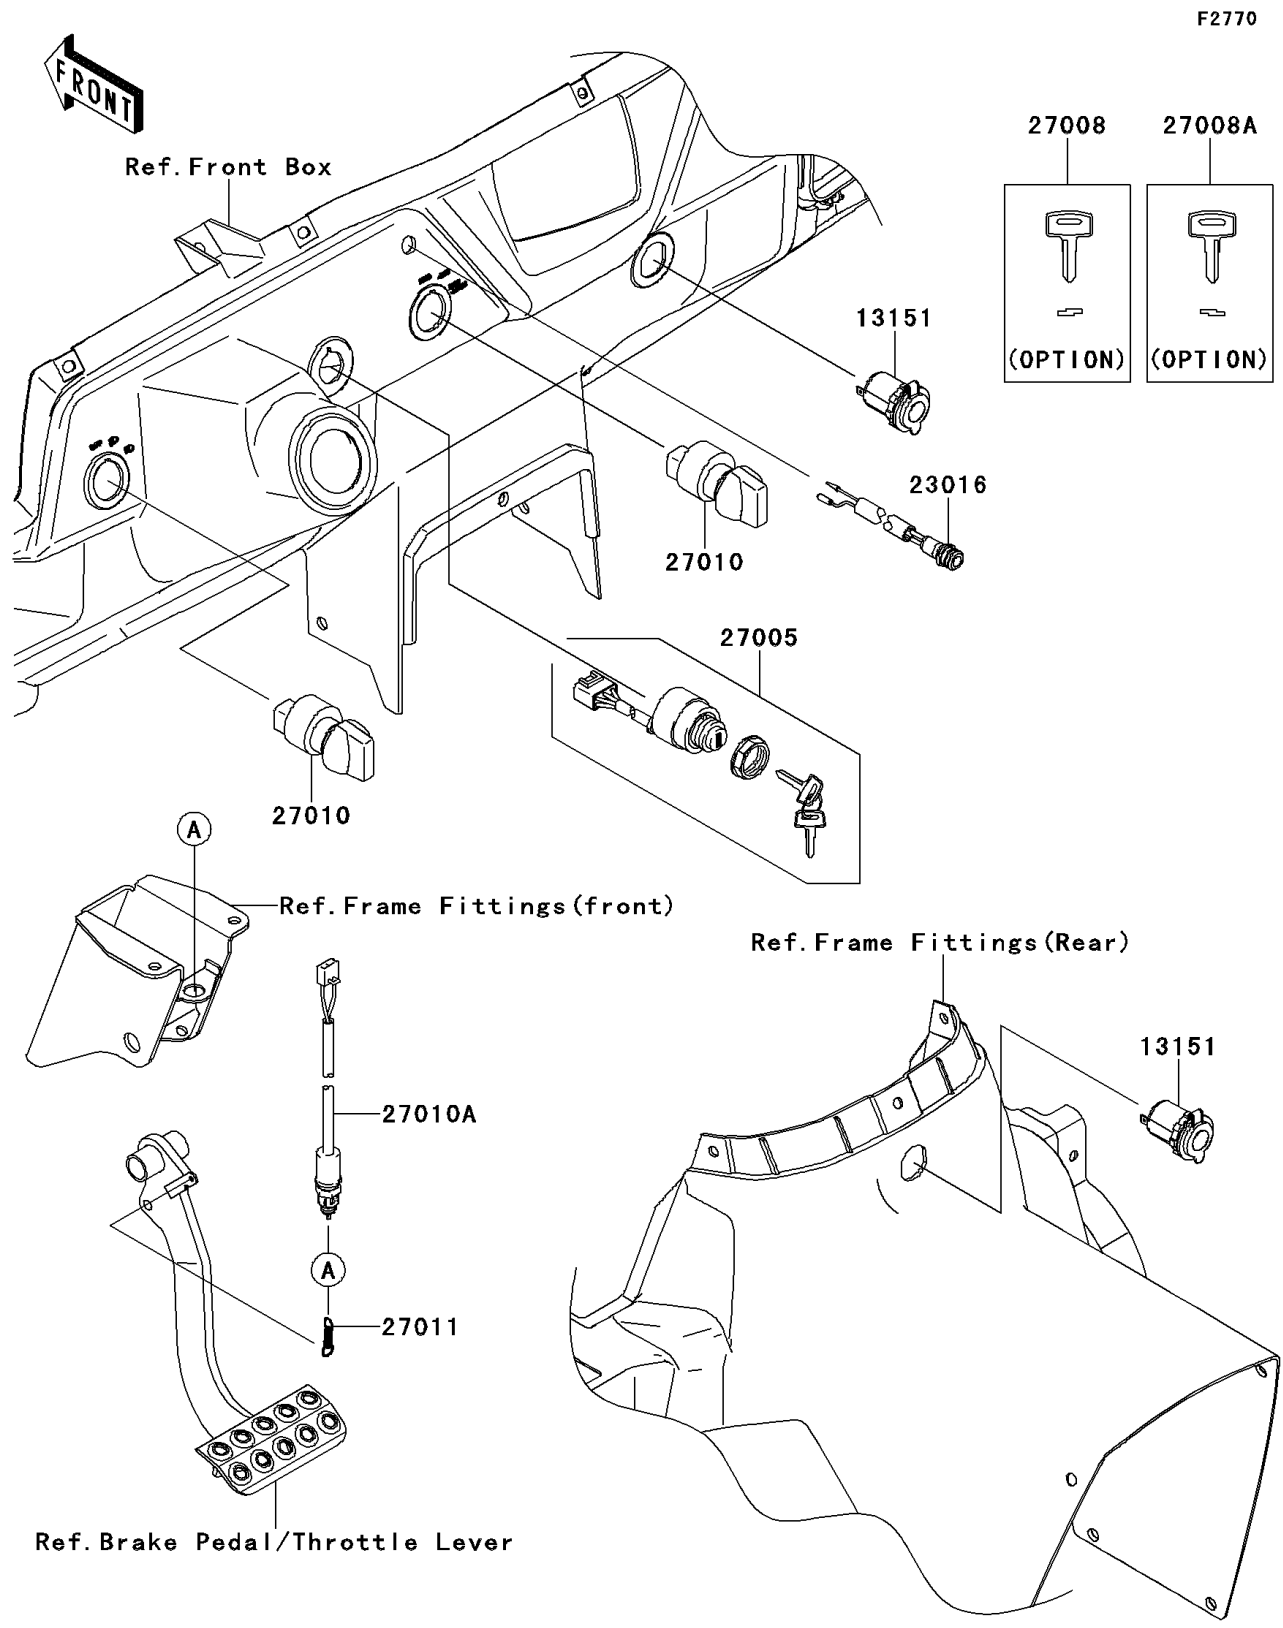

2013 TERYX4™ 750 4x4 EPS Realtree APG HD PARTS DIAGRAM

Ignition Switch

2013 TERYX4™ 750 4x4 EPS Realtree APG HD PARTS LIST

Ignition Switch

ITEM NAME	PART NUMBER	QUANTITY
SWITCH-COMP,OUTLET,12V (Ref # 13151)	13151-0556	2
LAMP-ASSY,LED (Ref # 23016)	23016-0046	1
SWITCH-ASSY-IGNITION (Ref # 27005)	27005-0036	1
KEY-LOCK,BLANK (Ref # 27008)	27008-1153	1
KEY-LOCK,BLANK (Ref # 27008A)	27008-1157	1
SWITCH,HEAD LAMP (Ref # 27010)	27010-0706	2
SWITCH,BRAKE (Ref # 27010A)	27010-0724	1
SPRING,BRAKE LAMP SWITCH (Ref # 27011)	27011-006	1