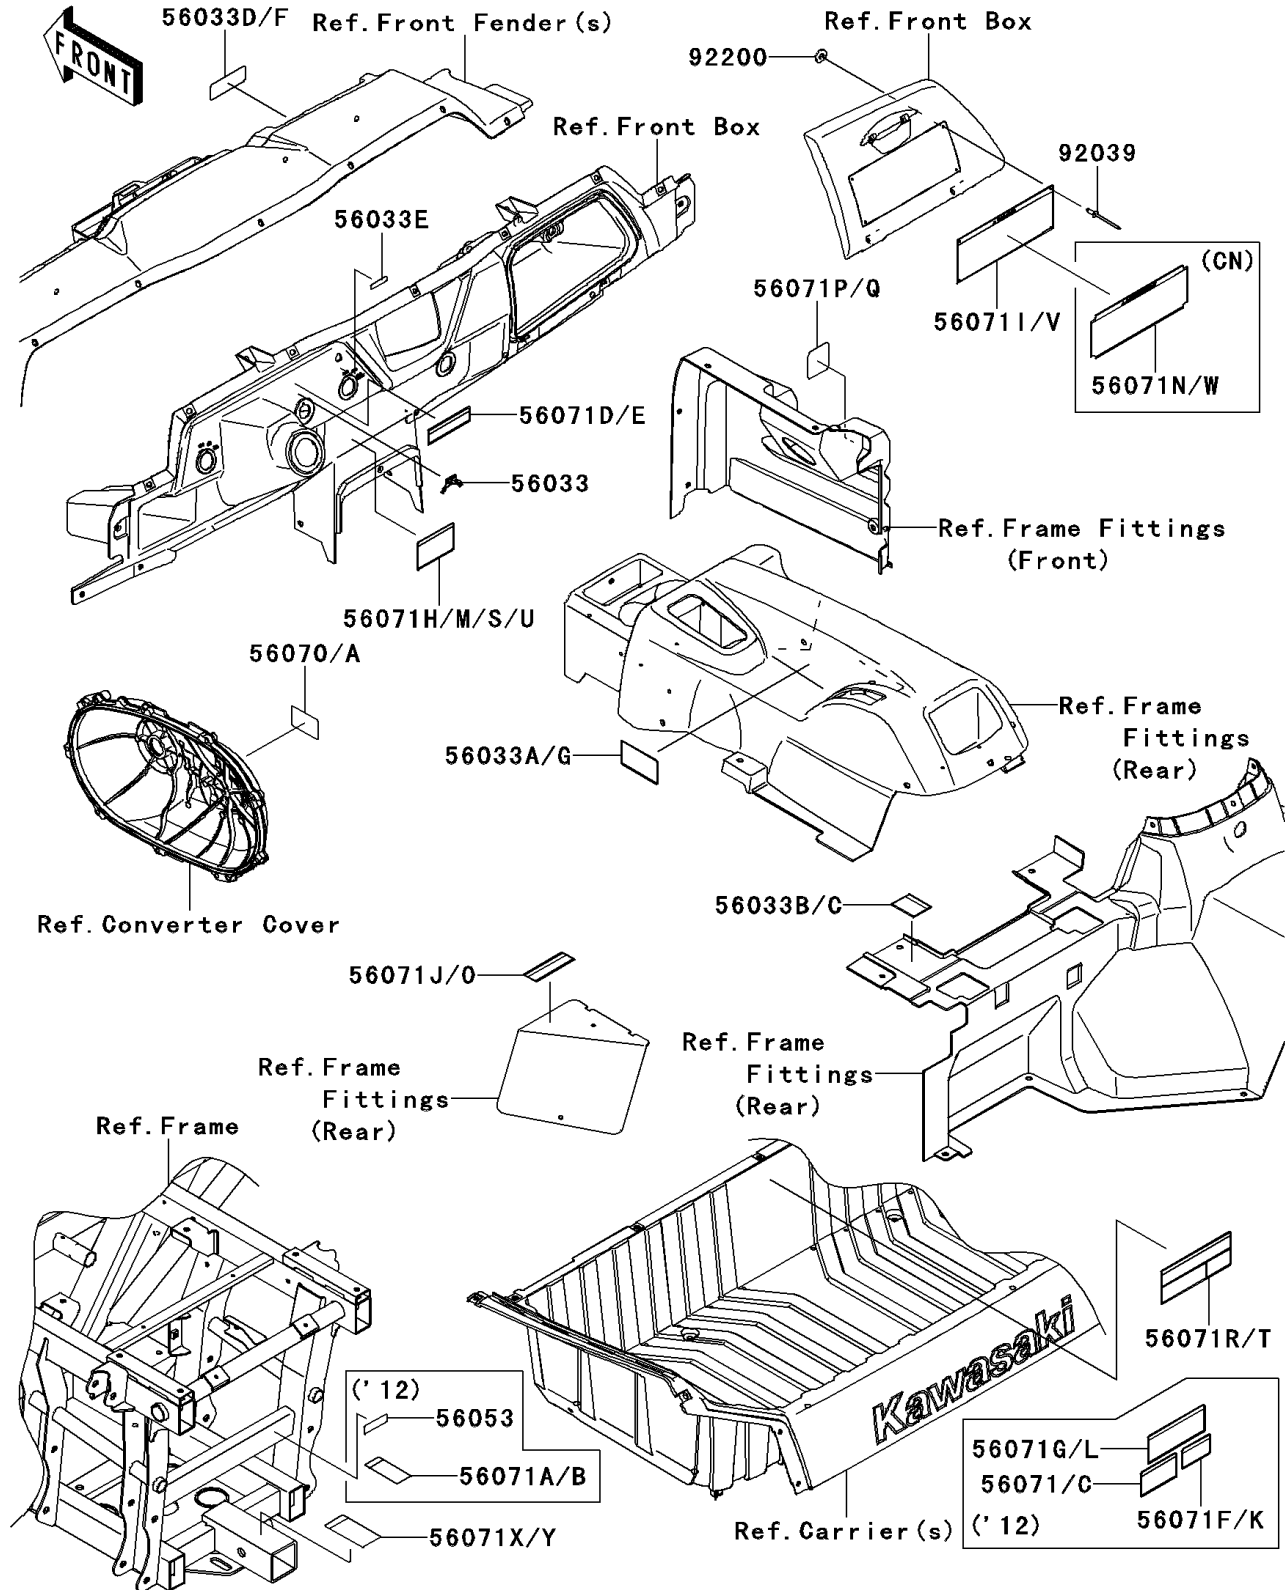

# 2012 TERYX4™ 750 4x4 EPS Realtree APG HD PARTS DIAGRAM

Labels

F2860

## 2012 TERYX4™ 750 4x4 EPS Realtree APG HD PARTS LIST

### Labels

ITEM NAME	PART NUMBER	QUANTITY
LABEL-MANUAL,MAIN SWITCH (Ref # 56033)	56033-0190	1
LABEL-MANUAL,CVT,FRN (Ref # 56033A)	56033-0305	1
LABEL-MANUAL,OIL MAINTENANCE (Ref # 56033B)	56033-0372	1
LABEL-MANUAL,OIL MAINTENANCE,FRN (Ref # 56033C)	56033-0373	1
LABEL-MANUAL,AIR CLEANER (Ref # 56033D)	56033-0724	1
LABEL-MANUAL,BLOWER FAN (Ref # 56033E)	56033-0730	1
LABEL-MANUAL,AIR CLEANER,FRN (Ref # 56033F)	56033-0731	1
LABEL-MANUAL,DRIVE BELT (Ref # 56033G)	56033-0739	1
LABEL,TRAILER HITCH (Ref # 56053)	56053-0348	1
LABEL-WARNING,CVT COVER (Ref # 56070)	56070-1269	1
LABEL-WARNING,CVT COVER,FRN (Ref # 56070A)	56070-1271	1
LABEL-WARNING (Ref # 56071)	56071-0048	1
LABEL-WARNING,TRAILER HITCH (Ref # 56071A)	56071-0099	1
LABEL-WARNING,TRAILER HITCH (Ref # 56071B)	56071-0100	1
LABEL-WARNING,CARGO NET,FRN (Ref # 56071C)	56071-0112	1
LABEL-WARNING,SHIFT CAUTION (Ref # 56071D)	56071-0128	1
LABEL-WARNING,SHIFT CAUTION,FRN (Ref # 56071E)	56071-0129	1
LABEL-WARNING,NO PASSENGERS (Ref # 56071F)	56071-0253	1
LABEL-WARNING,CARGO CAPACITY (Ref # 56071G)	56071-0254	1
LABEL-WARNING,TIRE PRESSURE (Ref # 56071H)	56071-0255	1
LABEL-WARNING,GENERAL (Ref # 56071I)	56071-0256	1
LABEL-WARNING,FAN DUCT COVER (Ref # 56071J)	56071-0258	1
LABEL-WARNING,CARGO BED,FRN (Ref # 56071K)	56071-0259	1
LABEL-WARNING,TRAILER WEIGHT,FRN (Ref # 56071L)	56071-0260	1
LABEL-WARNING,TIRE&LOAD,FRN (Ref # 56071M)	56071-0261	1
LABEL-WARNING,GENERAL,FRN (Ref # 56071N)	56071-0262	1
LABEL-WARNING,HEAT COVER,FRN (Ref # 56071O)	56071-0263	1
LABEL-WARNING,GASOLINE (Ref # 56071P)	56071-0292	1
LABEL-WARNING,GASOLINE,FRN (Ref # 56071Q)	56071-0293	1

# 2012 TERYX4™ 750 4x4 EPS Realtree APG HD PARTS LIST

Labels

ITEM NAME	PART NUMBER	QUANTITY
RIVET,3.2X8 (Ref # 92039)	92039-3763	4
WASHER,3.5X8X1 (Ref # 92200)	92200-1251	4