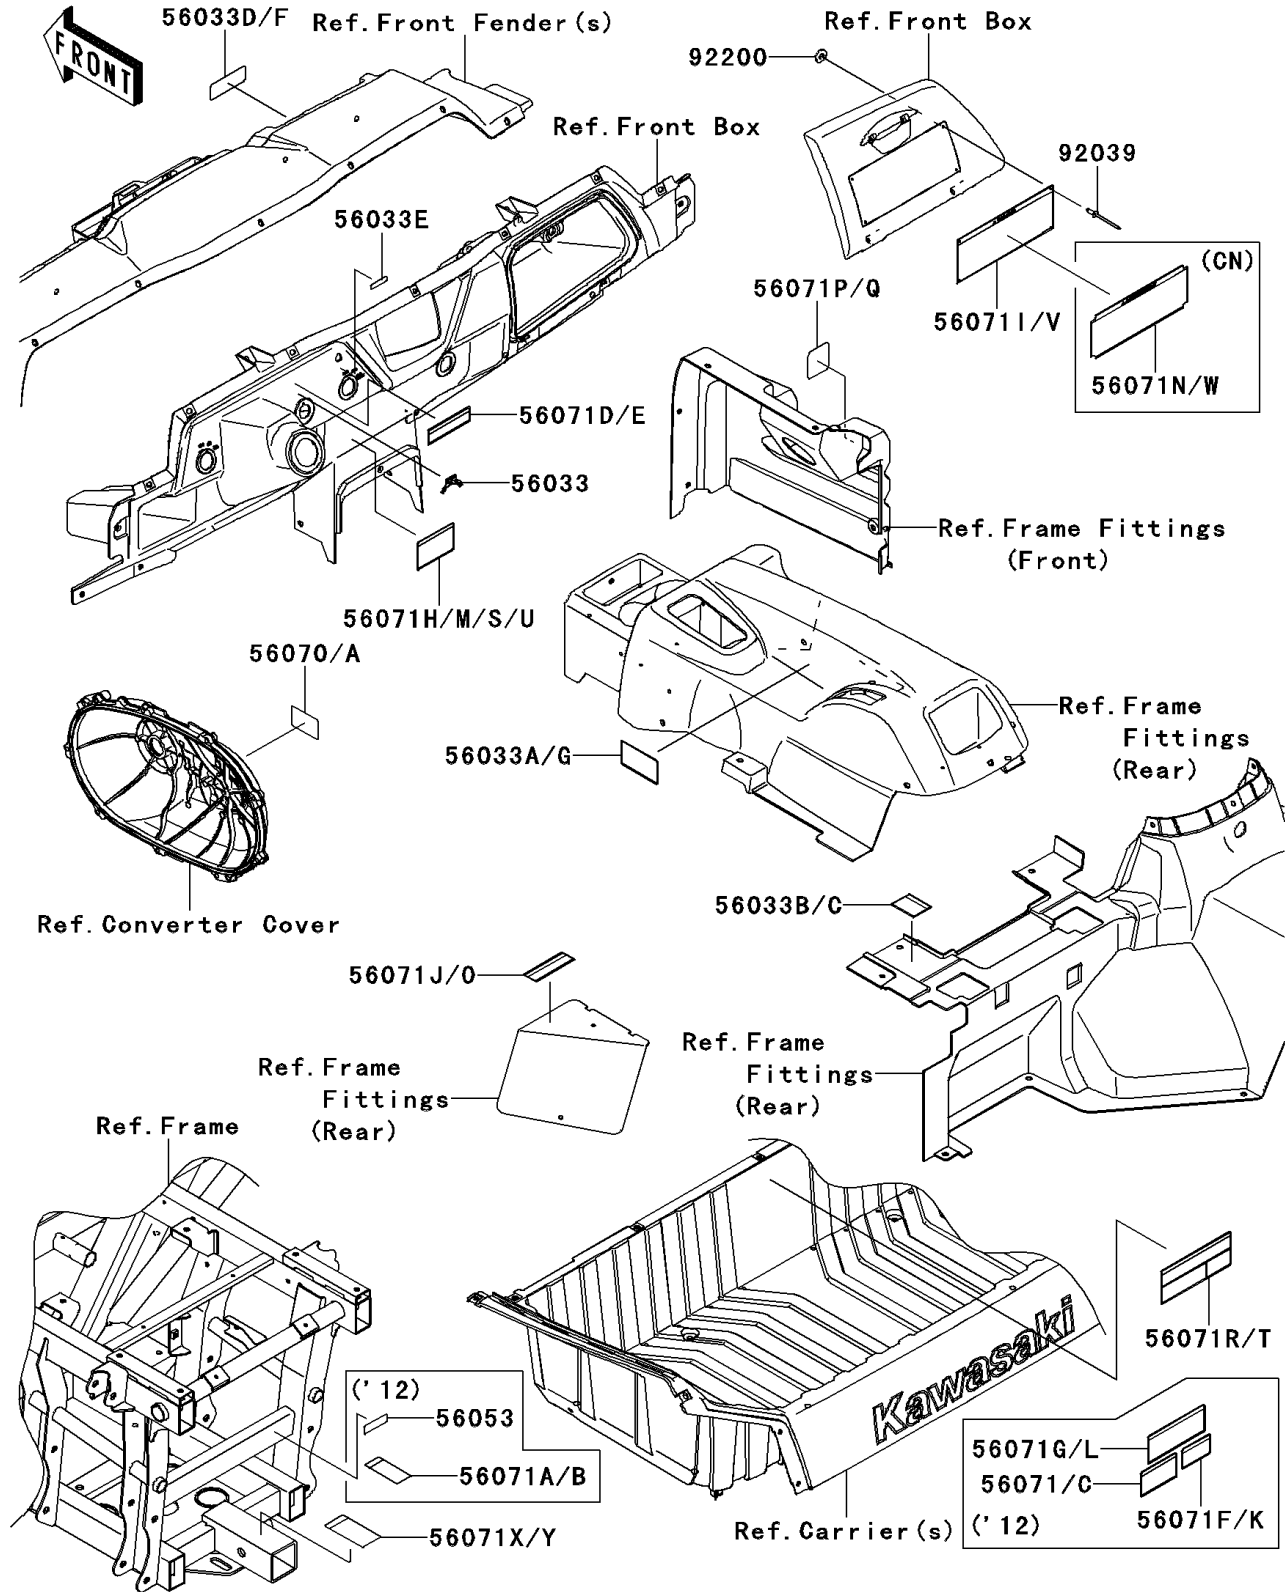

2013 TERYX4™ 750 4x4 EPS Realtree APG HD PARTS DIAGRAM

Labels

F2860

2013 TERYX4™ 750 4x4 EPS Realtree APG HD PARTS LIST

Labels

| ITEM NAME | PART NUMBER | QUANTITY |
|---|-------------|----------|
| LABEL-MANUAL,MAIN SWITCH (Ref # 56033) | 56033-0190 | 1 |
| LABEL-MANUAL,CVT,FRN (Ref # 56033A) | 56033-0305 | 1 |
| LABEL-MANUAL,OIL MAINTENANCE (Ref # 56033B) | 56033-0372 | 1 |
| LABEL-MANUAL,OIL MAINTENANCE,FRN (Ref # 56033C) | 56033-0373 | 1 |
| LABEL-MANUAL,AIR CLEANER (Ref # 56033D) | 56033-0724 | 1 |
| LABEL-MANUAL,BLOWER FAN (Ref # 56033E) | 56033-0730 | 1 |
| LABEL-MANUAL,AIR CLEANER,FRN (Ref # 56033F) | 56033-0731 | 1 |
| LABEL-MANUAL,DRIVE BELT (Ref # 56033G) | 56033-0739 | 1 |
| LABEL-WARNING,CVT COVER (Ref # 56070) | 56070-1269 | 1 |
| LABEL-WARNING,CVT COVER,FRN (Ref # 56070A) | 56070-1271 | 1 |
| LABEL-WARNING,SHIFT CAUTION (Ref # 56071D) | 56071-0128 | 1 |
| LABEL-WARNING,SHIFT CAUTION,FRN (Ref # 56071E) | 56071-0129 | 1 |
| LABEL-WARNING,FAN DUCT COVER (Ref # 56071J) | 56071-0258 | 1 |
| LABEL-WARNING,HEAT COVER,FRN (Ref # 56071O) | 56071-0263 | 1 |
| LABEL-WARNING,GASOLINE (Ref # 56071P) | 56071-0292 | 1 |
| LABEL-WARNING,GASOLINE,FRN (Ref # 56071Q) | 56071-0293 | 1 |
| LABEL-WARNING,CARGO CAPACITY (Ref # 56071R) | 56071-0309 | 1 |
| LABEL-WARNING,TIRE INFO. (Ref # 56071S) | 56071-0310 | 1 |
| LABEL-WARNING,CARGO CAPACITY,FRN (Ref # 56071T) | 56071-0311 | 1 |
| LABEL-WARNING,TIRE INFO.,FRN (Ref # 56071U) | 56071-0312 | 1 |
| LABEL-WARNING,GENERAL (Ref # 56071V) | 56071-0322 | 1 |
| LABEL-WARNING,GENERAL,FRN (Ref # 56071W) | 56071-0323 | 1 |
| LABEL-WARNING,TRAILER HITCH (Ref # 56071X) | 56071-0333 | 1 |
| LABEL-WARNING,TRAILER HITCH,FRN (Ref # 56071Y) | 56071-0334 | 1 |
| RIVET,3.2X8 (Ref # 92039) | 92039-3763 | 4 |
| WASHER,3.5X8X1 (Ref # 92200) | 92200-1251 | 4 |