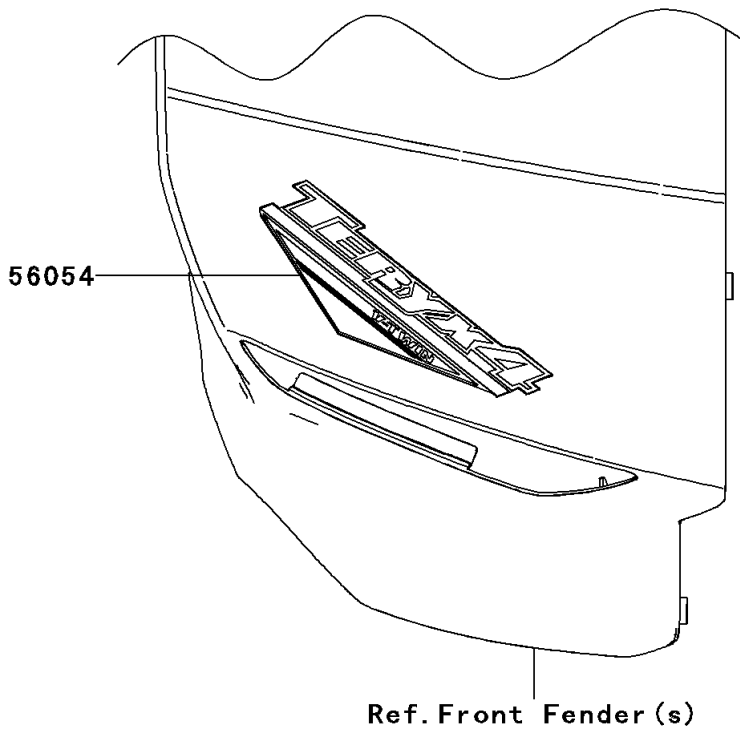

2012 TERYX4™ 750 4x4 EPS Realtree APG HD PARTS DIAGRAM

Decals

F2861

2012 TERYX4™ 750 4x4 EPS Realtree APG HD PARTS LIST

Decals

ITEM NAME	PART NUMBER	QUANTITY
MARK,RR FRNDER,KAWASAKI (Ref # 56052)	56052-0437	2
MARK,FR FENDER,TERYX4 (Ref # 56054)	56054-0863	1
MARK,RR FENDER,4X4 (Ref # 56054A)	56054-0864	2