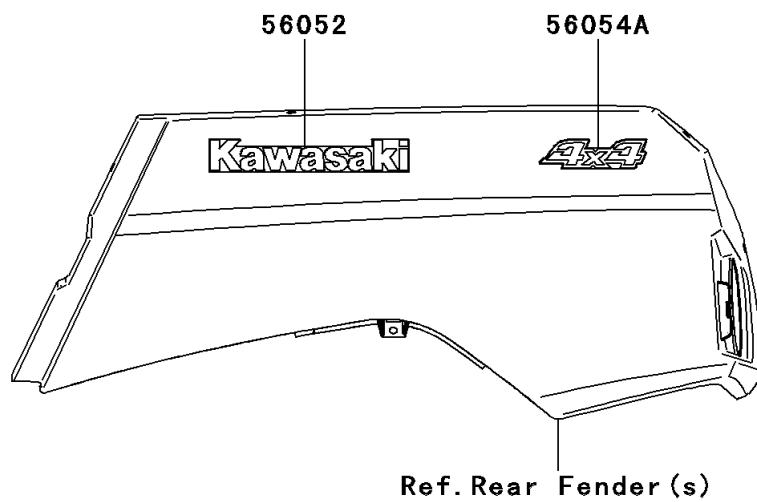

2012 TERYX4™ 750 4x4 EPS Realtree APG HD PARTS DIAGRAM

Decals

F2861

2012 TERYX4™ 750 4x4 EPS Realtree APG HD PARTS LIST

Decals

ITEM NAME	PART NUMBER	QUANTITY
MARK,RR FRNDER,KAWASAKI (Ref # 56052)	56052-0437	2
MARK,FR FENDER,TERYX4 (Ref # 56054)	56054-0863	1
MARK,RR FENDER,4X4 (Ref # 56054A)	56054-0864	2