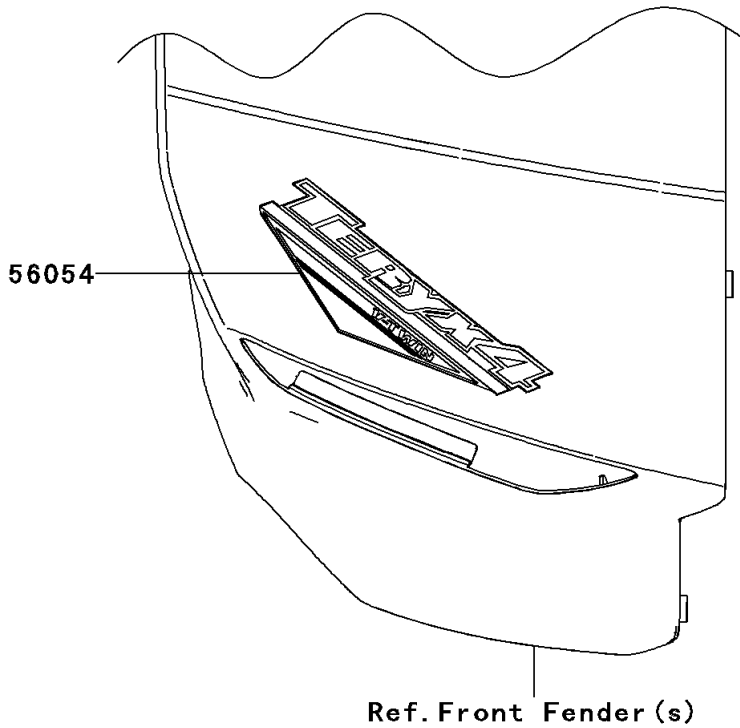

2013 TERYX4™ 750 4x4 EPS Realtree APG HD PARTS DIAGRAM

Decals

F2861

2013 TERYX4™ 750 4x4 EPS Realtree APG HD PARTS LIST

Decals

ITEM NAME	PART NUMBER	QUANTITY
MARK,RR FRNDER,KAWASAKI (Ref # 56052)	56052-0437	2
MARK,FR FENDER,TERYX4 (Ref # 56054)	56054-0863	1
MARK,RR FENDER,4X4 (Ref # 56054A)	56054-0864	2