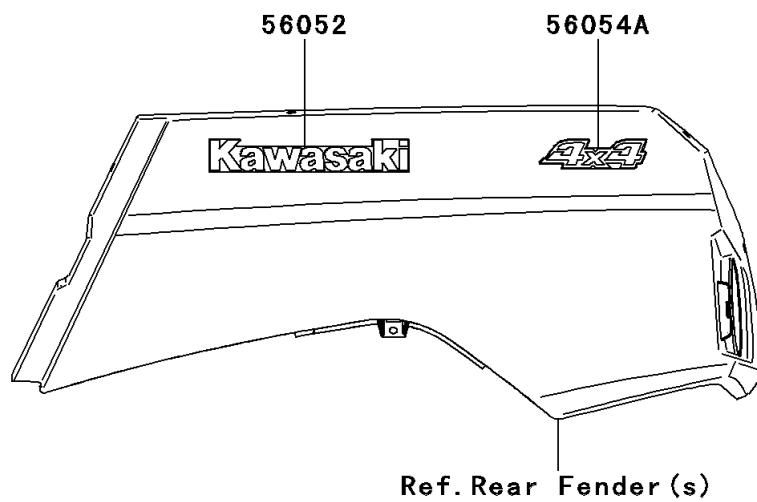

2013 TERYX4™ 750 4x4 EPS Realtree APG HD PARTS DIAGRAM

Decals

F2861

2013 TERYX4™ 750 4x4 EPS Realtree APG HD PARTS LIST

Decals

ITEM NAME	PART NUMBER	QUANTITY
MARK,RR FRNDER,KAWASAKI (Ref # 56052)	56052-0437	2
MARK,FR FENDER,TERYX4 (Ref # 56054)	56054-0863	1
MARK,RR FENDER,4X4 (Ref # 56054A)	56054-0864	2