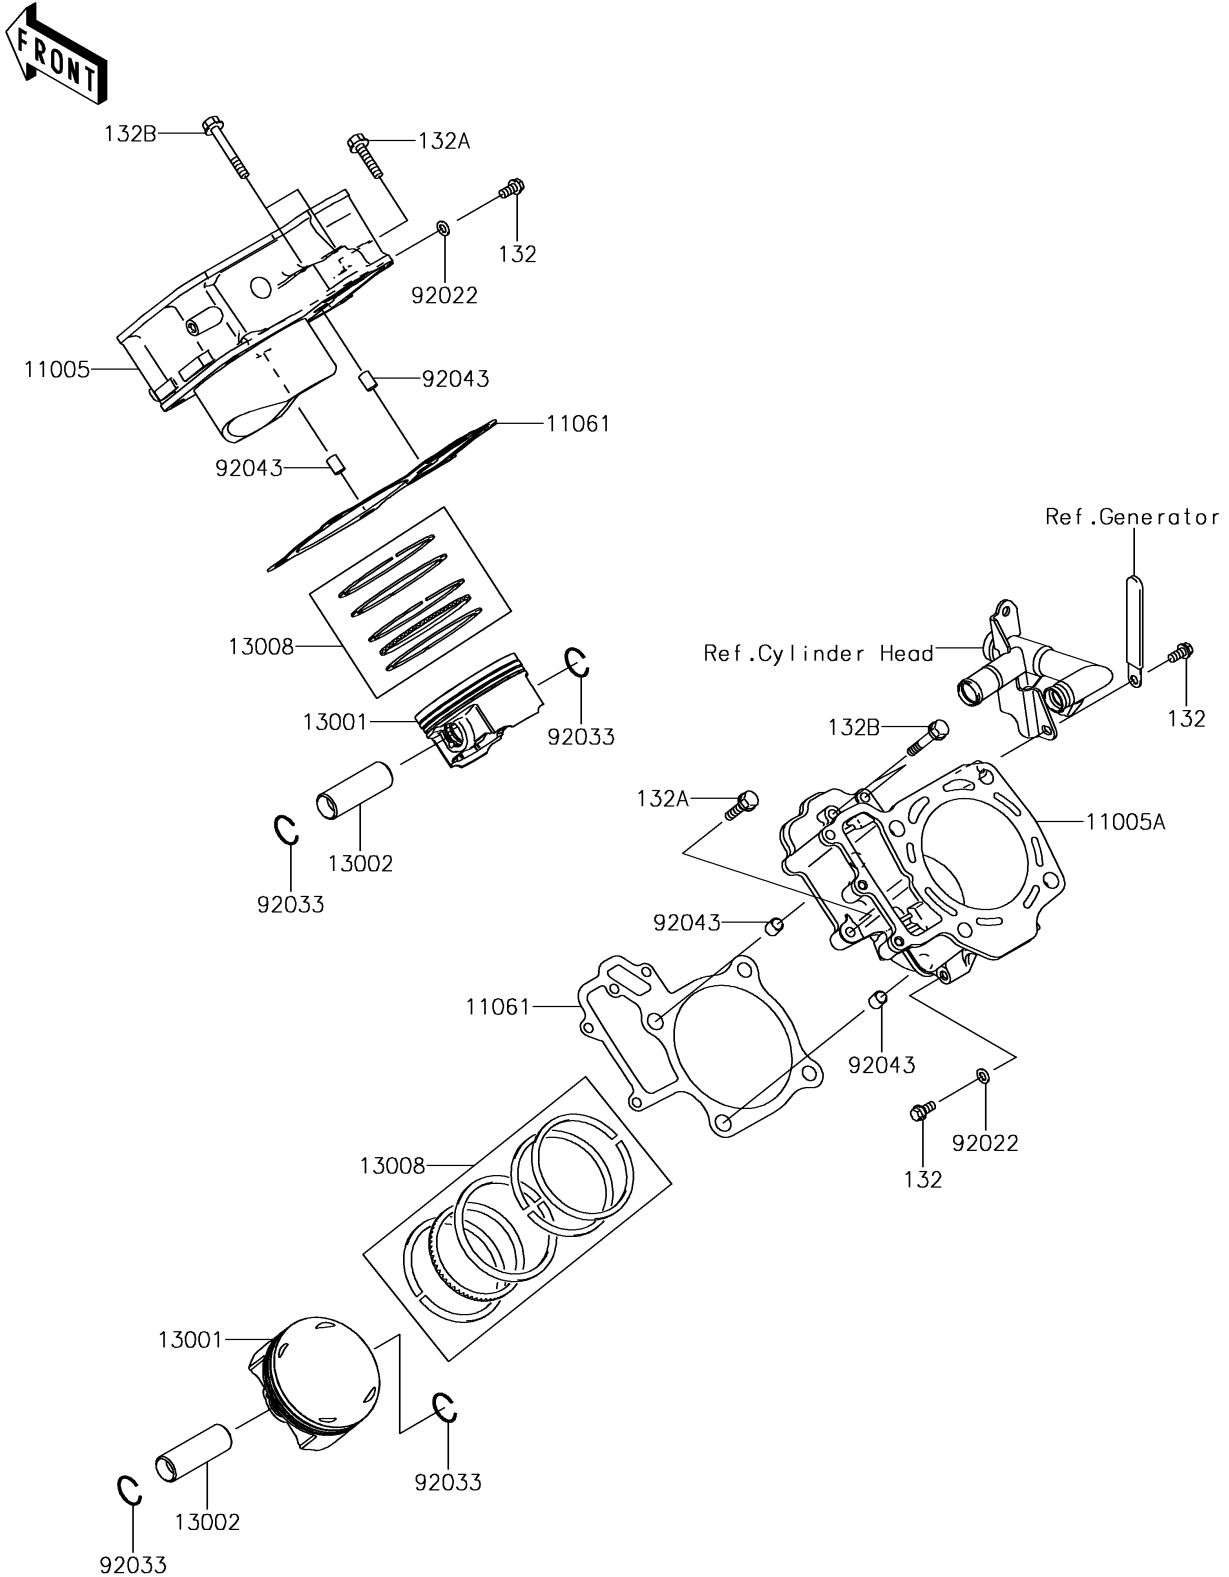

2015 BRUTE FORCE® 750 4x4i EPS PARTS DIAGRAM

Cylinder/Piston(s)

E1120

2015 BRUTE FORCE® 750 4x4i EPS PARTS LIST

Cylinder/Piston(s)

ITEM NAME	PART NUMBER	QUANTITY
CYLINDER-ENGINE,FR (Ref # 11005)	11005-0592	1
CYLINDER-ENGINE,RR (Ref # 11005A)	11005-0593	1
GASKET,CYLINDER BASE (Ref # 11061)	11061-0063	2
PISTON-ENGINE (Ref # 13001)	13001-0741	2
PIN-PISTON (Ref # 13002)	13002-1060	2
RING-SET-PISTON (Ref # 13008)	13008-0042	2
BOLT-FLANGED-SMALL,6X12 (Ref # 132)	132BA0612	3
BOLT-FLANGED-SMALL,6X30 (Ref # 132A)	132BA0630	2
BOLT-FLANGED-SMALL,6X40 (Ref # 132B)	132BA0640	4
WASHER,6.2X11X1 (Ref # 92022)	92022-304	2
RING-SNAP (Ref # 92033)	92033-1207	4
PIN,10.1X12X14 (Ref # 92043)	92043-4009	4