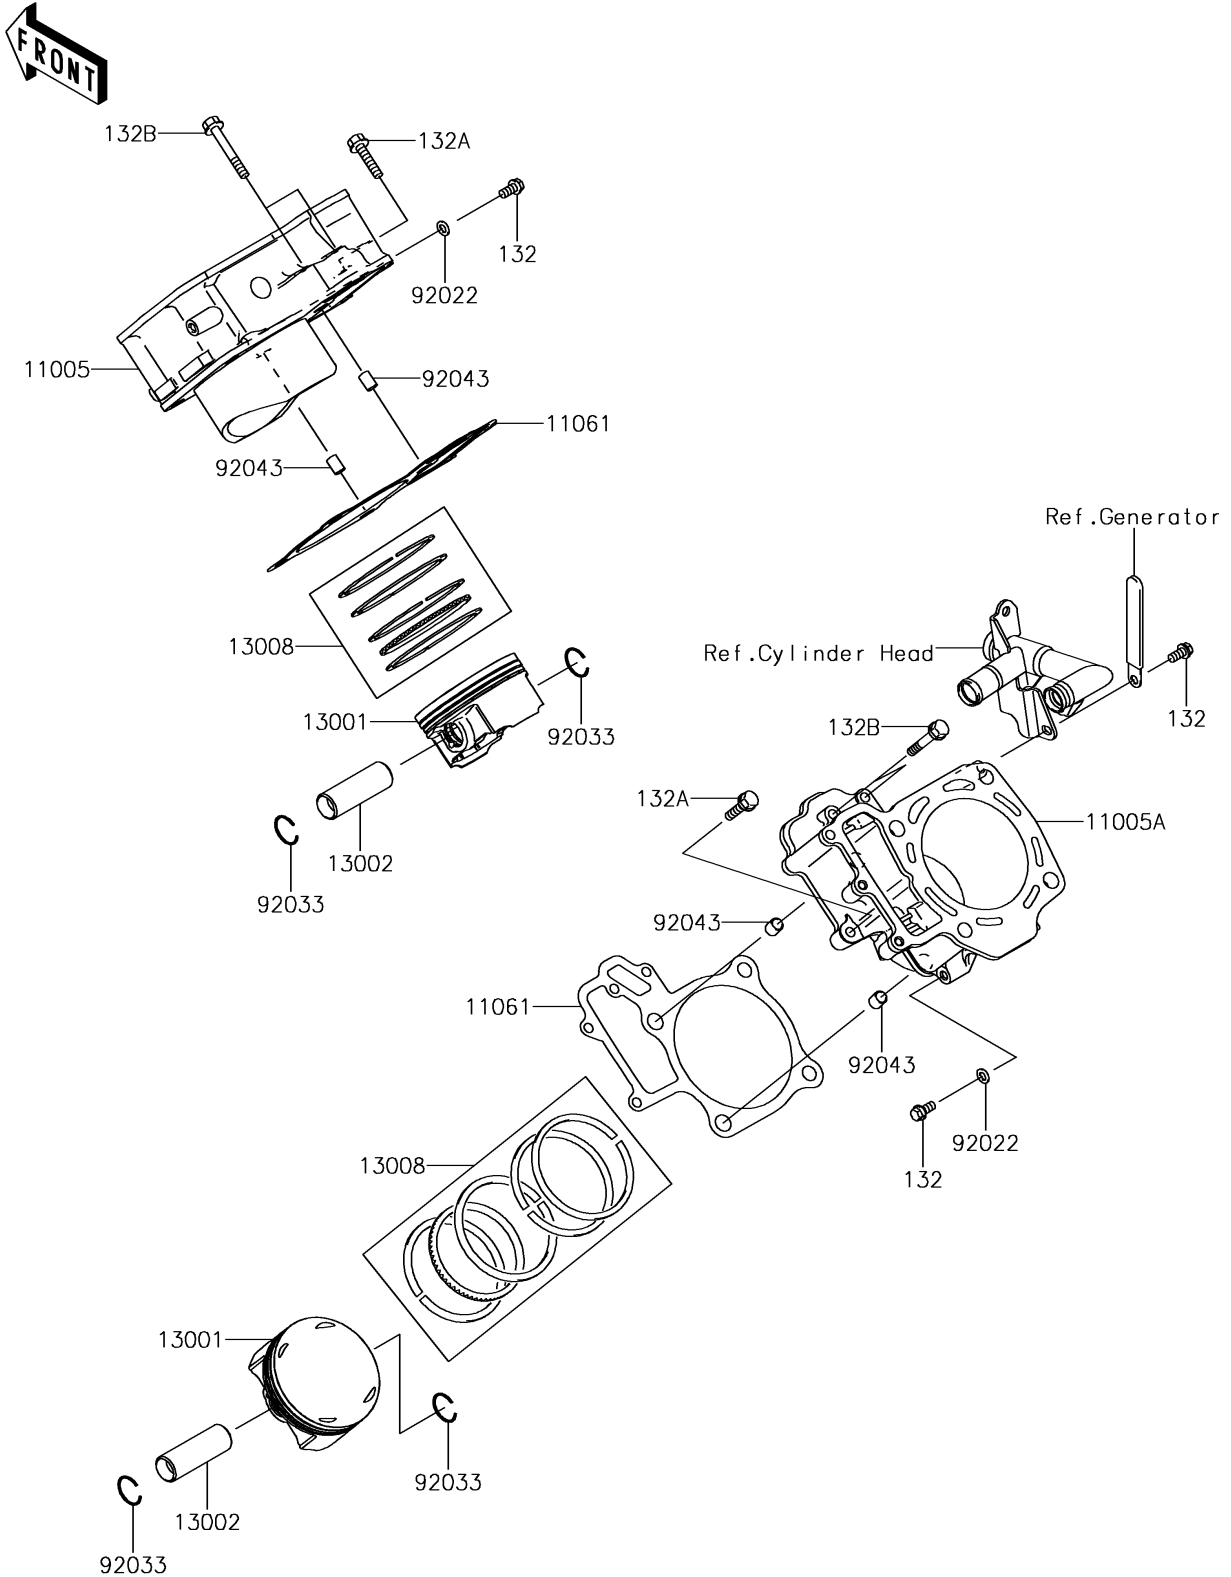

2017 BRUTE FORCE® 750 4x4i EPS PARTS DIAGRAM

Cylinder/Piston(s)

E1120

2017 BRUTE FORCE® 750 4x4i EPS PARTS LIST

Cylinder/Piston(s)

ITEM NAME	PART NUMBER	QUANTITY
CYLINDER-ENGINE,FR (Ref # 11005)	11005-0592	1
CYLINDER-ENGINE,RR (Ref # 11005A)	11005-0593	1
GASKET,CYLINDER BASE (Ref # 11061)	11061-0063	2
PISTON-ENGINE (Ref # 13001)	13001-0741	2
PIN-PISTON (Ref # 13002)	13002-1060	2
RING-SET-PISTON (Ref # 13008)	13008-0042	2
BOLT-FLANGED-SMALL,6X12 (Ref # 132)	132BA0612	3
BOLT-FLANGED-SMALL,6X30 (Ref # 132A)	132BA0630	2
BOLT-FLANGED-SMALL,6X40 (Ref # 132B)	132BA0640	4
WASHER,6.2X11X1 (Ref # 92022)	92022-304	2
RING-SNAP (Ref # 92033)	92033-1207	4
PIN,10.1X12X14 (Ref # 92043)	92043-4009	4