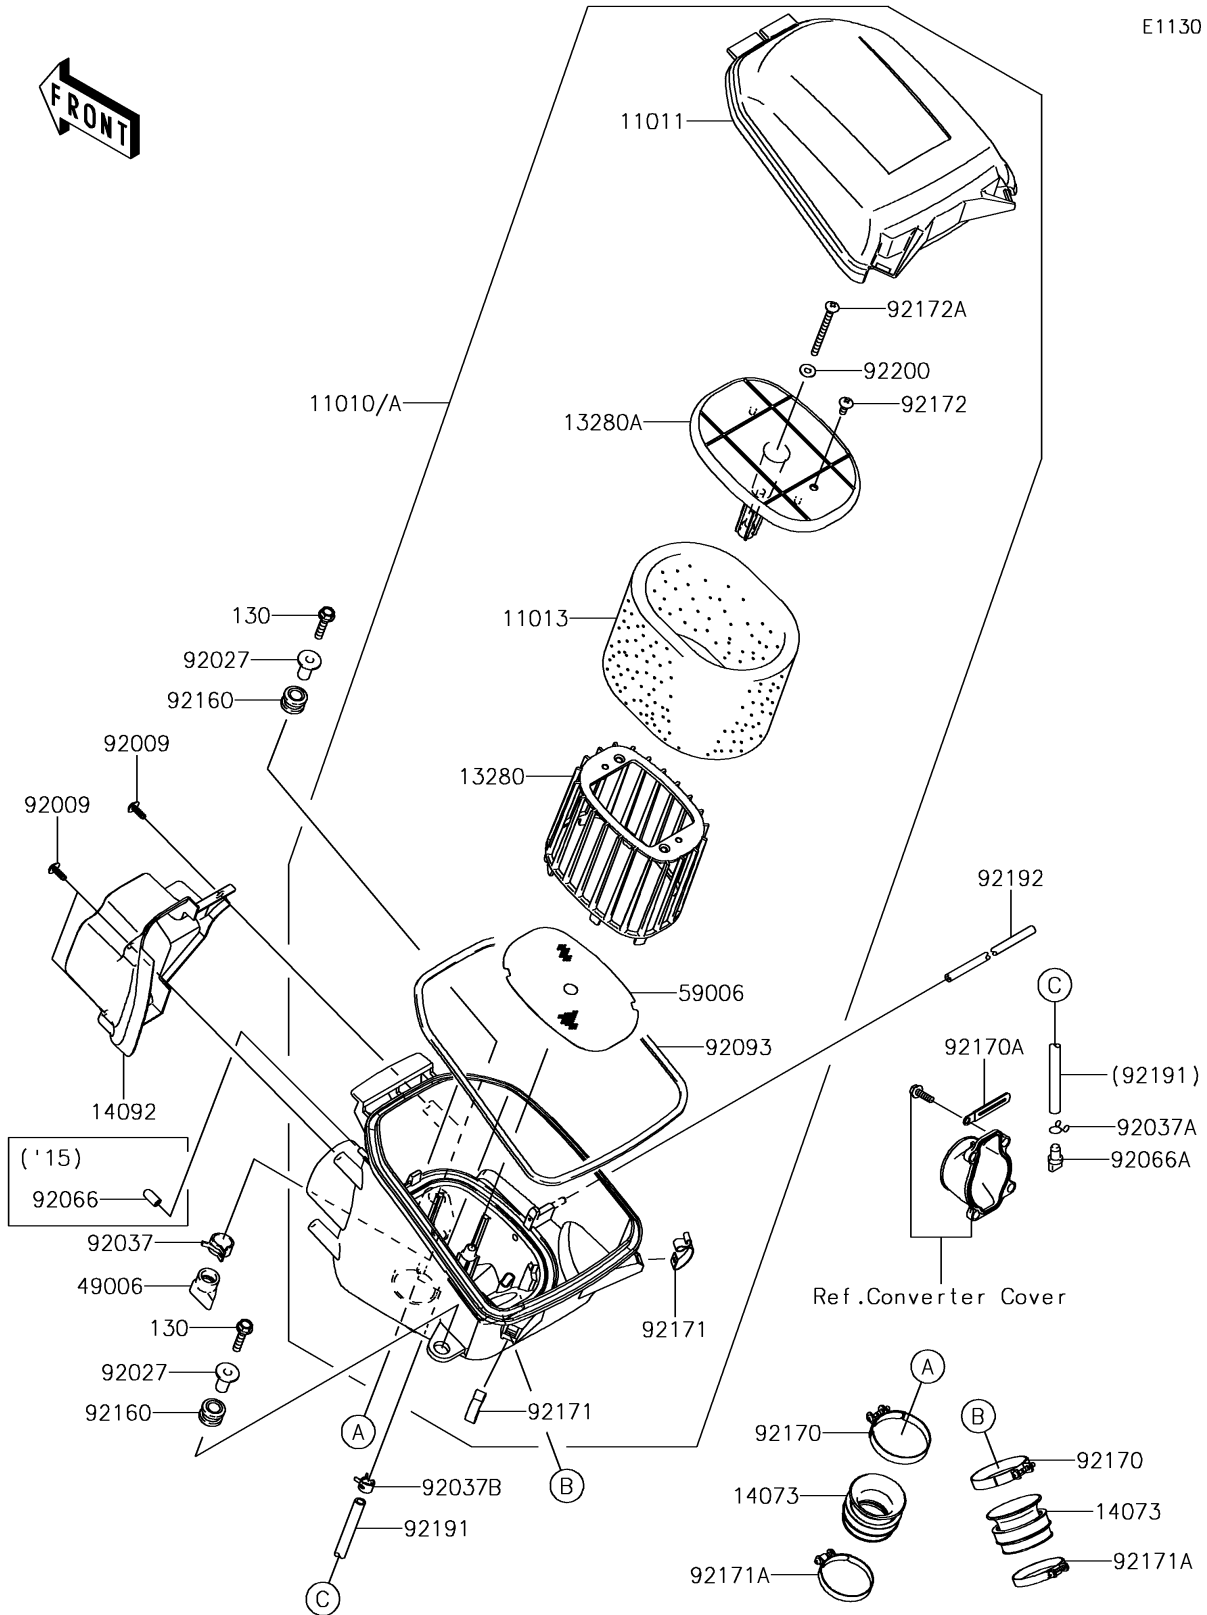

2017 BRUTE FORCE® 750 4x4i EPS PARTS DIAGRAM

Air Cleaner

E1130

2017 BRUTE FORCE® 750 4x4i EPS PARTS LIST

Air Cleaner

ITEM NAME	PART NUMBER	QUANTITY
FILTER-ASSY-AIR (Ref # 11010A)	11010-0784	1
CASE-AIR FILTER,UPP (Ref # 11011)	11011-0017	1
ELEMENT-AIR FILTER (Ref # 11013)	11013-0021	1
BOLT-FLANGED,6X30 (Ref # 130)	130BA0630	2
HOLDER (Ref # 13280)	13280-0232	1
HOLDER (Ref # 13280A)	13280-0233	1
DUCT (Ref # 14073)	14073-0160	2
COVER,INTAKE DUCT (Ref # 14092)	14092-0768	1
BOOT (Ref # 49006)	49006-1292	1
ARRESTER-FLAME (Ref # 59006)	59006-0015	1
SCREW,TAPPING (Ref # 92009)	92009-1113	3
COLLAR,L=21 (Ref # 92027)	92027-195	2
CLAMP,HOSE CLIP (Ref # 92037)	92037-1460	1
CLAMP,TUBE (Ref # 92037A)	92037-147	1
CLAMP,TUBE (Ref # 92037B)	92037-1505	1
PLUG,DRAIN (Ref # 92066A)	92066-1211	1
SEAL (Ref # 92093)	92093-0083	1
DAMPER (Ref # 92160)	92160-1594	2
CLAMP (Ref # 92170)	92170-1448	2
CLAMP (Ref # 92170A)	92170-1514	1
CLAMP (Ref # 92171)	92171-0225	2
CLAMP (Ref # 92171A)	92171-0722	2
SCREW (Ref # 92172)	92172-0297	1
SCREW (Ref # 92172A)	92172-0300	1
TUBE,7X11X470 (Ref # 92191)	92191-1531	1
TUBE (Ref # 92192)	92192-0449	1
WASHER (Ref # 92200)	92200-0364	1