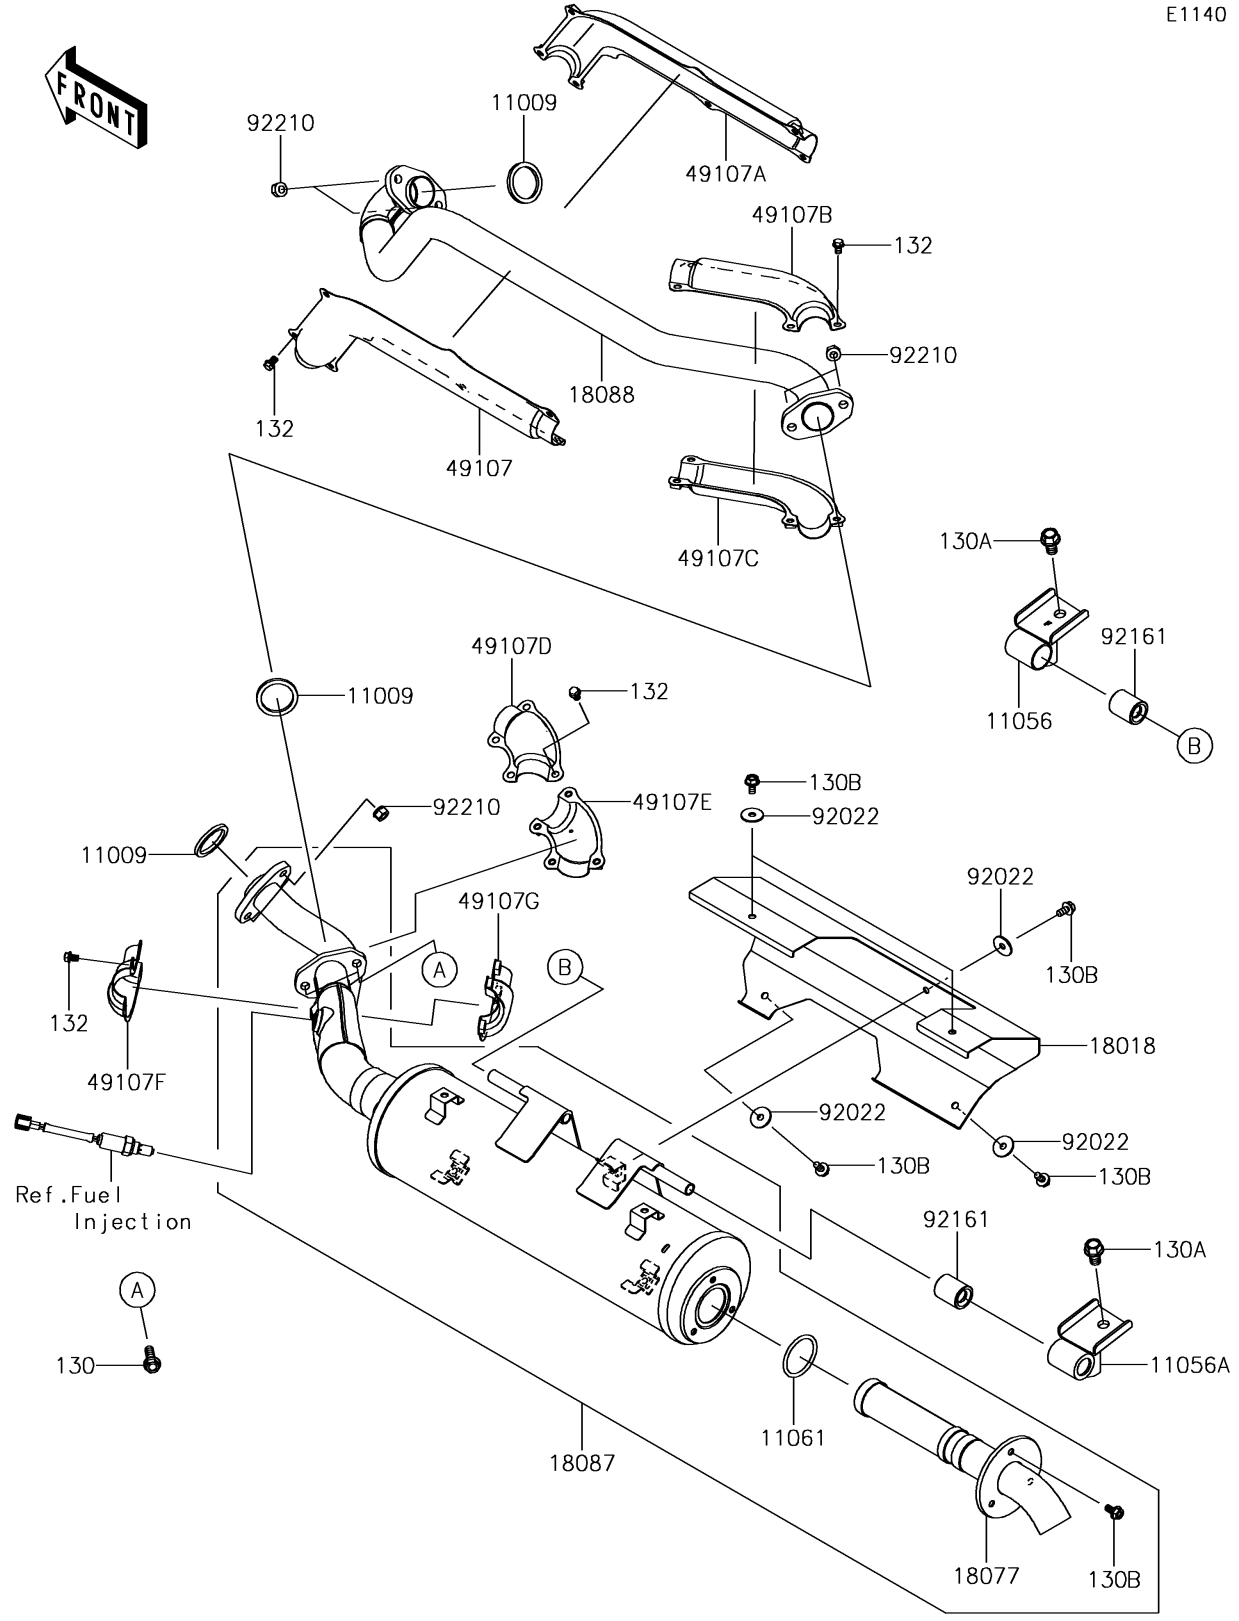

2019 BRUTE FORCE® 750 4x4i EPS PARTS DIAGRAM

Muffler(s)

E1140

2019 BRUTE FORCE® 750 4x4i EPS PARTS LIST

Muffler(s)

ITEM NAME	PART NUMBER	QUANTITY
GASKET,EXHAUST HOLDER (Ref # 11009)	11009-1894	3
BRACKET,MUFFLER,FR (Ref # 11056)	11056-0532	1
BRACKET,MUFFLER,RR (Ref # 11056A)	11056-0533	1
GASKET,38.9X46.4X3.0 (Ref # 11061)	11061-0082	1
BOLT-FLANGED,8X30 (Ref # 130)	130BD0830	2
BOLT-FLANGED,10X16 (Ref # 130A)	130CA1016	2
BOLT-FLANGED,6X12 (Ref # 130B)	130CD0612	8
BOLT-FLANGED-SMALL,6X8 (Ref # 132)	132BD0608	18
PLATE-HEAT GUARD (Ref # 18018)	18018-0036	1
ARRESTER-SPARK (Ref # 18077)	18077-0702	1
MUFFLER (Ref # 18087)	18087-0305	1
PIPE-EXHAUST (Ref # 18088)	18088-0856	1
COVER-EXHAUST PIPE,FR,FR,LH (Ref # 49107)	49107-0759	1
COVER-EXHAUST PIPE,FR,FR,RH (Ref # 49107A)	49107-0760	1
COVER-EXHAUST PIPE,FR,RR,UPP (Ref # 49107B)	49107-0761	1
COVER-EXHAUST PIPE,FR,RR,LWR (Ref # 49107C)	49107-0762	1
COVER-EXHAUST PIPE,RR,FR,UPP (Ref # 49107D)	49107-0763	1
COVER-EXHAUST PIPE,RR,FR,LWR (Ref # 49107E)	49107-0764	1
COVER-EXHAUST PIPE,RR,RR,FR (Ref # 49107F)	49107-0765	1
COVER-EXHAUST PIPE,RR,RR,RR (Ref # 49107G)	49107-0766	1
WASHER,6.5X22X1.6 (Ref # 92022)	92022-237	5
DAMPER (Ref # 92161)	92161-0961	2
NUT,8MM (Ref # 92210)	92210-1242	6