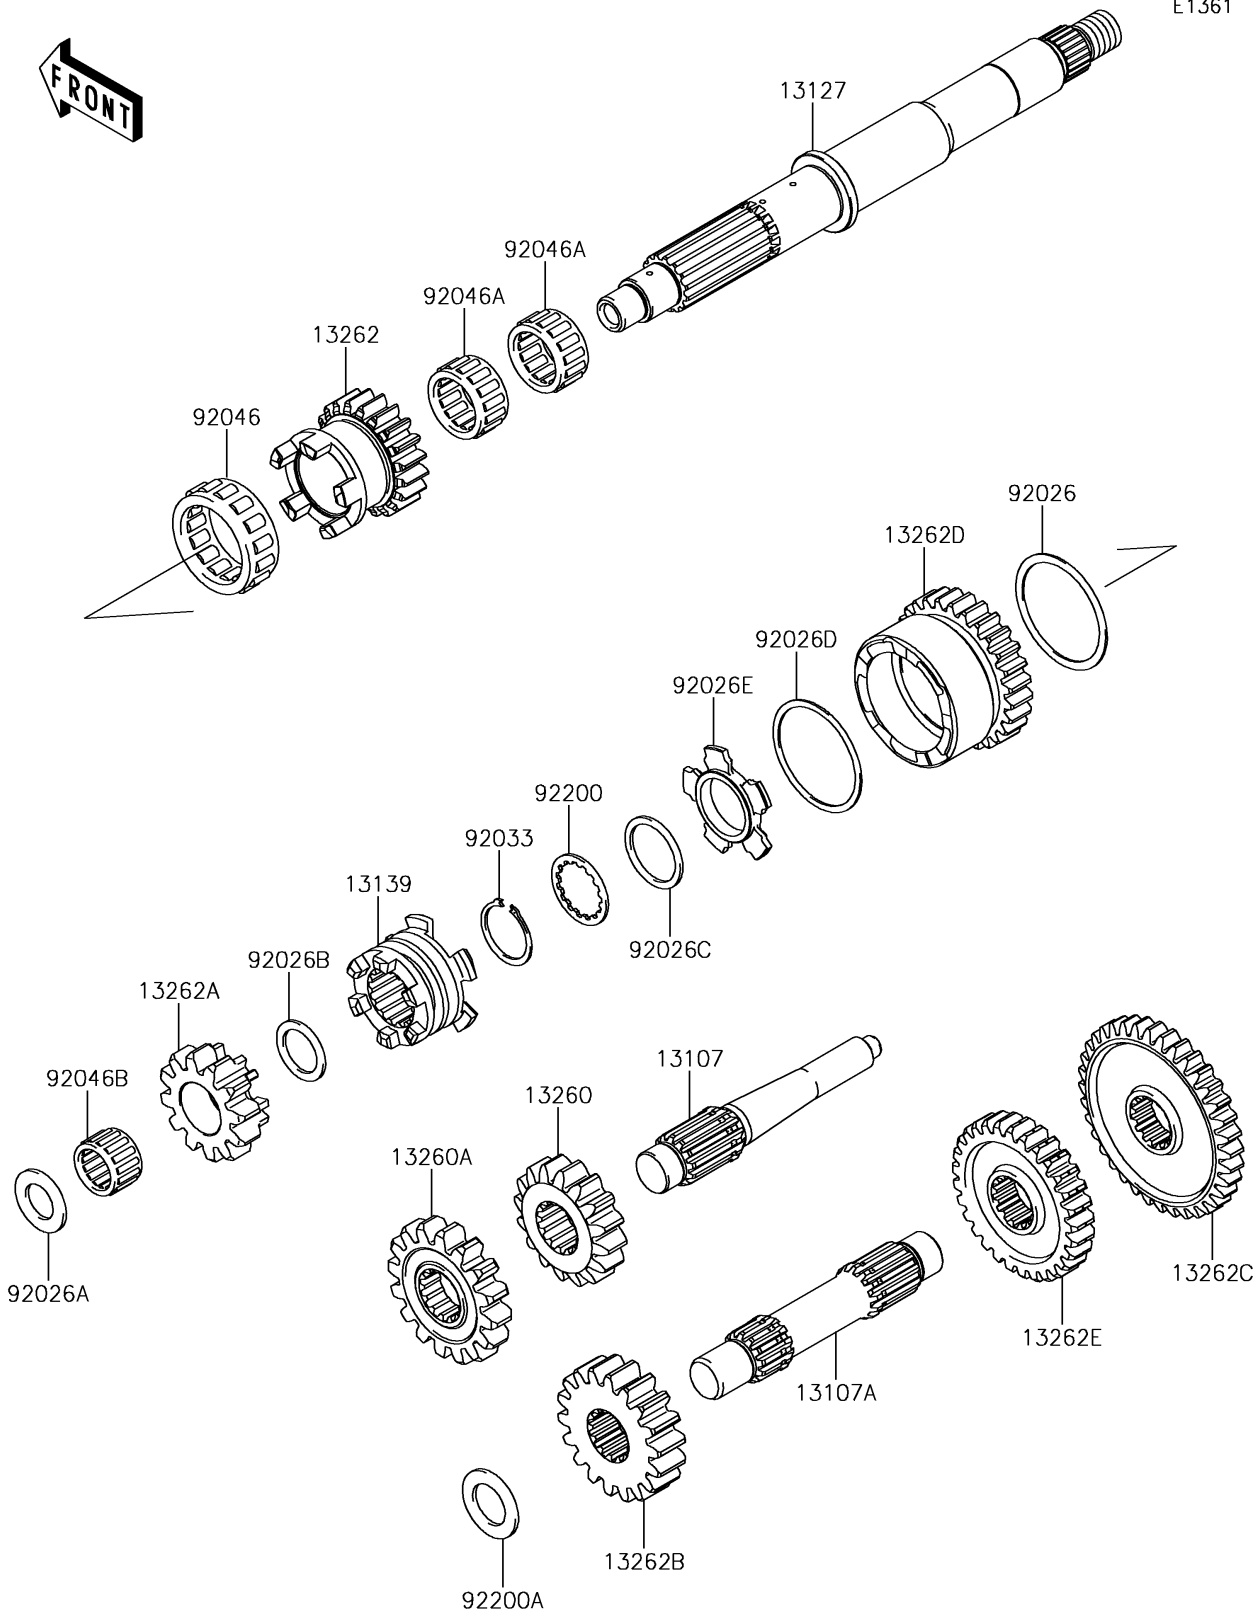

2015 BRUTE FORCE® 750 4x4i EPS PARTS DIAGRAM

Transmission

E1361

2015 BRUTE FORCE® 750 4x4i EPS PARTS LIST

Transmission

ITEM NAME	PART NUMBER	QUANTITY
SHAFT,REVERSE,IDLE (Ref # 13107)	13107-0754	1
SHAFT,COUNTER (Ref # 13107A)	13107-0755	1
SHAFT-TRANSMISSION INPUT (Ref # 13127)	13127-0053	1
SHIFTER (Ref # 13139)	13139-0626	1
GEAR,OUTPUT REVERSE,16T (Ref # 13260)	13260-1872	1
GEAR,DRIVEN REVERSE,16T (Ref # 13260A)	13260-1873	1
GEAR,INPUT LOW,20T (Ref # 13262)	13262-0234	1
GEAR,INPUT REVERSE,12T (Ref # 13262A)	13262-0235	1
GEAR,OUTPUT DRIVE,18T (Ref # 13262B)	13262-0432	1
GEAR,DRIVEN LOW,36T (Ref # 13262C)	13262-0794	1
GEAR,INPUT HI,27T (Ref # 13262D)	13262-0837	1
GEAR,DRIVEN HI,29T (Ref # 13262E)	13262-0838	1
SPACER,48.2X56X1.0 (Ref # 92026)	92026-0163	1
SPACER,17.3X30X2.0 (Ref # 92026A)	92026-1415	1
SPACER,21.2X29X1.6 (Ref # 92026B)	92026-1568	1
SPACER,28.2X34.5X1.6 (Ref # 92026C)	92026-1587	1
SPACER,48.2X54.3X1.0 (Ref # 92026D)	92026-1599	1
SPACER,HI&LOW (Ref # 92026E)	92026-1600	1
RING-SNAP,25.9X30.6X1.2 (Ref # 92033)	92033-1037	1
BEARING-NEEDLE,HIGH GEAR (Ref # 92046)	92046-1276	1
BEARING-NEEDLE,FWF-283317 (Ref # 92046A)	92046-1278	2
BEARING-NEEDLE,REVERSE GEAR (Ref # 92046B)	92046-1279	1
WASHER,28.5X34.0X1.5 (Ref # 92200)	92200-1240	1
WASHER,20.3X33X2.0 (Ref # 92200A)	92200-1351	1