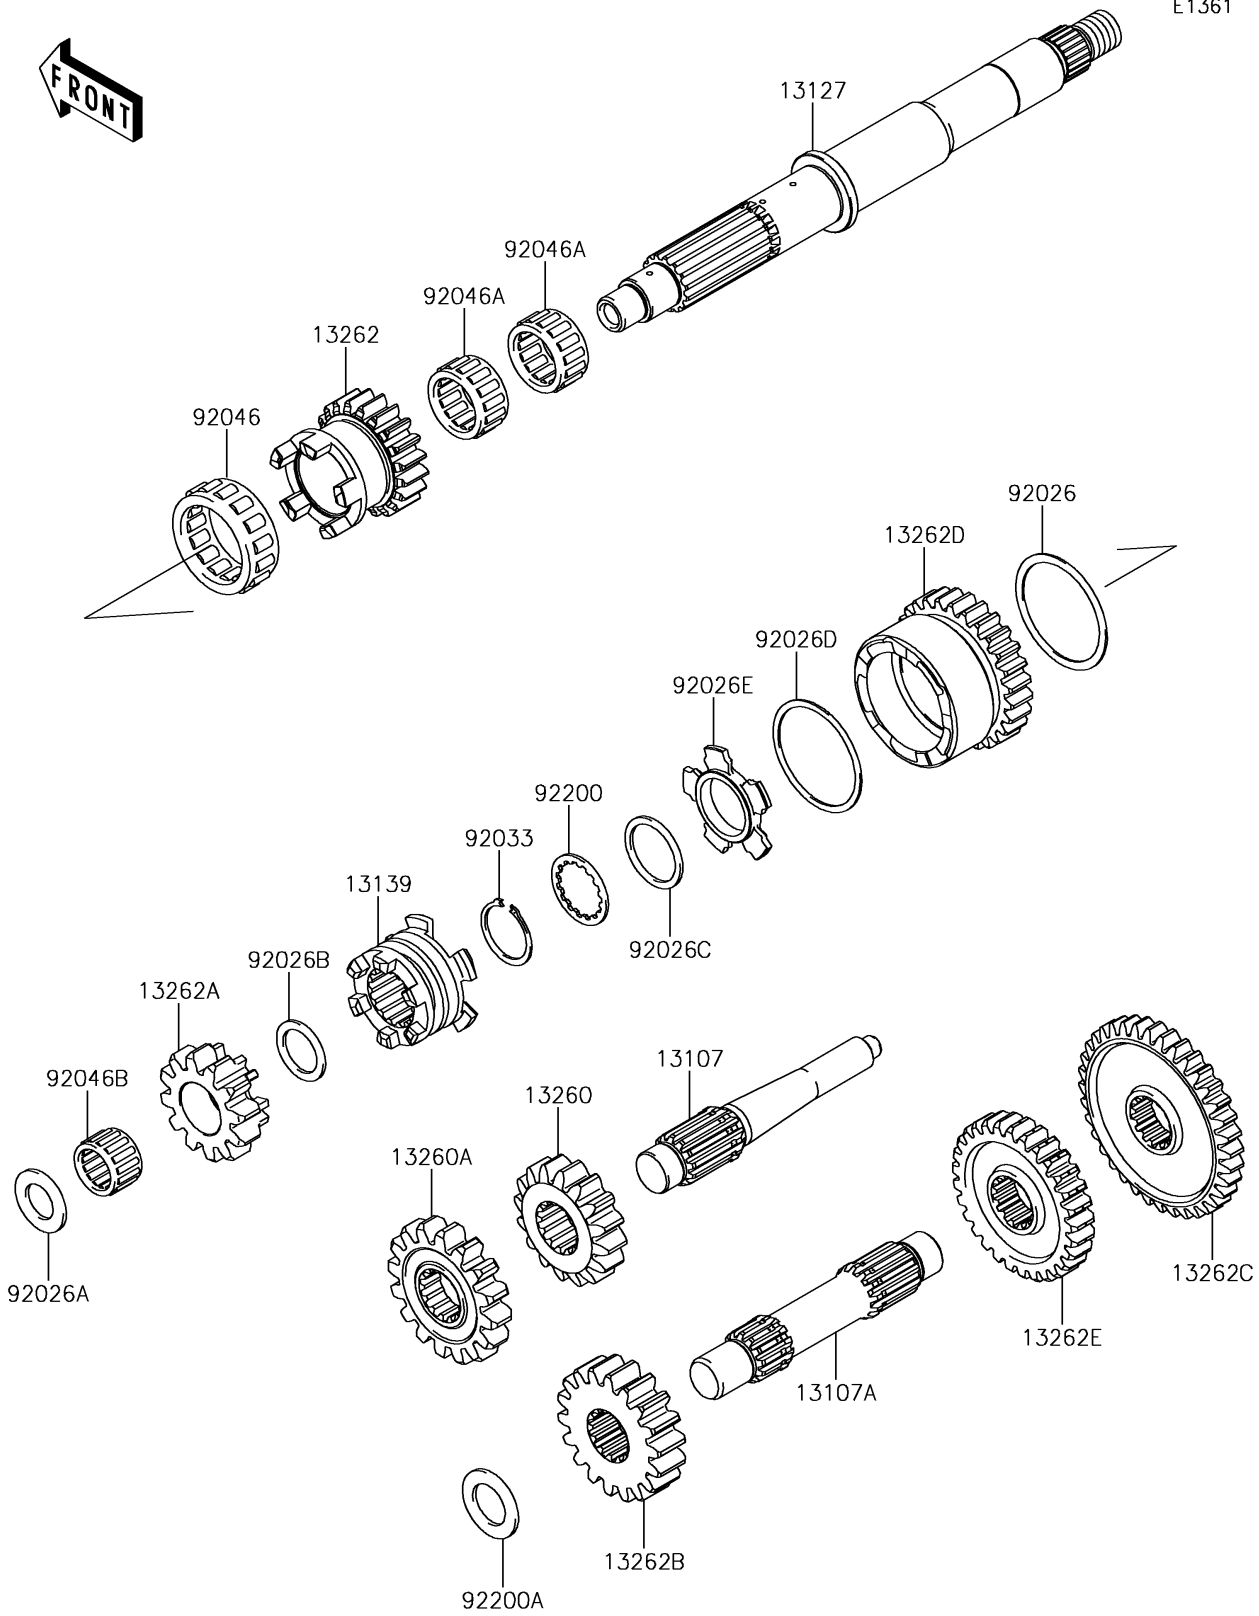

2017 BRUTE FORCE® 750 4x4i EPS PARTS DIAGRAM

Transmission

E1361

2017 BRUTE FORCE® 750 4x4i EPS PARTS LIST

Transmission

ITEM NAME	PART NUMBER	QUANTITY
SHAFT,REVERSE,IDLE (Ref # 13107)	13107-0754	1
SHAFT,COUNTER (Ref # 13107A)	13107-0755	1
SHAFT-TRANSMISSION INPUT (Ref # 13127)	13127-0053	1
SHIFTER (Ref # 13139)	13139-0626	1
GEAR,OUTPUT REVERSE,16T (Ref # 13260)	13260-1872	1
GEAR,DRIVEN REVERSE,16T (Ref # 13260A)	13260-1873	1
GEAR,INPUT LOW,20T (Ref # 13262)	13262-0234	1
GEAR,INPUT REVERSE,12T (Ref # 13262A)	13262-0235	1
GEAR,OUTPUT DRIVE,18T (Ref # 13262B)	13262-0432	1
GEAR,DRIVEN LOW,36T (Ref # 13262C)	13262-0794	1
GEAR,INPUT HI,27T (Ref # 13262D)	13262-0837	1
GEAR,DRIVEN HI,29T (Ref # 13262E)	13262-0838	1
SPACER,48.2X56X1.0 (Ref # 92026)	92026-0163	1
SPACER,17.3X30X2.0 (Ref # 92026A)	92026-1415	1
SPACER,21.2X29X1.6 (Ref # 92026B)	92026-1568	1
SPACER,28.2X34.5X1.6 (Ref # 92026C)	92026-1587	1
SPACER,48.2X54.3X1.0 (Ref # 92026D)	92026-1599	1
SPACER,HI&LOW (Ref # 92026E)	92026-1600	1
RING-SNAP,25.9X30.6X1.2 (Ref # 92033)	92033-1037	1
BEARING-NEEDLE,HIGH GEAR (Ref # 92046)	92046-1276	1
BEARING-NEEDLE,FWF-283317 (Ref # 92046A)	92046-1278	2
BEARING-NEEDLE,REVERSE GEAR (Ref # 92046B)	92046-1279	1
WASHER,28.5X34.0X1.5 (Ref # 92200)	92200-1240	1
WASHER,20.3X33X2.0 (Ref # 92200A)	92200-1351	1