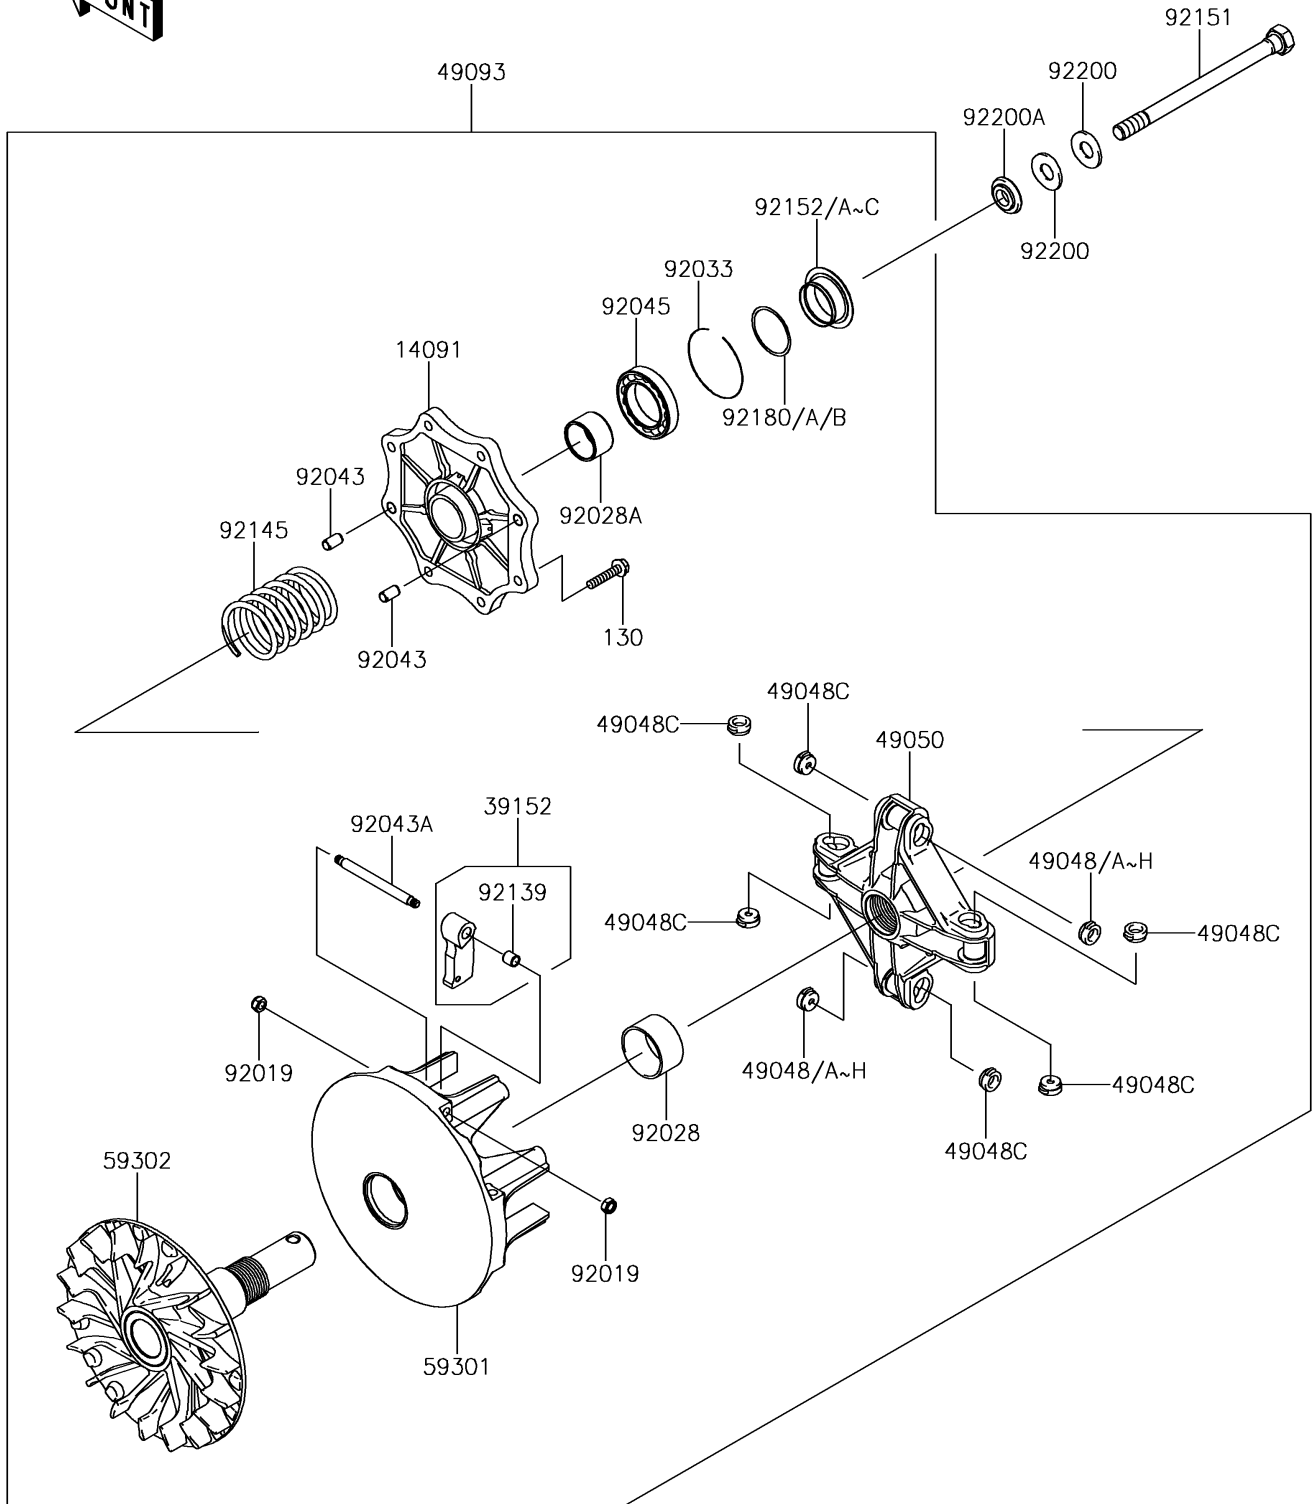

# 2017 BRUTE FORCE® 750 4x4i EPS PARTS DIAGRAM

Drive Converter

E1391

## 2017 BRUTE FORCE® 750 4x4i EPS PARTS LIST

### Drive Converter

ITEM NAME	PART NUMBER	QUANTITY
BOLT-FLANGED,6X30 (Ref # 130)	130CA0630	8
COVER (Ref # 14091)	14091-1804	1
WEIGHT-RAMP (Ref # 39152)	39152-0034	4
SHOE,T=7.2 (Ref # 49048)	49048-1087	AR
SHOE,T=7.3 (Ref # 49048A)	49048-1088	AR
SHOE,T=7.4 (Ref # 49048B)	49048-1089	AR
SHOE,T=7.5 (Ref # 49048C)	49048-1090	8
SHOE,T=7.6 (Ref # 49048D)	49048-1091	AR
SHOE,T=7.7 (Ref # 49048E)	49048-1092	AR
SHOE,T=7.8 (Ref # 49048F)	49048-1093	AR
SHOE,T=7.9 (Ref # 49048G)	49048-1094	AR
SHOE,T=8.0 (Ref # 49048H)	49048-1095	AR
SPIDER (Ref # 49050)	49050-0010	1
CONVERTER-ASSY-DRIVE (Ref # 49093)	49093-0040	1
SHEAVE-MOVABLE (Ref # 59301)	59301-0007	1
SHEAVE-COMP,FIXED (Ref # 59302)	59302-0078	1
NUT,LOCK,6MM (Ref # 92019)	92019-008	8
BUSHING (Ref # 92028)	92028-1975	1
BUSHING (Ref # 92028A)	92028-1980	1
RING-SNAP (Ref # 92033)	92033-0063	1
PIN,6.2X8X14 (Ref # 92043)	92043-1263	2
PIN (Ref # 92043A)	92043-1688	4
BEARING-BALL,6907DDG8C4 S6NS (Ref # 92045)	92045-1453	1
BUSHING (Ref # 92139)	92139-0215	4
SPRING (Ref # 92145)	92145-0794	1
BOLT,12X165 (Ref # 92151)	92151-1393	1
COLLAR,T=1.6 (Ref # 92152)	92152-1436	AR
COLLAR,T=3.0 (Ref # 92152A)	92152-1437	AR
COLLAR,T=2.3 (Ref # 92152B)	92152-1438	AR

### Drive Converter

ITEM NAME	PART NUMBER	QUANTITY
COLLAR,T=3.7 (Ref # 92152C)	92152-1440	AR
SHIM,35X40X0.10 (Ref # 92180)	92180-1378	AR
SHIM,35X40X0.20 (Ref # 92180A)	92180-1379	AR
SHIM,35X40X0.30 (Ref # 92180B)	92180-1380	AR
WASHER,SPRING (Ref # 92200)	92200-1504	2
WASHER (Ref # 92200A)	92200-1634	1