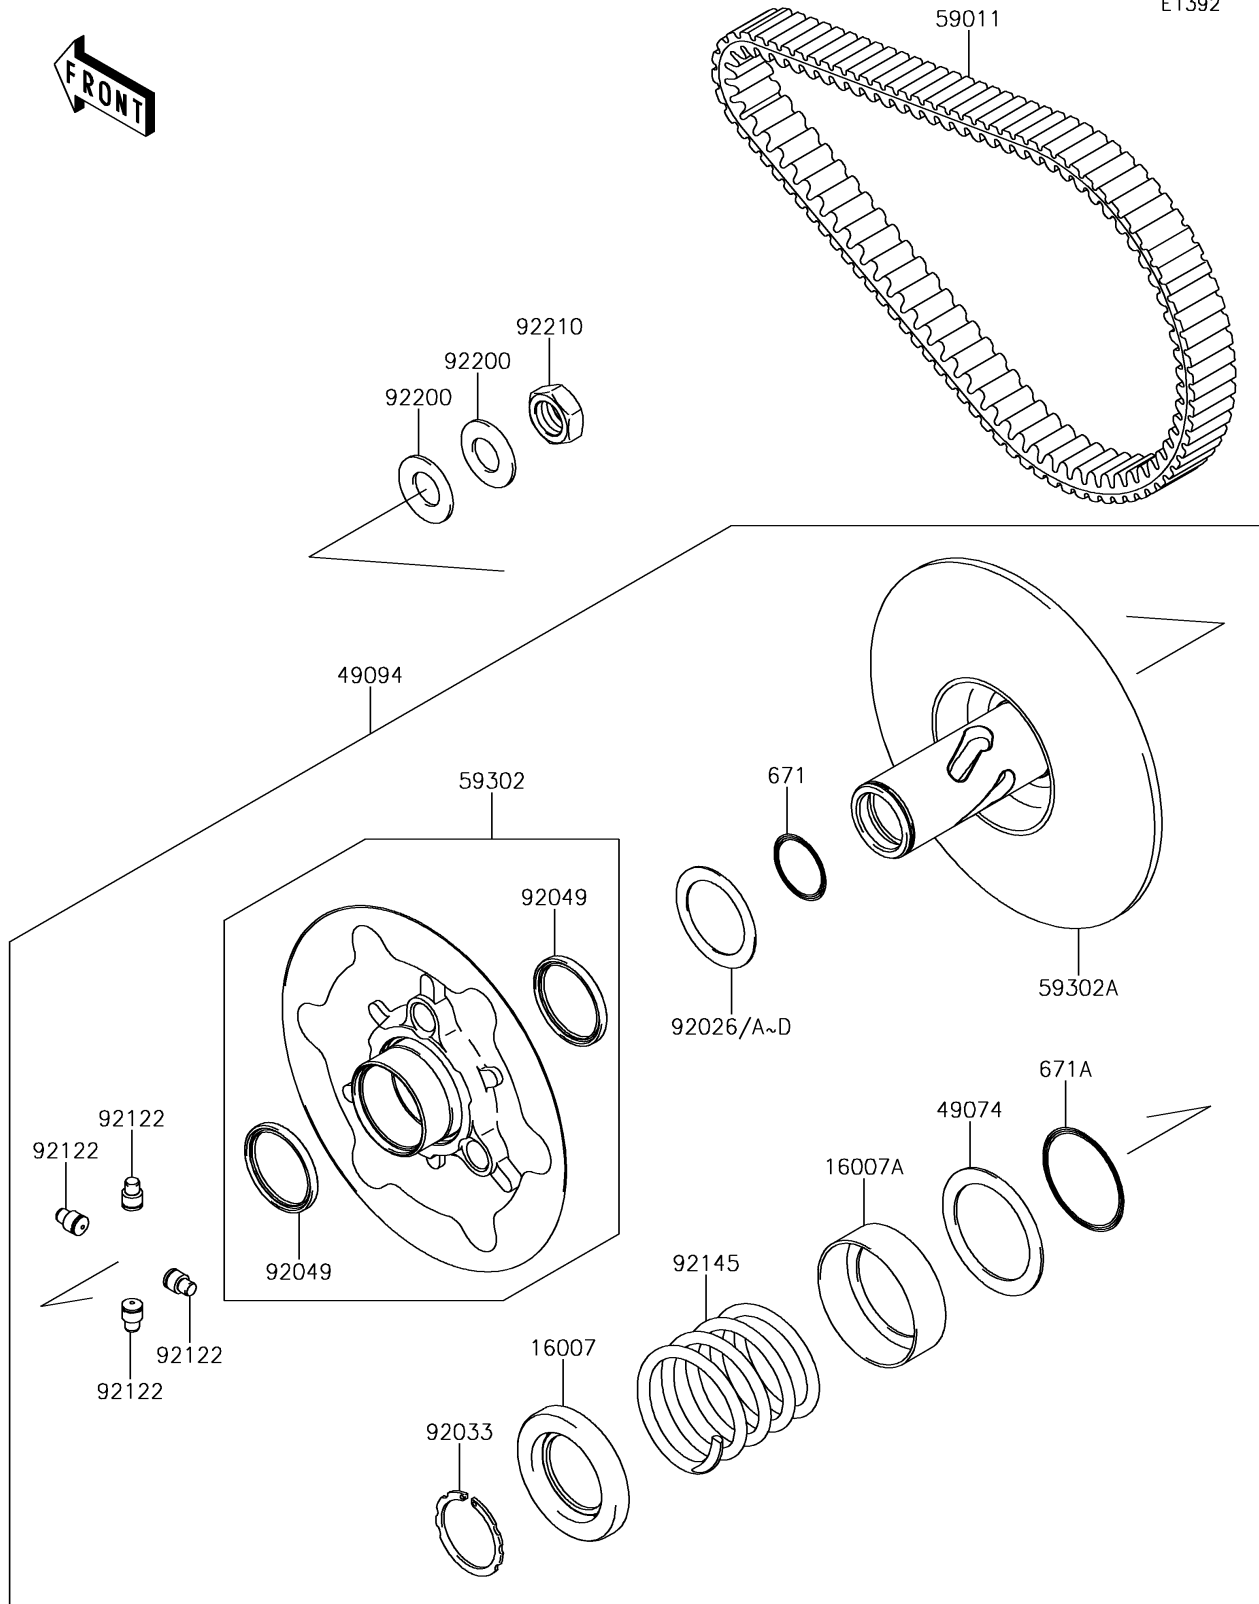

2015 BRUTE FORCE® 750 4x4i EPS PARTS DIAGRAM

Driven Converter/Drive Belt

E1392

2015 BRUTE FORCE® 750 4x4i EPS PARTS LIST

Driven Converter/Drive Belt

ITEM NAME	PART NUMBER	QUANTITY
SEAT-SPRING (Ref # 16007)	16007-1203	1
SEAT-SPRING,SHEAVE MOVABLE (Ref # 16007A)	16007-1221	1
PLATE-THRUST (Ref # 49074)	49074-1055	1
CONVERTER-ASSY-DRIVEN (Ref # 49094)	49094-0051	1
BELT,CVT (Ref # 59011)	59011-0019	1
SHEAVE-COMP,MOVABLE (Ref # 59302)	59302-0039	1
SHEAVE-COMP,FIXED (Ref # 59302A)	59302-0077	1
O RING (Ref # 671)	671D2530	1
O RING (Ref # 671A)	671D2550	1
SPACER,T=0.30 (Ref # 92026)	92026-0034	AR
SPACER,T=1.00 (Ref # 92026A)	92026-1565	AR
SPACER,T=0.60 (Ref # 92026B)	92026-1569	AR
SPACER,T=1.40 (Ref # 92026C)	92026-1570	AR
SPACER,T=0.80 (Ref # 92026D)	92026-1617	AR
RING-SNAP (Ref # 92033)	92033-1317	1
SEAL-OIL (Ref # 92049)	92049-1528	2
ROLLER (Ref # 92122)	92122-1209	4
SPRING,PURPLE (Ref # 92145)	92145-1499	1
WASHER (Ref # 92200)	92200-1505	2
NUT,18MM (Ref # 92210)	92210-1367	1