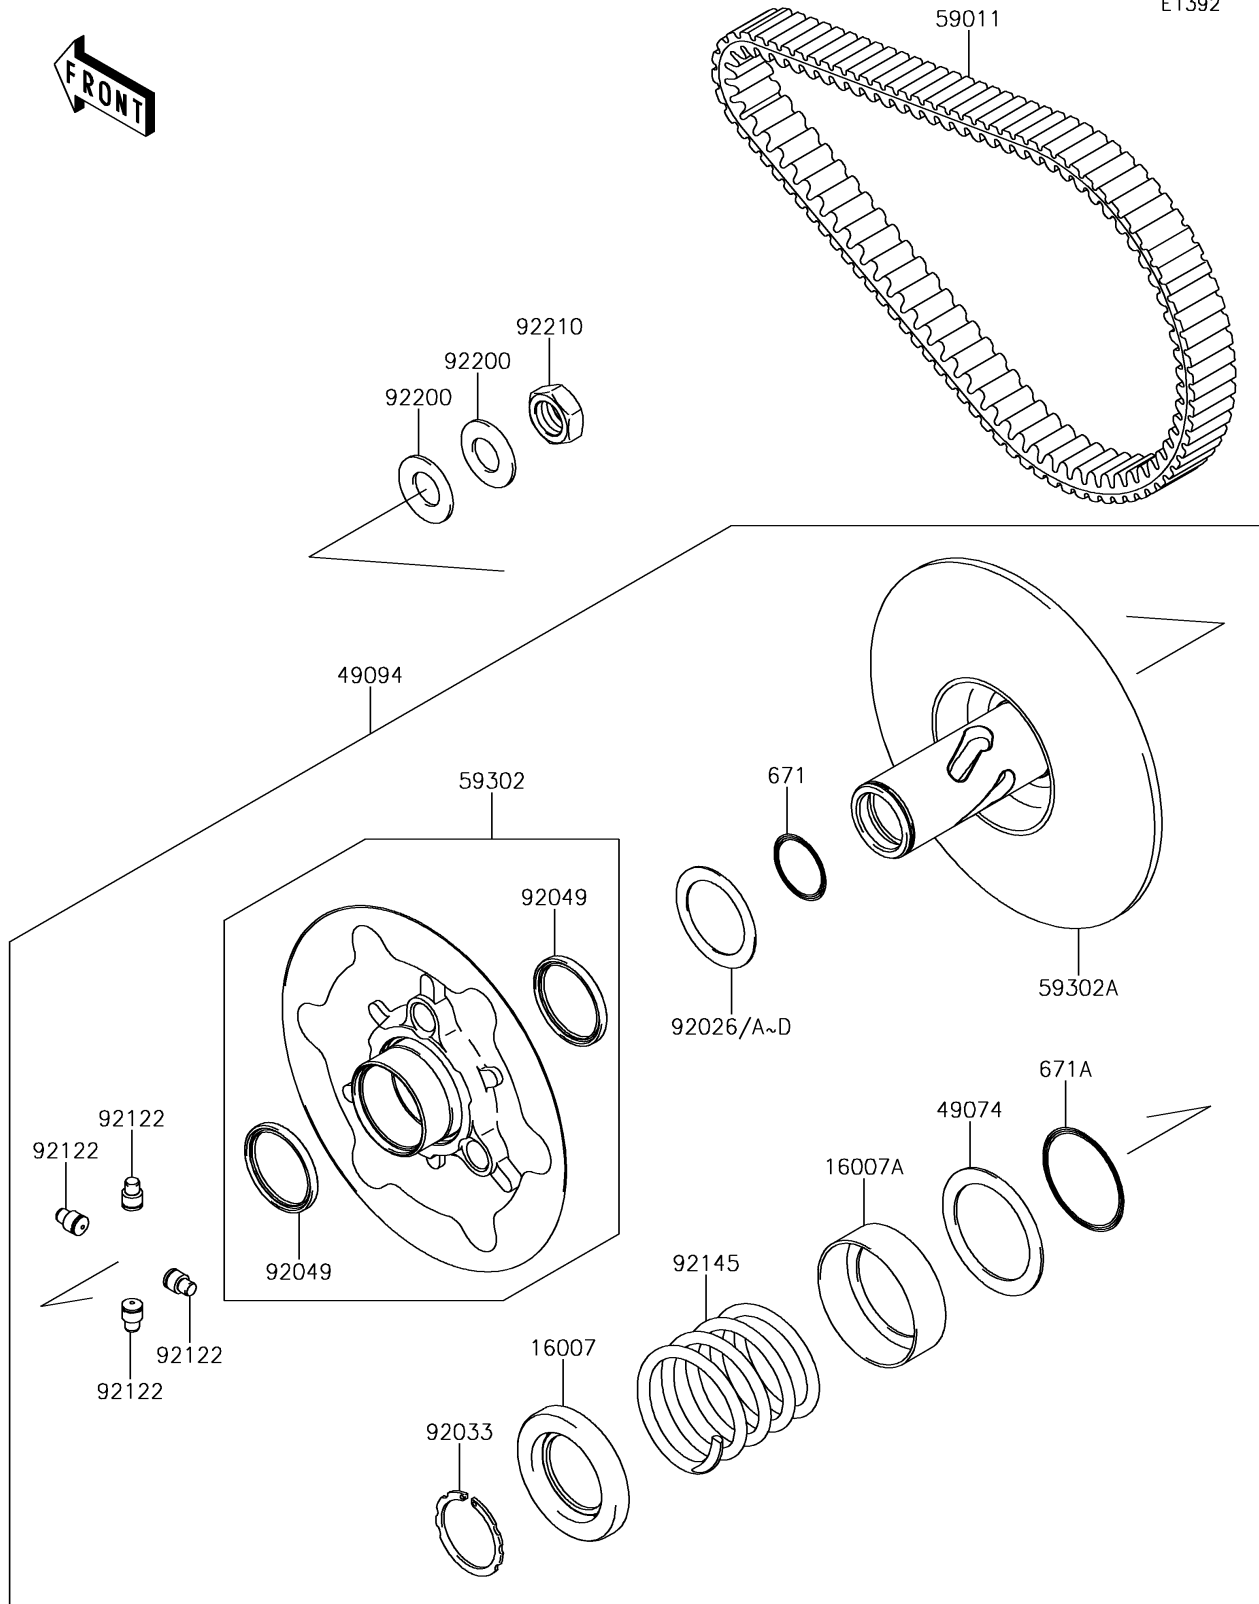

# 2017 BRUTE FORCE® 750 4x4i EPS PARTS DIAGRAM

Driven Converter/Drive Belt

E1392

## 2017 BRUTE FORCE® 750 4x4i EPS PARTS LIST

### Driven Converter/Drive Belt

ITEM NAME	PART NUMBER	QUANTITY
SEAT-SPRING (Ref # 16007)	16007-1203	1
SEAT-SPRING,SHEAVE MOVABLE (Ref # 16007A)	16007-1221	1
PLATE-THRUST (Ref # 49074)	49074-1055	1
CONVERTER-ASSY-DRIVEN (Ref # 49094)	49094-0051	1
BELT,CVT (Ref # 59011)	59011-0019	1
SHEAVE-COMP,MOVABLE (Ref # 59302)	59302-0039	1
SHEAVE-COMP,FIXED (Ref # 59302A)	59302-0077	1
O RING (Ref # 671)	671D2530	1
O RING (Ref # 671A)	671D2550	1
SPACER,T=0.30 (Ref # 92026)	92026-0034	AR
SPACER,T=1.00 (Ref # 92026A)	92026-1565	AR
SPACER,T=0.60 (Ref # 92026B)	92026-1569	AR
SPACER,T=1.40 (Ref # 92026C)	92026-1570	AR
SPACER,T=0.80 (Ref # 92026D)	92026-1617	AR
RING-SNAP (Ref # 92033)	92033-1317	1
SEAL-OIL (Ref # 92049)	92049-1528	2
ROLLER (Ref # 92122)	92122-1209	4
SPRING,PURPLE (Ref # 92145)	92145-1499	1
WASHER (Ref # 92200)	92200-1505	2
NUT,18MM (Ref # 92210)	92210-1367	1