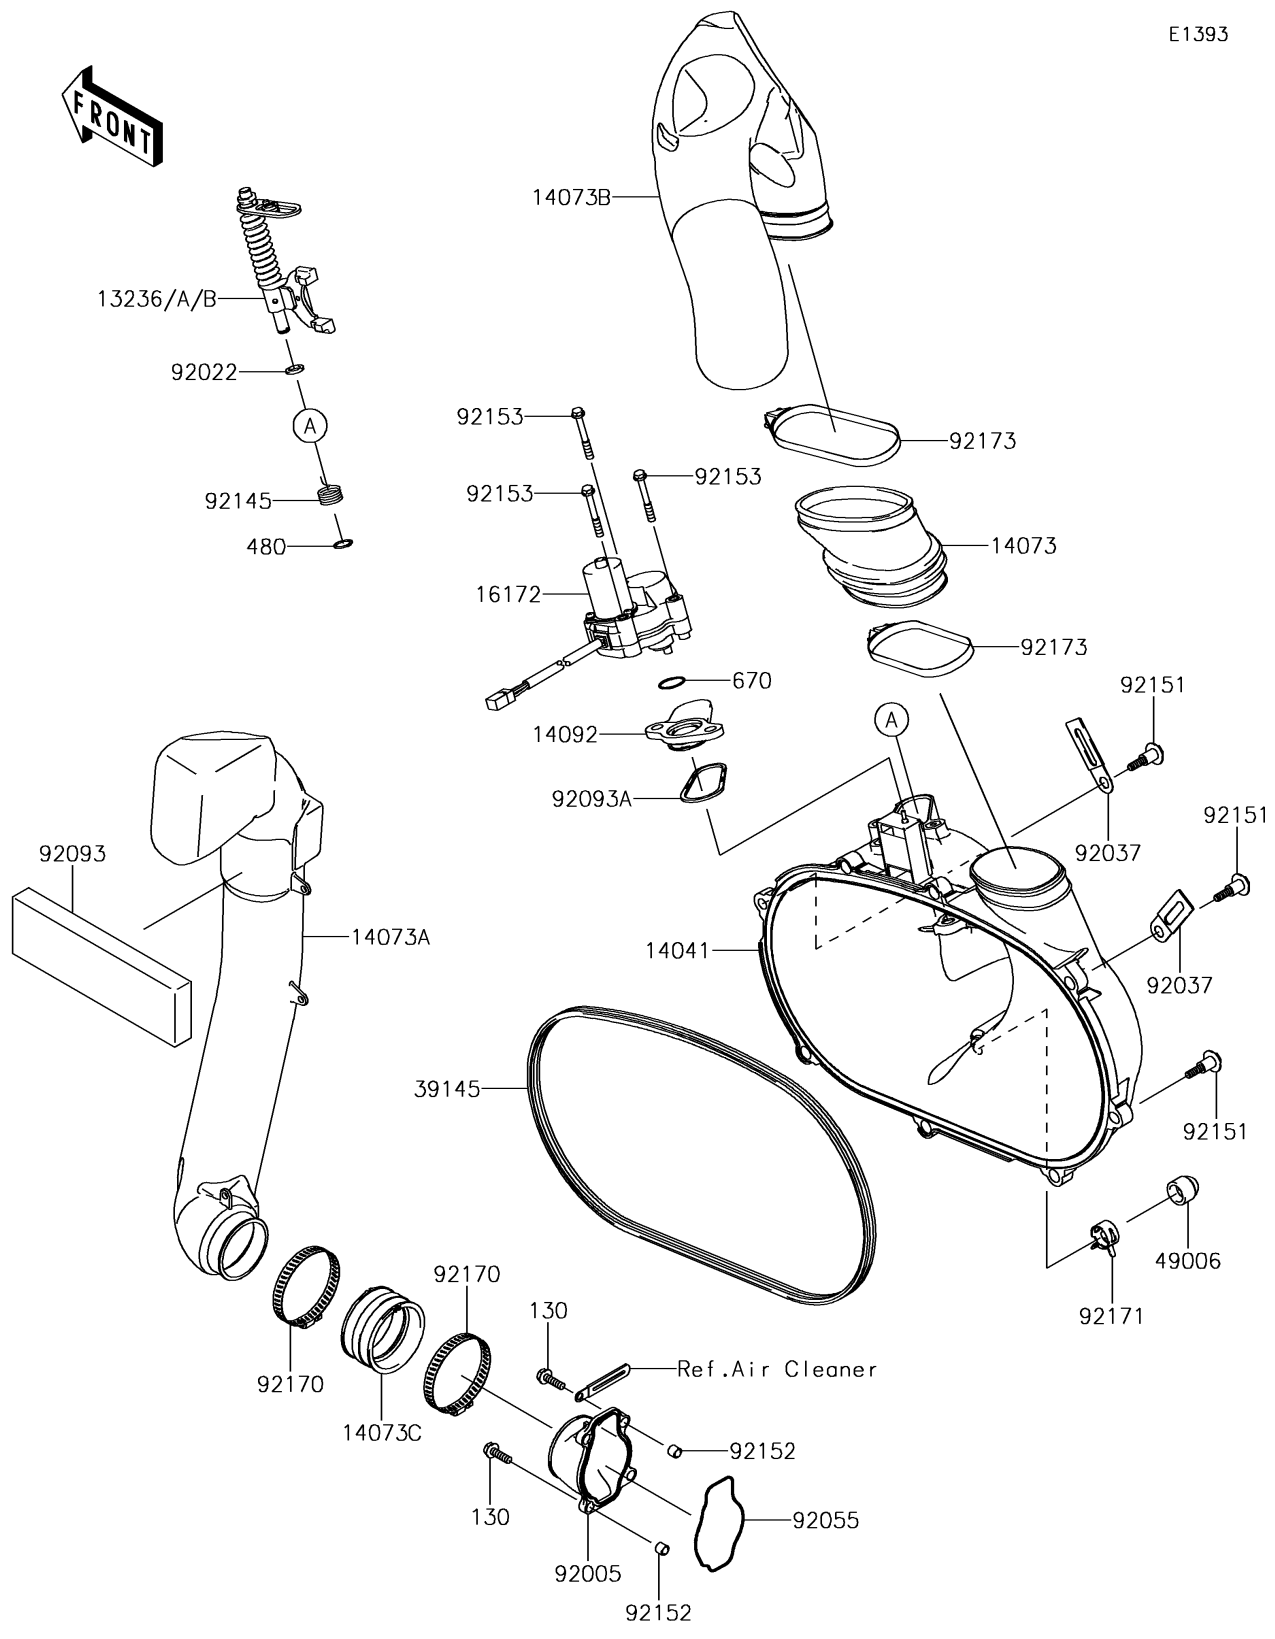

2018 BRUTE FORCE® 750 4x4i EPS PARTS DIAGRAM

Converter Cover

E1393

2018 BRUTE FORCE® 750 4x4i EPS PARTS LIST

Converter Cover

ITEM NAME	PART NUMBER	QUANTITY
BOLT-FLANGED,6X20 (Ref # 130)	130CA0620	4
LEVER-COMP,YELLOW (Ref # 13236)	13236-0046	AR
LEVER-COMP,GREEN (Ref # 13236A)	13236-0047	AR
LEVER-COMP,PAINT LESS (Ref # 13236B)	13236-0048	1
COVER-COMP (Ref # 14041)	14041-0556	1
DUCT,EXHAUST JOINT (Ref # 14073)	14073-0028	1
DUCT,INTAKE (Ref # 14073A)	14073-0298	1
DUCT,EXHAUST (Ref # 14073B)	14073-0734	1
DUCT,JOINT (Ref # 14073C)	14073-1775	1
COVER (Ref # 14092)	14092-0780	1
ACTUATOR (Ref # 16172)	16172-0018	1
TRIM-SEAL (Ref # 39145)	39145-0702	1
CIRCLIP-TYPE-C,10MM (Ref # 480)	480J1000	1
BOOT,DRAIN (Ref # 49006)	49006-0560	1
O RING (Ref # 670)	670D3022	1
FITTING (Ref # 92005)	92005-0718	1
WASHER,10.2X16X1 (Ref # 92022)	92022-1829	1
CLAMP (Ref # 92037)	92037-1780	2
RING-O (Ref # 92055)	92055-1630	1
SEAL (Ref # 92093)	92093-0581	1
SEAL (Ref # 92093A)	92093-1548	1
SPRING (Ref # 92145)	92145-1567	1
BOLT,FLANGED,6X30 (Ref # 92151)	92151-1686	8
COLLAR (Ref # 92152)	92152-1332	4
BOLT,6X47 (Ref # 92153)	92153-0678	3
CLAMP (Ref # 92170)	92170-1764	2
CLAMP (Ref # 92171)	92171-0329	1
CLAMP (Ref # 92173)	92173-0260	2