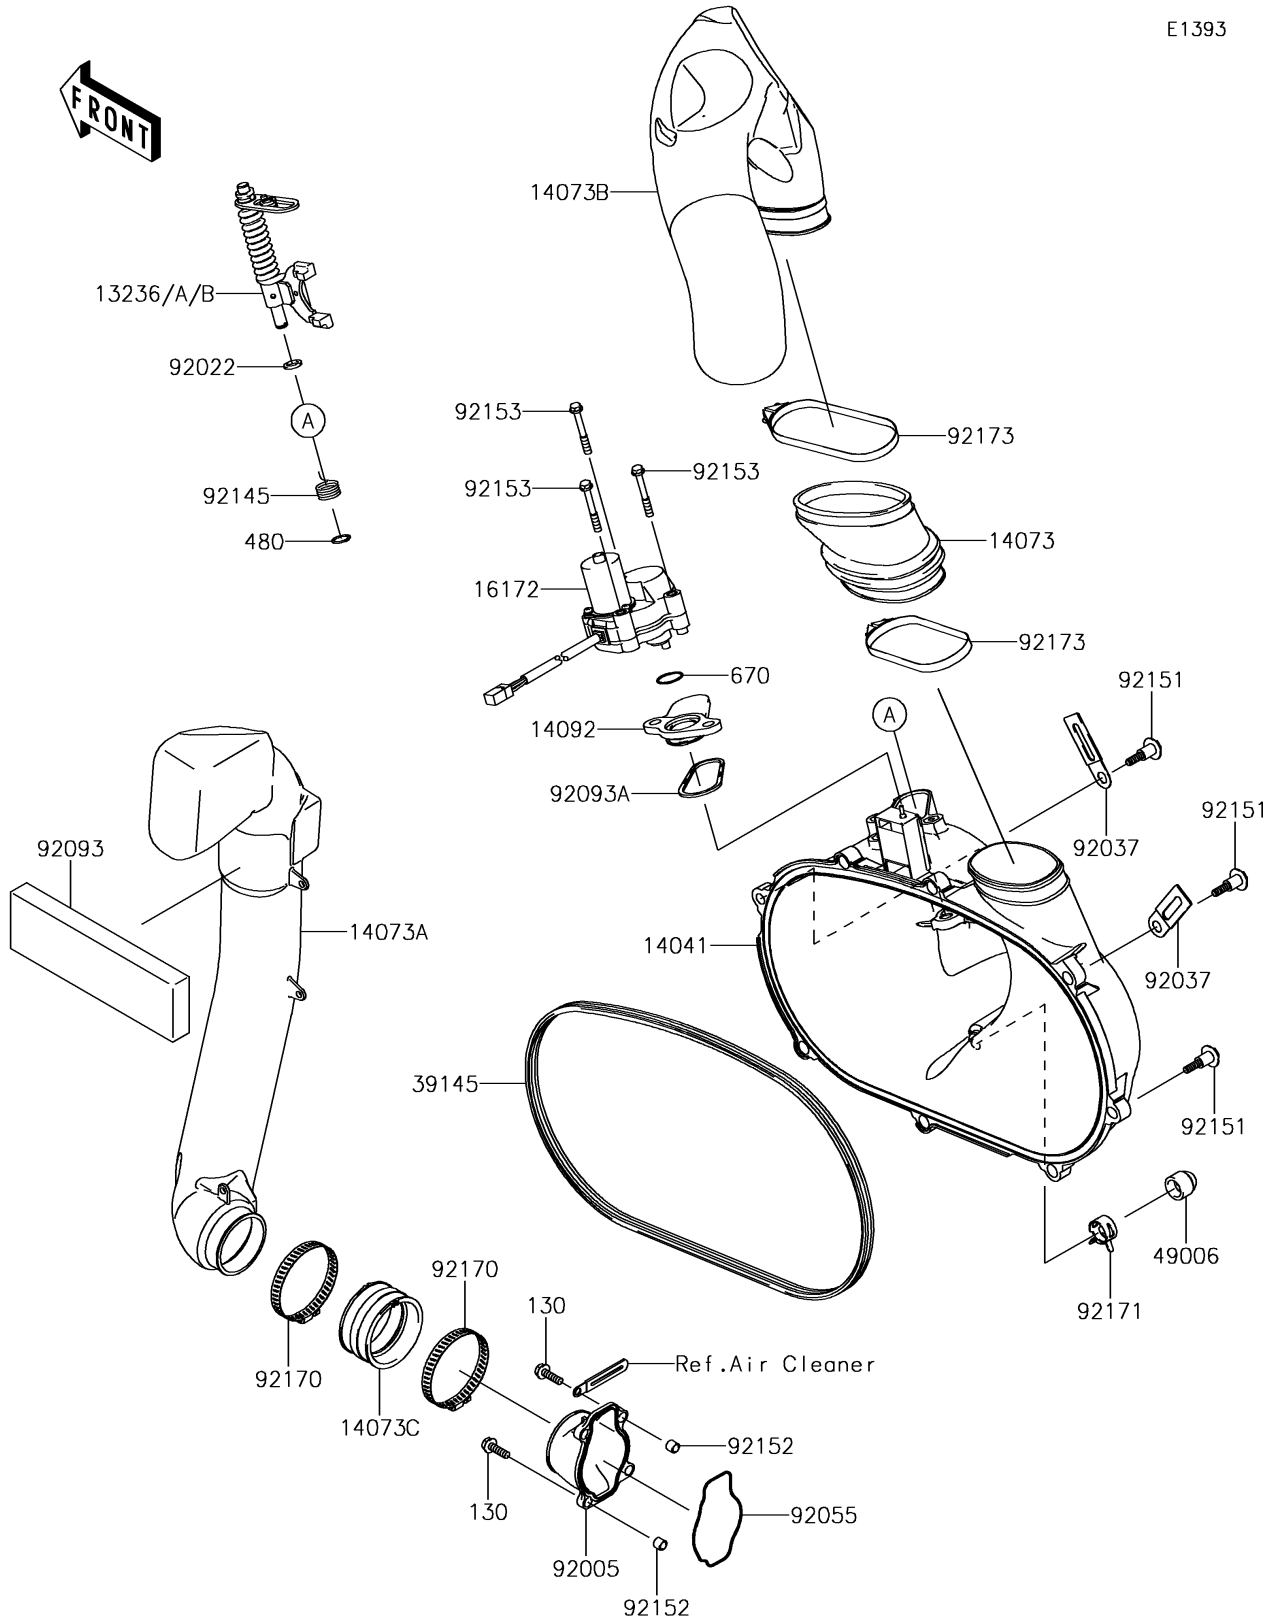

# 2019 BRUTE FORCE® 750 4x4i EPS PARTS DIAGRAM

## Converter Cover

E1393

## 2019 BRUTE FORCE® 750 4x4i EPS PARTS LIST

### Converter Cover

ITEM NAME	PART NUMBER	QUANTITY
BOLT-FLANGED,6X20 (Ref # 130)	130CA0620	4
LEVER-COMP,YELLOW (Ref # 13236)	13236-0046	AR
LEVER-COMP,GREEN (Ref # 13236A)	13236-0047	AR
LEVER-COMP,PAINT LESS (Ref # 13236B)	13236-0048	1
COVER-COMP (Ref # 14041)	14041-0556	1
DUCT,EXHAUST JOINT (Ref # 14073)	14073-0028	1
DUCT,INTAKE (Ref # 14073A)	14073-0298	1
DUCT,EXHAUST (Ref # 14073B)	14073-0734	1
DUCT,JOINT (Ref # 14073C)	14073-1775	1
COVER (Ref # 14092)	14092-0780	1
ACTUATOR (Ref # 16172)	16172-0018	1
TRIM-SEAL (Ref # 39145)	39145-0702	1
CIRCLIP-TYPE-C,10MM (Ref # 480)	480J1000	1
BOOT,DRAIN (Ref # 49006)	49006-0560	1
O RING (Ref # 670)	670D3022	1
FITTING (Ref # 92005)	92005-0718	1
WASHER,10.2X16X1 (Ref # 92022)	92022-1829	1
CLAMP (Ref # 92037)	92037-1780	2
RING-O (Ref # 92055)	92055-1630	1
SEAL (Ref # 92093)	92093-0581	1
SEAL (Ref # 92093A)	92093-1548	1
SPRING (Ref # 92145)	92145-1567	1
BOLT,FLANGED,6X30 (Ref # 92151)	92151-1686	8
COLLAR (Ref # 92152)	92152-1332	4
BOLT,6X47 (Ref # 92153)	92153-0678	3
CLAMP (Ref # 92170)	92170-1764	2
CLAMP (Ref # 92171)	92171-0329	1
CLAMP (Ref # 92173)	92173-0260	2