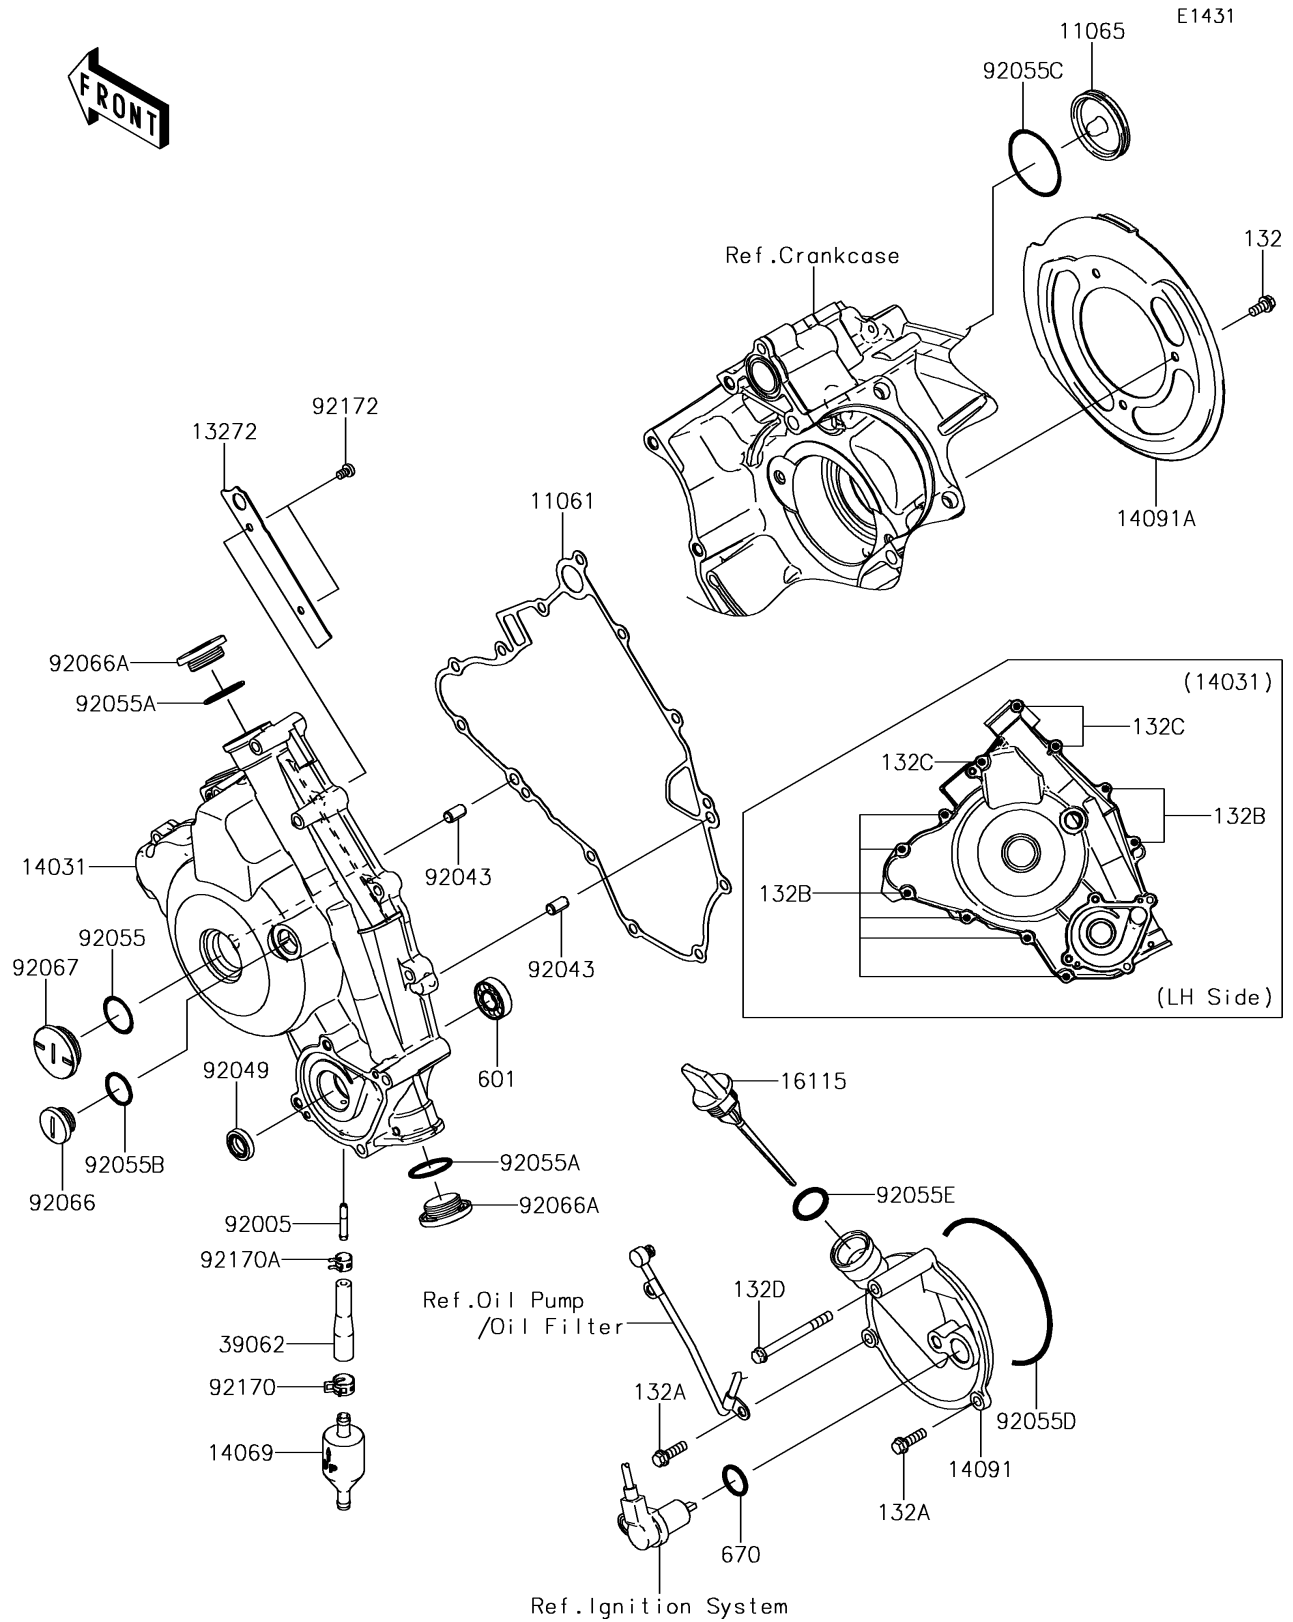

2016 BRUTE FORCE® 750 4x4i EPS PARTS DIAGRAM

Engine Cover(s)

2016 BRUTE FORCE® 750 4x4i EPS PARTS LIST

Engine Cover(s)

ITEM NAME	PART NUMBER	QUANTITY
GASKET (Ref # 11061)	11061-1119	1
CAP (Ref # 11065)	11065-1151	1
BOLT-FLANGED-SMALL,6X12 (Ref # 132)	132BA0612	3
PLATE (Ref # 13272)	13272-1090	1
BOLT-FLANGED-SMALL,6X20 (Ref # 132A)	132BA0620	2
BOLT-FLANGED-SMALL,6X30 (Ref # 132B)	132BA0630	8
BOLT-FLANGED-SMALL,6X55 (Ref # 132C)	132BA0655	3
BOLT-FLANGED-SMALL,6X65 (Ref # 132D)	132BA0665	1
COVER-GENERATOR (Ref # 14031)	14031-0127	1
BREATHER (Ref # 14069)	14069-1051	1
COVER (Ref # 14091)	14091-1365	1
COVER,BELT CONVERTER (Ref # 14091A)	14091-1571	1
CAP-OIL FILLER (Ref # 16115)	16115-0001	1
HOSE-COOLING,CARBURETOR-VALVE (Ref # 39062)	39062-1382	1
BEARING-BALL (Ref # 601)	601A6001	1
O RING,18MM (Ref # 670)	670D2018	1
FITTING (Ref # 92005)	92005-1264	1
PIN,6.2X8X14 (Ref # 92043)	92043-1263	2
SEAL-OIL,12X22X5 (Ref # 92049)	92049-0783	1
RING-O,27.7X2.4 (Ref # 92055)	92055-091	1
RING-O,25.7X2.4 (Ref # 92055A)	92055-1136	2
RING-O,20X2 (Ref # 92055B)	92055-1146	1
RING-O,44.7X2.4 (Ref # 92055C)	92055-1279	1
RING-O,99.5X2.0 (Ref # 92055D)	92055-1632	1
RING-O,20X3 (Ref # 92055E)	92055-2185	1
PLUG,COVER (Ref # 92066)	92066-0011	1
PLUG,25X8 (Ref # 92066A)	92066-0012	2
PLUG,30X8 (Ref # 92067)	92067-024	1
CLAMP (Ref # 92170)	92170-1492	1

2016 BRUTE FORCE® 750 4x4i EPS PARTS LIST

Engine Cover(s)

ITEM NAME	PART NUMBER	QUANTITY
CLAMP (Ref # 92170A)	92170-1493	1
SCREW,5X8 (Ref # 92172)	92172-0119	2