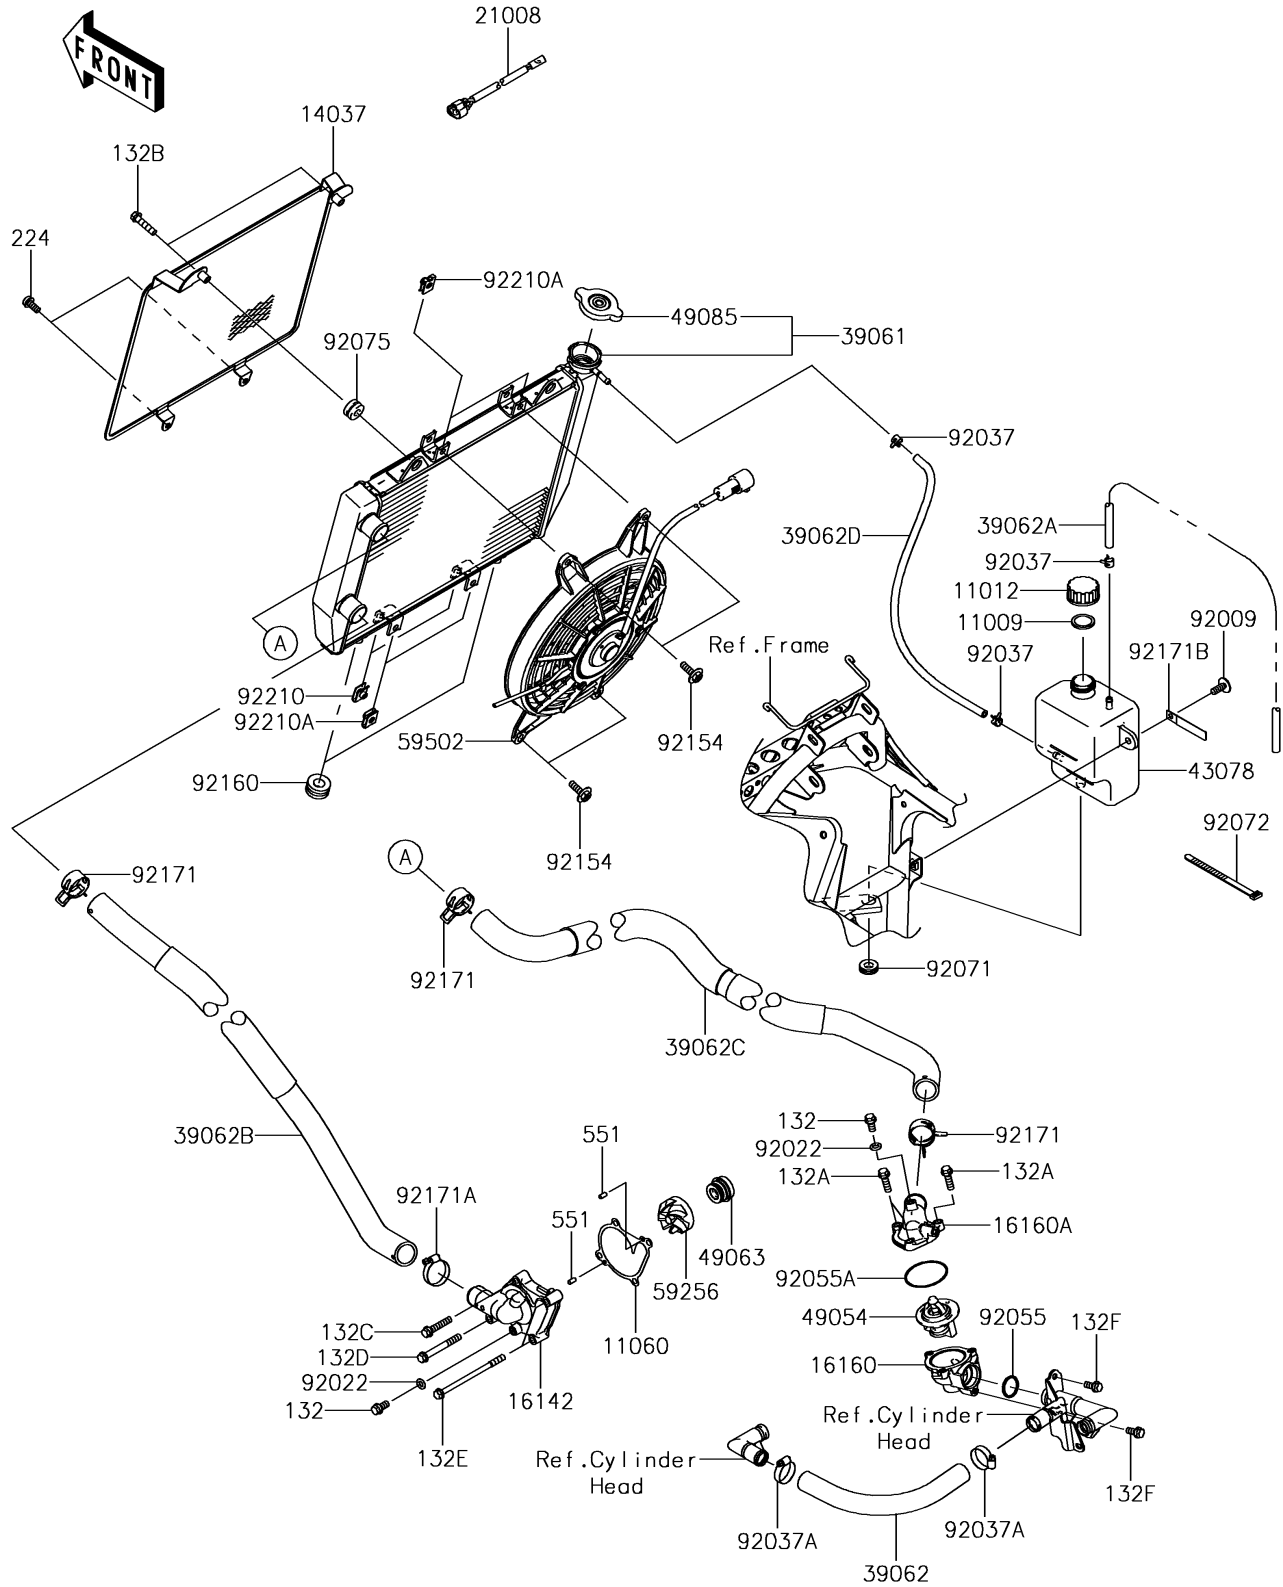

# 2017 BRUTE FORCE® 750 4x4i EPS PARTS DIAGRAM

Radiator

E3032

### Radiator

ITEM NAME	PART NUMBER	QUANTITY
GASKET,RESERVOIR TANK CAP (Ref # 11009)	11009-1145	1
CAP (Ref # 11012)	11012-1084	1
GASKET,WATER PUMP (Ref # 11060)	11060-1964	1
BOLT-FLANGED-SMALL,6X12 (Ref # 132)	132BA0612	2
BOLT-FLANGED-SMALL,6X20 (Ref # 132A)	132BA0620	3
BOLT-FLANGED-SMALL,6X25 (Ref # 132B)	132BA0625	2
BOLT-FLANGED-SMALL,6X30 (Ref # 132C)	132BA0630	1
SCREEN (Ref # 14037)	14037-0742	1
COVER-PUMP,WATER (Ref # 16142)	16142-0069	1
BODY,THERMOSTAT,LWR (Ref # 16160)	16160-0189	1
BODY,THERMOSTAT,UPP (Ref # 16160A)	16160-0225	1
BREAKER,FAN MOTOR (Ref # 21008)	21008-0555	1
RADIATOR-ASSY (Ref # 39061)	39061-0589	1
HOSE-COOLING,FR HEAD-THERMO (Ref # 39062)	39062-0316	1
HOSE-COOLING,5X9X800 (Ref # 39062A)	39062-0321	1
HOSE-COOLING,RADIATOR-PUMP (Ref # 39062B)	39062-0587	1
HOSE-COOLING,THERMO-RADIATOR (Ref # 39062C)	39062-0630	1
HOSE-COOLING,5X9X410 (Ref # 39062D)	39062-0631	1
RESERVOIR (Ref # 43078)	43078-0070	1
THERMOSTAT (Ref # 49054)	49054-1055	1
SEAL-MECHANICAL,WATER (Ref # 49063)	49063-1055	1
CAP-ASSY-PRESSURE (Ref # 49085)	49085-0005	1
IMPELLER (Ref # 59256)	59256-1069	1
FAN-ASSY (Ref # 59502)	59502-0554	1
SCREW,6X16 (Ref # 92009)	92009-1694	1
WASHER,6.2X11X1 (Ref # 92022)	92022-304	2
CLAMP,TUBE (Ref # 92037)	92037-1461	3
CLAMP,COOLING HOSE (Ref # 92037A)	92037-1589	2
RING-O,22.1X2.4 (Ref # 92055)	92055-1081	1