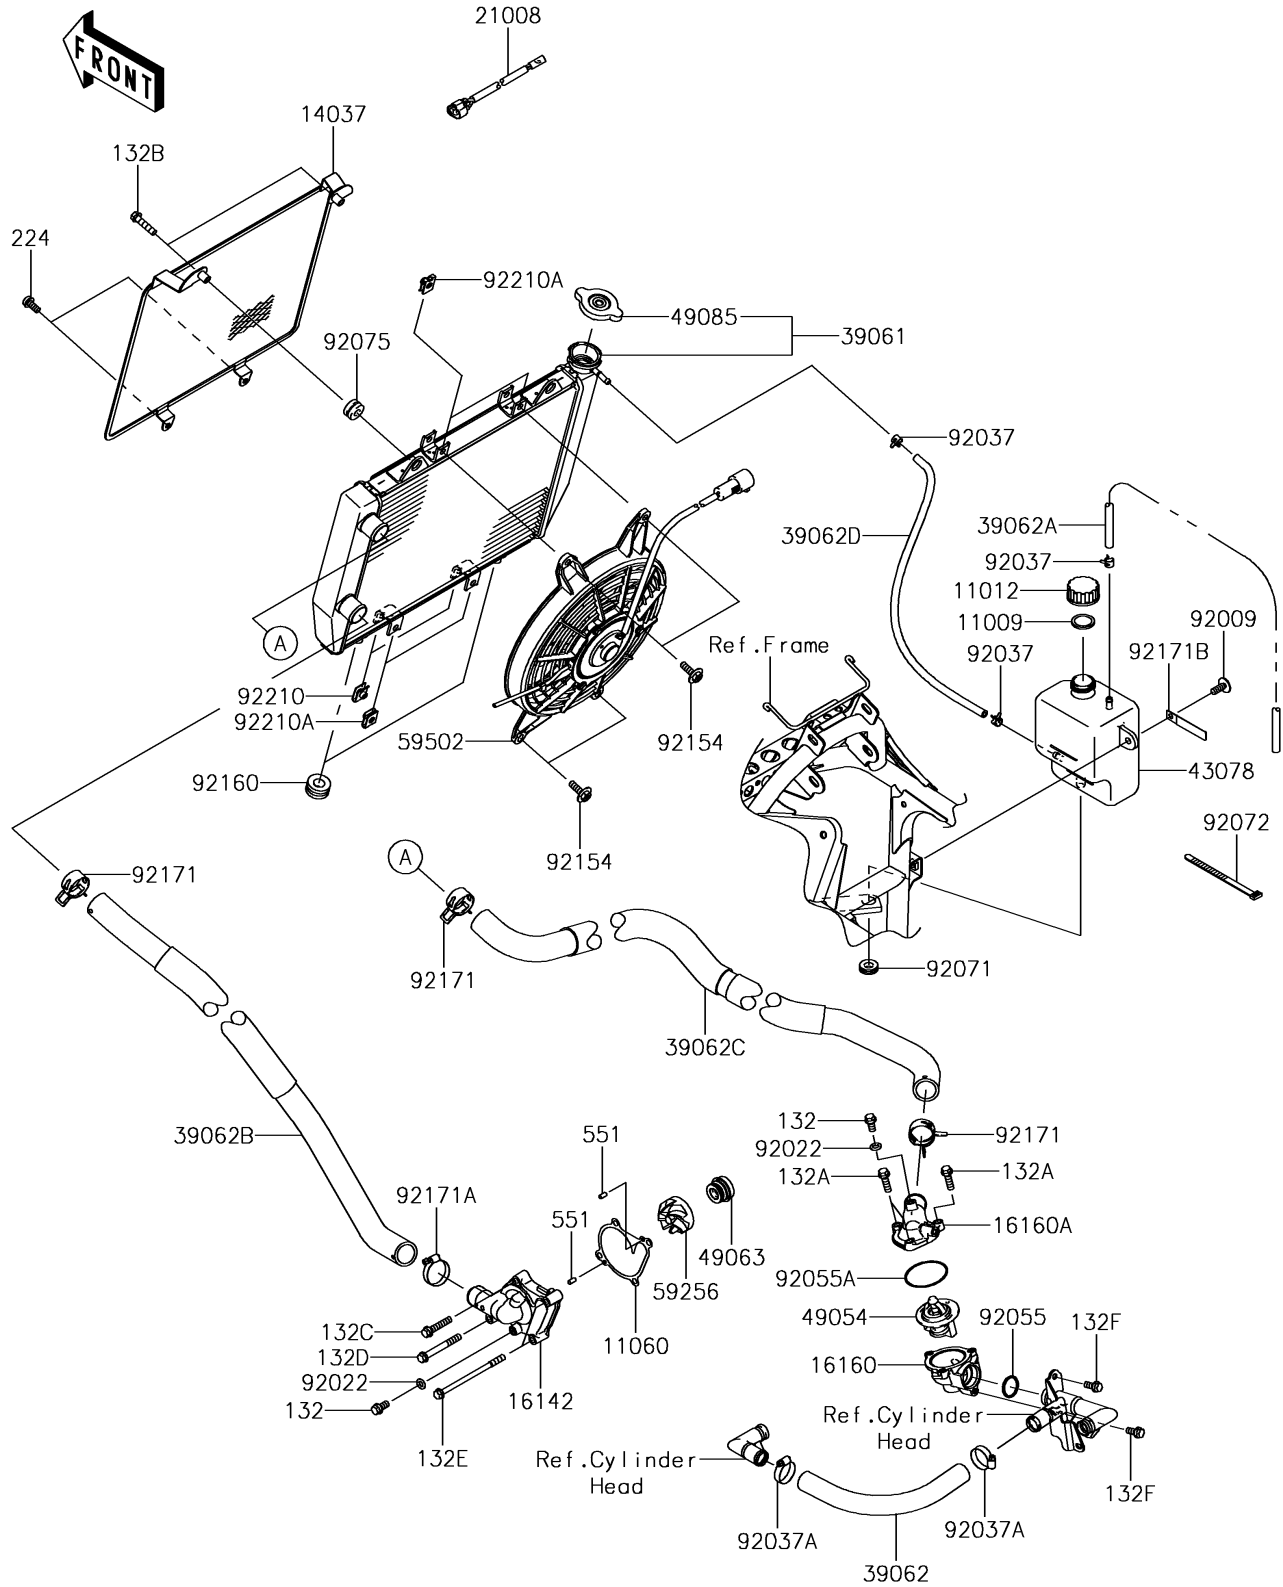

# 2019 BRUTE FORCE® 750 4x4i EPS PARTS DIAGRAM

Radiator

E3032

### Radiator

ITEM NAME	PART NUMBER	QUANTITY
GASKET,RESERVOIR TANK CAP (Ref # 11009)	11009-1145	1
CAP (Ref # 11012)	11012-1084	1
GASKET,WATER PUMP (Ref # 11060)	11060-1964	1
BOLT-FLANGED-SMALL,6X12 (Ref # 132)	132BA0612	2
BOLT-FLANGED-SMALL,6X20 (Ref # 132A)	132BA0620	3
BOLT-FLANGED-SMALL,6X25 (Ref # 132B)	132BA0625	2
BOLT-FLANGED-SMALL,6X30 (Ref # 132C)	132BA0630	1
SCREEN (Ref # 14037)	14037-0742	1
COVER-PUMP,WATER (Ref # 16142)	16142-0069	1
BODY,THERMOSTAT,LWR (Ref # 16160)	16160-0189	1
BODY,THERMOSTAT,UPP (Ref # 16160A)	16160-0225	1
BREAKER,FAN MOTOR (Ref # 21008)	21008-0555	1
RADIATOR-ASSY (Ref # 39061)	39061-0589	1
HOSE-COOLING,FR HEAD-THERMO (Ref # 39062)	39062-0316	1
HOSE-COOLING,5X9X800 (Ref # 39062A)	39062-0321	1
HOSE-COOLING,RADIATOR-PUMP (Ref # 39062B)	39062-0587	1
HOSE-COOLING,THERMO-RADIATOR (Ref # 39062C)	39062-0630	1
HOSE-COOLING,5X9X410 (Ref # 39062D)	39062-0631	1
RESERVOIR (Ref # 43078)	43078-0070	1
THERMOSTAT (Ref # 49054)	49054-1055	1
SEAL-MECHANICAL,WATER (Ref # 49063)	49063-1055	1
CAP-ASSY-PRESSURE (Ref # 49085)	49085-0005	1
IMPELLER (Ref # 59256)	59256-1069	1
FAN-ASSY (Ref # 59502)	59502-0554	1
SCREW,6X16 (Ref # 92009)	92009-1694	1
WASHER,6.2X11X1 (Ref # 92022)	92022-304	2
CLAMP,TUBE (Ref # 92037)	92037-1461	3
CLAMP,COOLING HOSE (Ref # 92037A)	92037-1589	2
RING-O,22.1X2.4 (Ref # 92055)	92055-1081	1