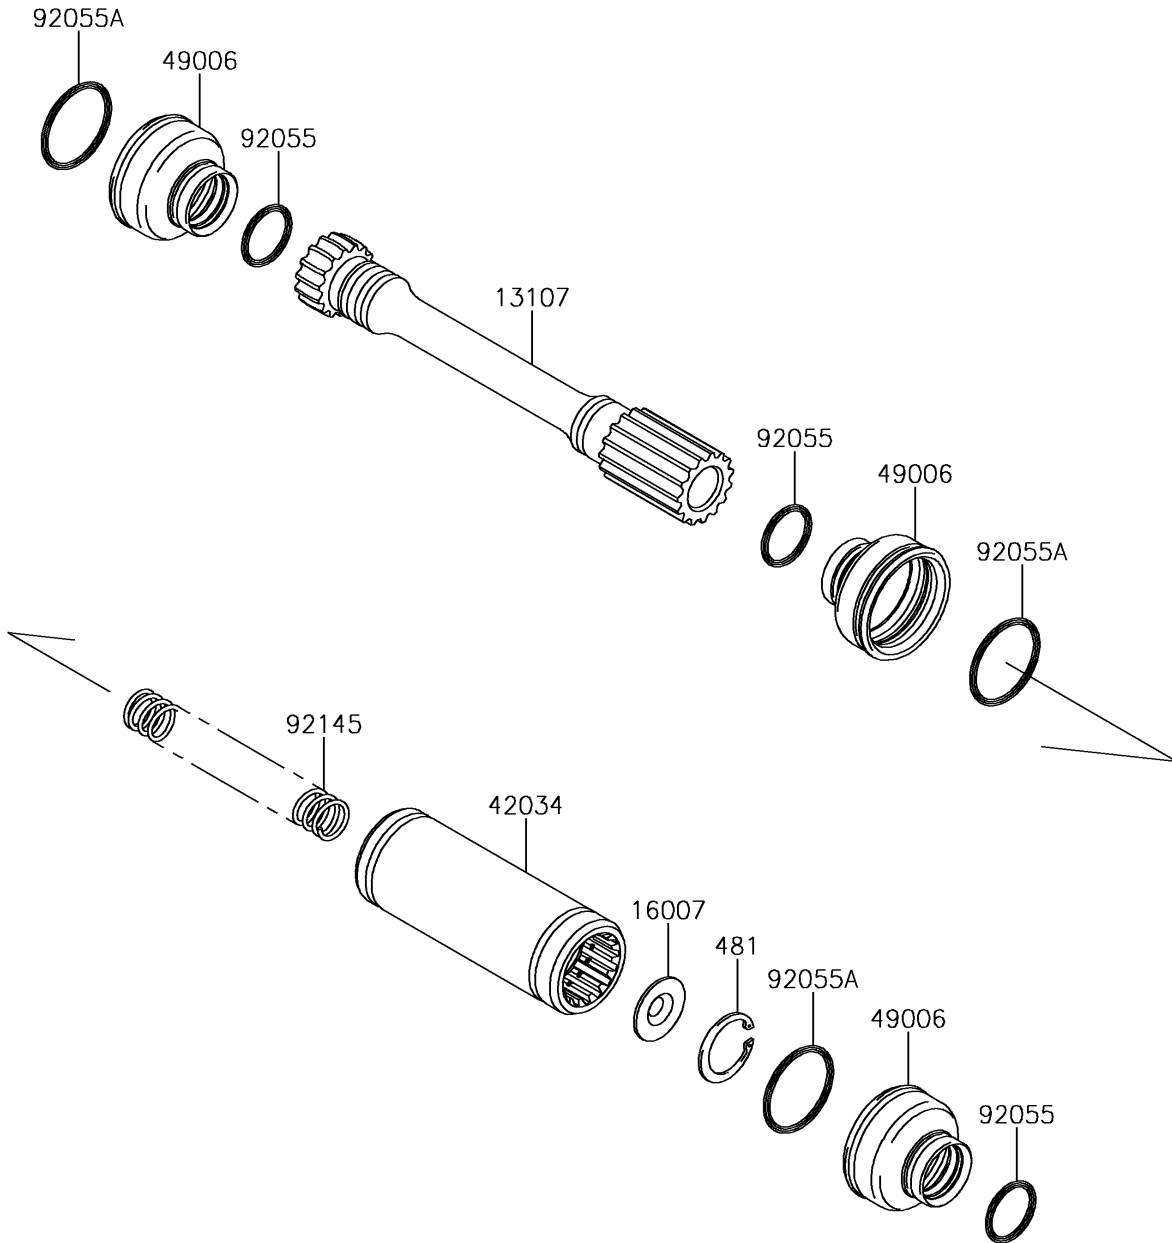

2017 BRUTE FORCE® 750 4x4i EPS PARTS DIAGRAM

Drive Shaft-Propeller

E3135

2017 BRUTE FORCE® 750 4x4i EPS PARTS LIST

Drive Shaft-Propeller

ITEM NAME	PART NUMBER	QUANTITY
SHAFT,FR,PROPELLER (Ref # 13107)	13107-0788	1
SEAT-SPRING,PROPELLER SHAFT (Ref # 16007)	16007-0042	1
COUPLING,PROPELLER (Ref # 42034)	42034-0730	1
CIRCLIP-TYPE-C,25MM (Ref # 481)	481J2500	1
BOOT (Ref # 49006)	49006-1362	3
RING-O,18X24X3 (Ref # 92055)	92055-1633	3
RING-O,30X35X2.5 (Ref # 92055A)	92055-1693	3
SPRING,PROPELLER SHAFT (Ref # 92145)	92145-1583	1