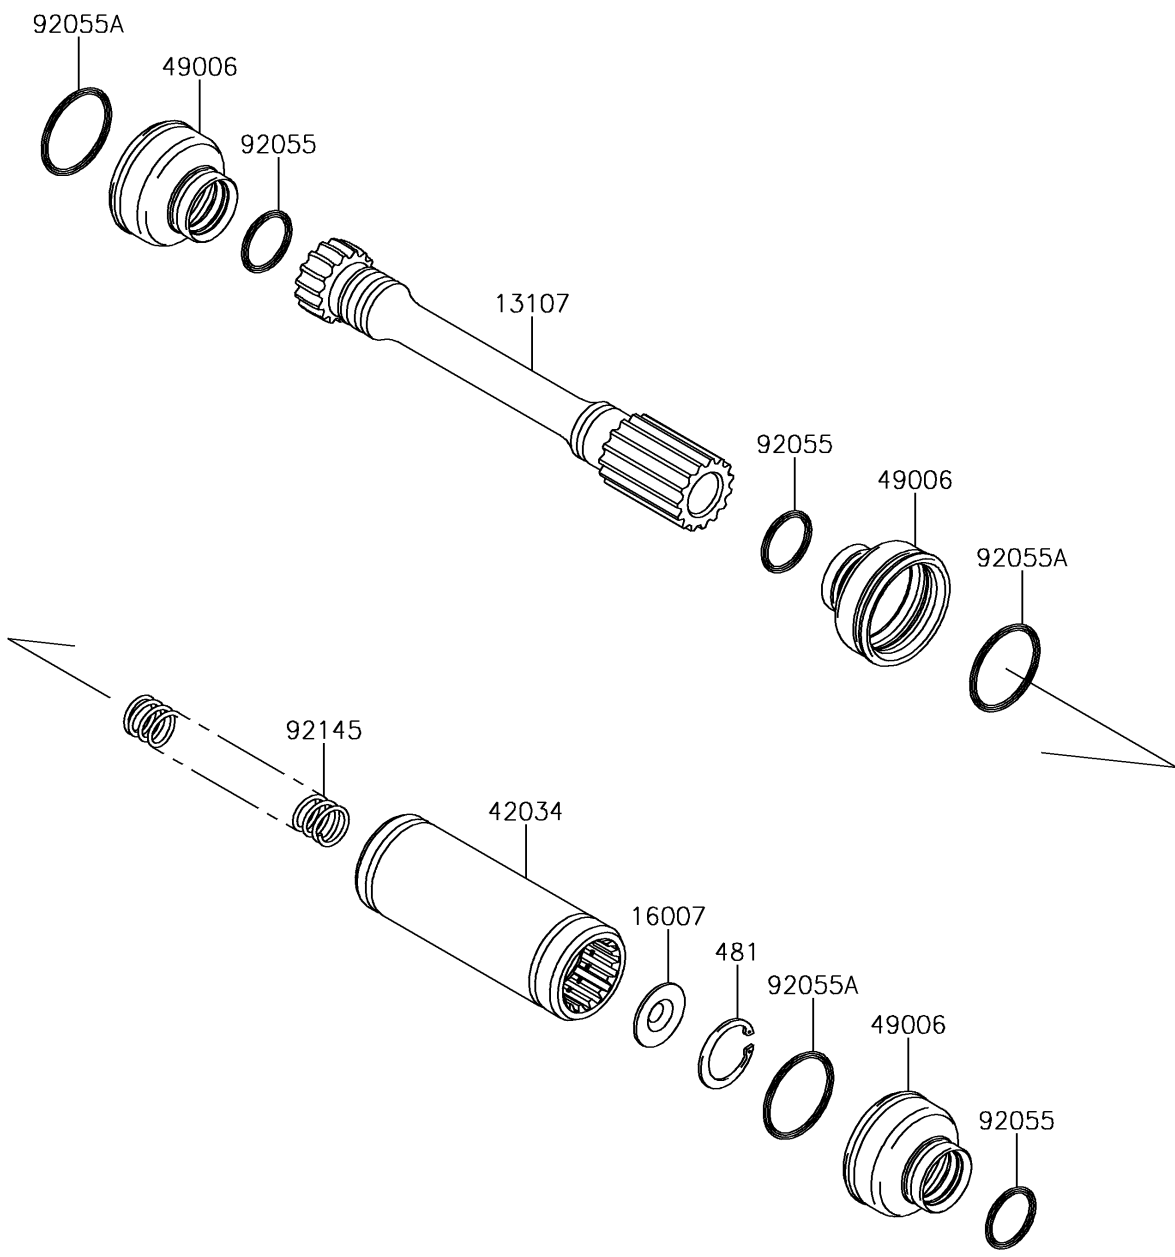

# 2019 BRUTE FORCE® 750 4x4i EPS PARTS DIAGRAM

Drive Shaft-Propeller

E3135

### Drive Shaft-Propeller

ITEM NAME	PART NUMBER	QUANTITY
SHAFT,FR,PROPELLER (Ref # 13107)	13107-0788	1
SEAT-SPRING,PROPELLER SHAFT (Ref # 16007)	16007-0042	1
COUPLING,PROPELLER (Ref # 42034)	42034-0730	1
CIRCLIP-TYPE-C,25MM (Ref # 481)	481J2500	1
BOOT (Ref # 49006)	49006-1362	3
RING-O,18X24X3 (Ref # 92055)	92055-1633	3
RING-O,30X35X2.5 (Ref # 92055A)	92055-1693	3
SPRING,PROPELLER SHAFT (Ref # 92145)	92145-1583	1