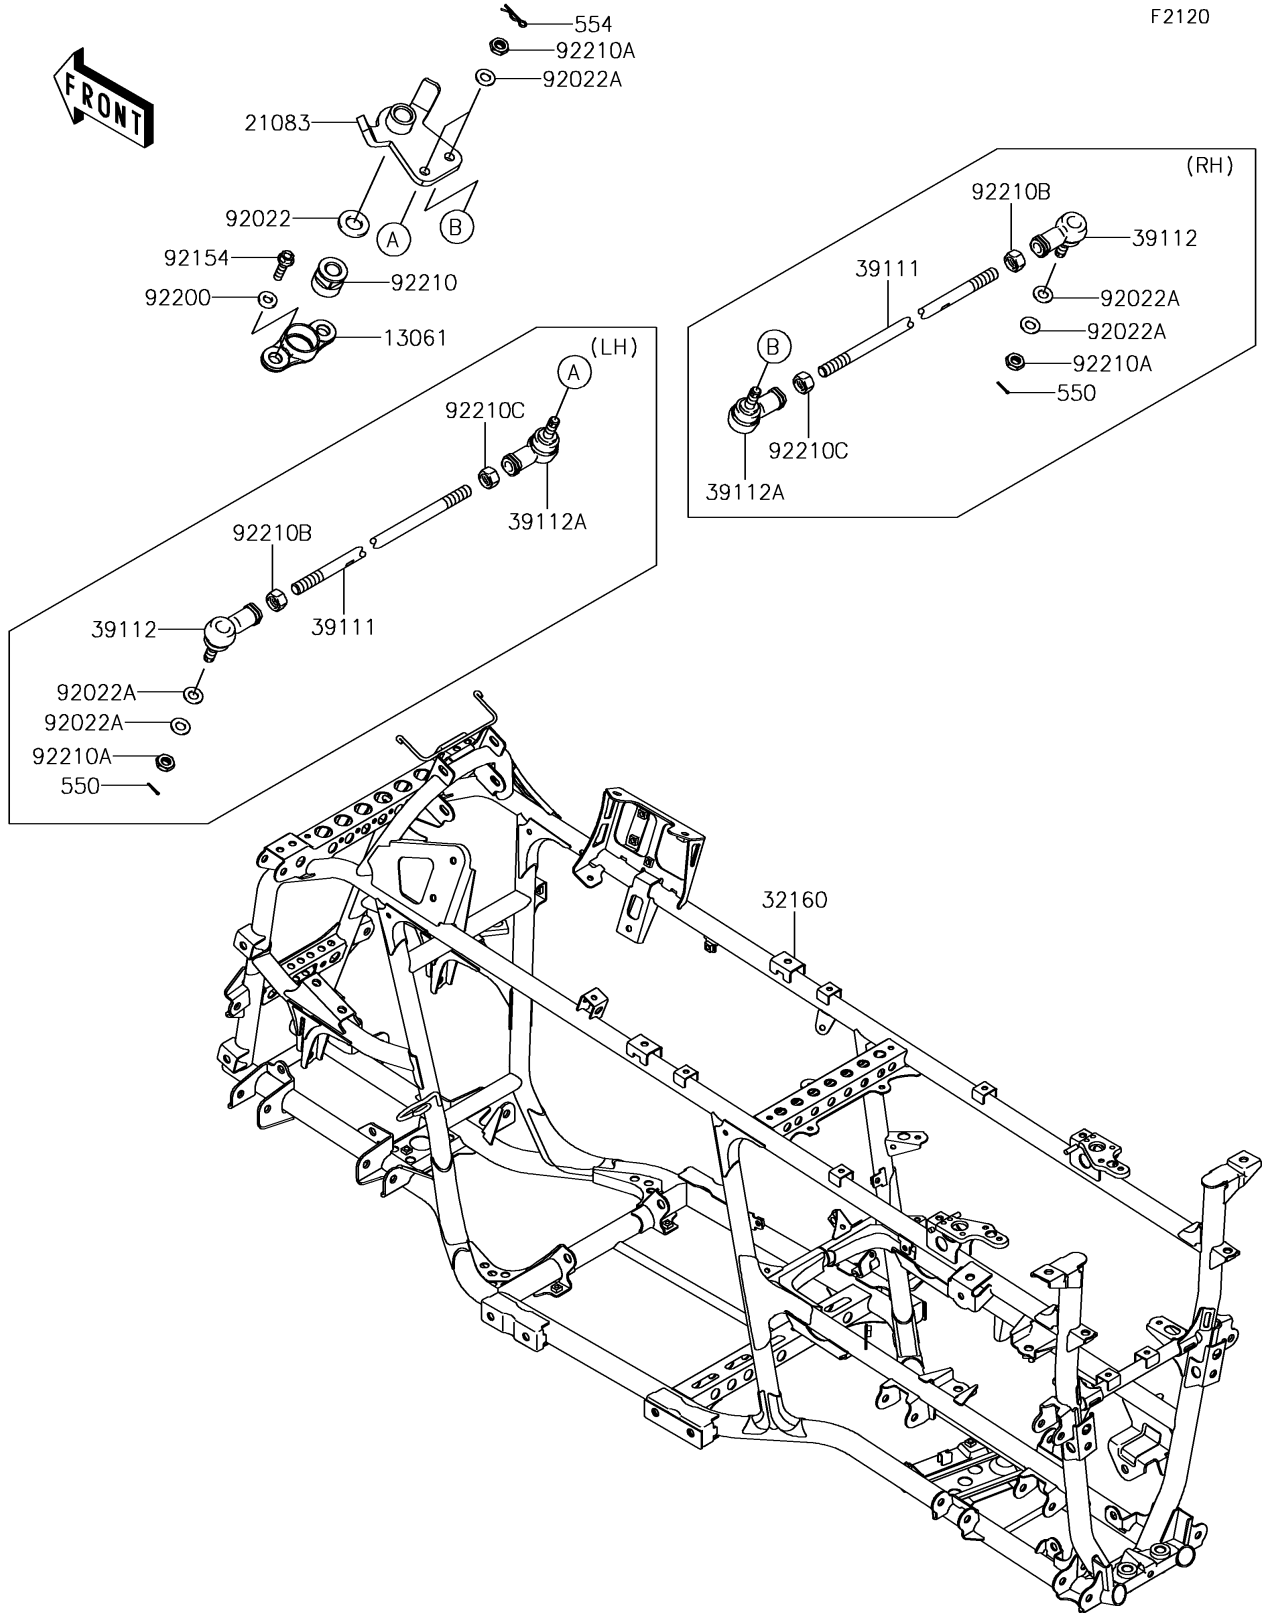

2015 BRUTE FORCE® 750 4x4i EPS PARTS DIAGRAM

Frame

2015 BRUTE FORCE® 750 4x4i EPS PARTS LIST

Frame

ITEM NAME	PART NUMBER	QUANTITY
BOSS,EPS STOPPER (Ref # 13061)	13061-0611	1
ARM,PITMAN (Ref # 21083)	21083-0053	1
FRAME-COMP (Ref # 32160)	32160-0712	1
ROD-TIE (Ref # 39111)	39111-0023	2
RODEND-TIE,RIGHT HANDED (Ref # 39112)	39112-0009	2
RODEND-TIE,LEFT HANDED (Ref # 39112A)	39112-0010	2
PIN-COTTER,2.0X15 (Ref # 550)	550AA2015	2
PIN-SNAP,10MM (Ref # 554)	554DA1000	2
WASHER,16X32X3.2 (Ref # 92022)	92022-1701	1
WASHER,10.2X20X1.5 (Ref # 92022A)	92022-3742	6
BOLT,FLANGED,8X30 (Ref # 92154)	92154-0850	2
WASHER,8.2X20.0X2.5 (Ref # 92200)	92200-0205	2
NUT,16MM (Ref # 92210)	92210-0751	1
NUT,LOCK,10MM (Ref # 92210A)	92210-1184	4
NUT,RIGHT HANDED (Ref # 92210B)	92210-1385	2
NUT,LEFT HANDED (Ref # 92210C)	92210-1386	2