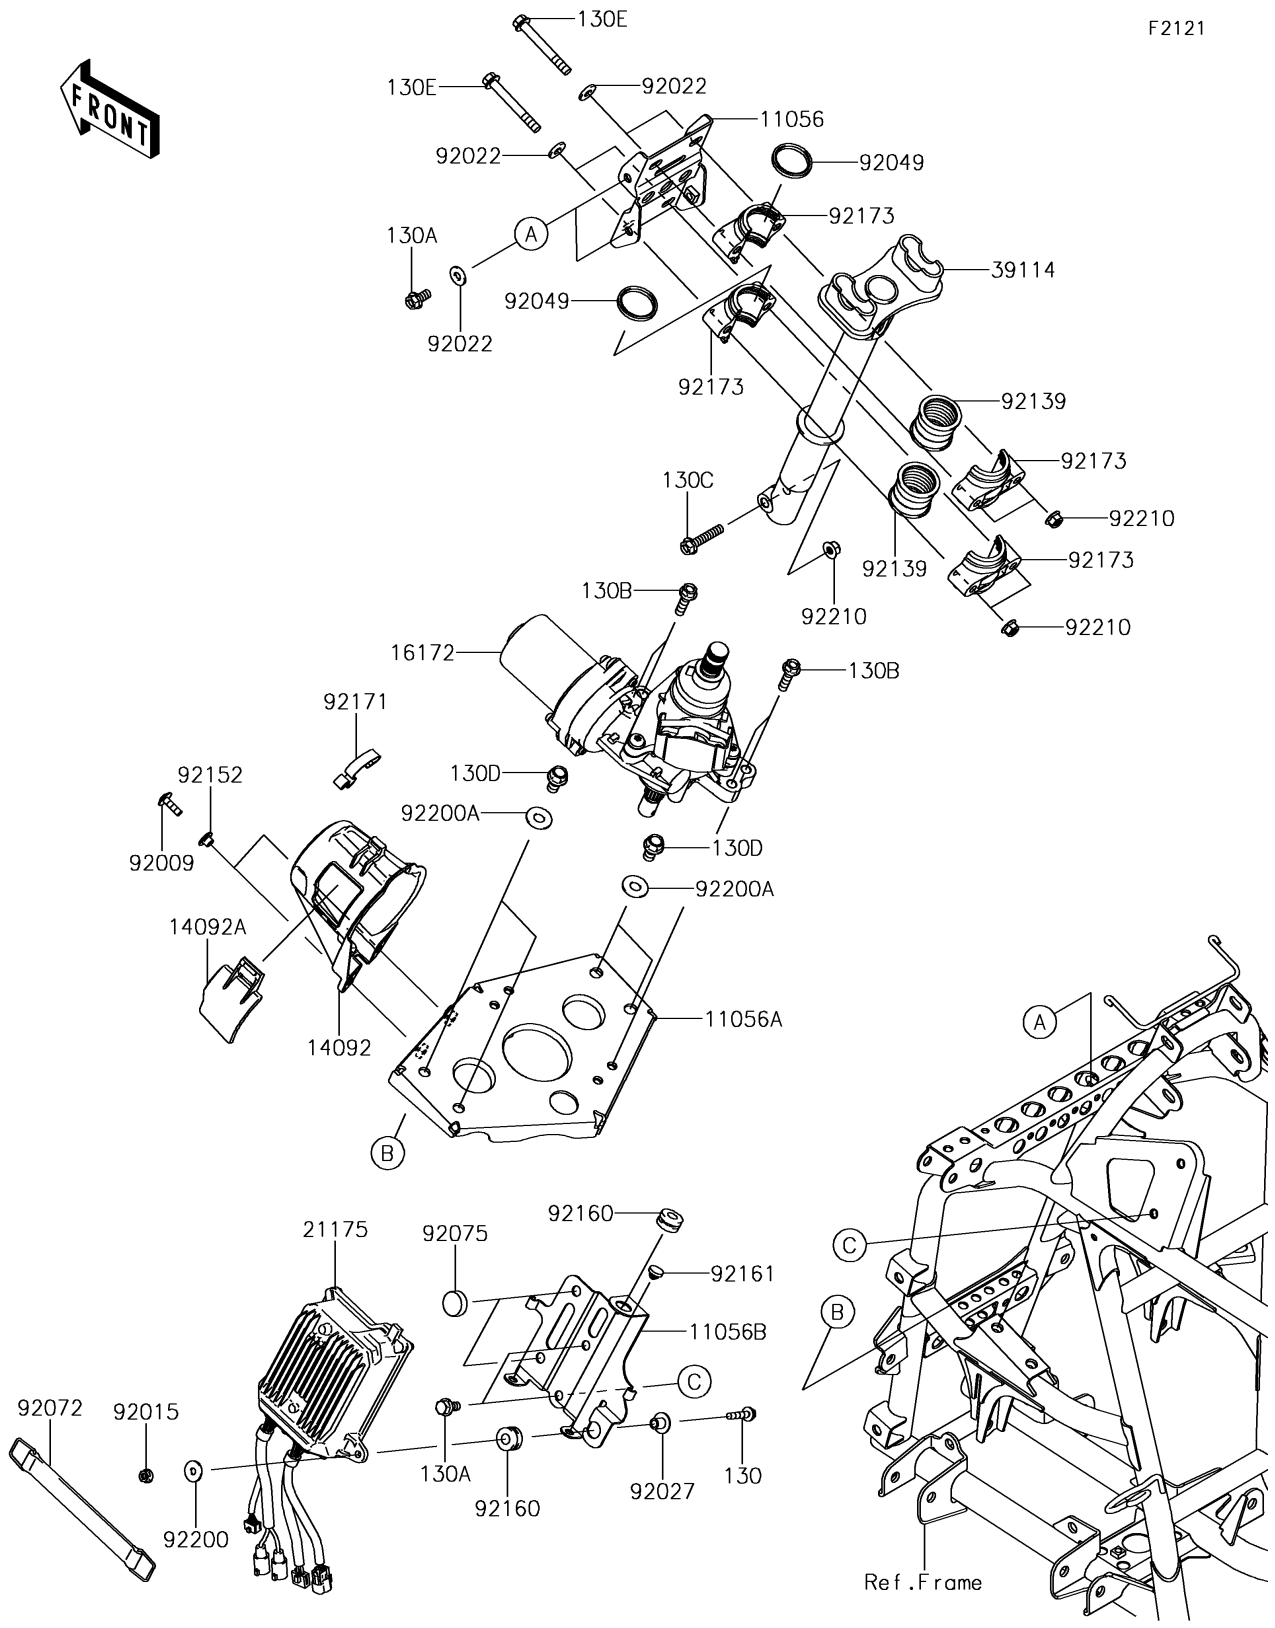

2016 BRUTE FORCE® 750 4x4i EPS PARTS DIAGRAM

Steering Shaft

F2121

2016 BRUTE FORCE® 750 4x4i EPS PARTS LIST

Steering Shaft

ITEM NAME	PART NUMBER	QUANTITY
BRACKET,STRG,UPP (Ref # 11056)	11056-0284	1
BRACKET,EPS BODY FIT (Ref # 11056A)	11056-0285	1
BRACKET,EPS ECU (Ref # 11056B)	11056-0290	1
BOLT-FLANGED,6X30 (Ref # 130)	130BA0630	1
BOLT-FLANGED,8X16 (Ref # 130A)	130BA0816	6
BOLT-FLANGED,8X30 (Ref # 130B)	130BA0830	4
BOLT-FLANGED,8X40 (Ref # 130C)	130BA0840	1
BOLT-FLANGED,10X16 (Ref # 130D)	130BA1016	4
BOLT-FLANGED,8X65 (Ref # 130E)	130CA0865	4
COVER,EPS (Ref # 14092)	14092-0260	1
COVER,EPS,CAP (Ref # 14092A)	14092-0261	1
ACTUATOR,EPS (Ref # 16172)	16172-0560	1
CONTROL UNIT-ELECTRONIC,EPS (Ref # 21175)	21175-0752	1
SHAFT-COMP-STRG (Ref # 39114)	39114-0309	1
SCREW,6X20 (Ref # 92009)	92009-1289	2
NUT,FLANGED,6MM (Ref # 92015)	92015-1367	1
WASHER,8.2X19X2 (Ref # 92022)	92022-1533	8
COLLAR,L=12 (Ref # 92027)	92027-1062	1
SEAL-OIL,SR31.8X37.5X3.8LR (Ref # 92049)	92049-7501	2
BAND,BATTERY (Ref # 92072)	92072-3879	1
DAMPER,9X24X14 (Ref # 92075)	92075-281	2
BUSHING,STRG SHAFT (Ref # 92139)	92139-0763	2
COLLAR,6.3X8.3X7.2 (Ref # 92152)	92152-1865	2
DAMPER (Ref # 92160)	92160-1895	2
DAMPER (Ref # 92161)	92161-0586	2
CLAMP (Ref # 92171)	92171-0225	1
CLAMP,STRG SHAFT (Ref # 92173)	92173-0746	4
WASHER,6.5X20X1.6 (Ref # 92200)	92200-0283	1
WASHER,10.5X25X1.6 (Ref # 92200A)	92200-1595	4

2016 BRUTE FORCE® 750 4x4i EPS PARTS LIST

Steering Shaft

ITEM NAME	PART NUMBER	QUANTITY
NUT,FLANGED,LOCK,8MM (Ref # 92210)	92210-0493	5