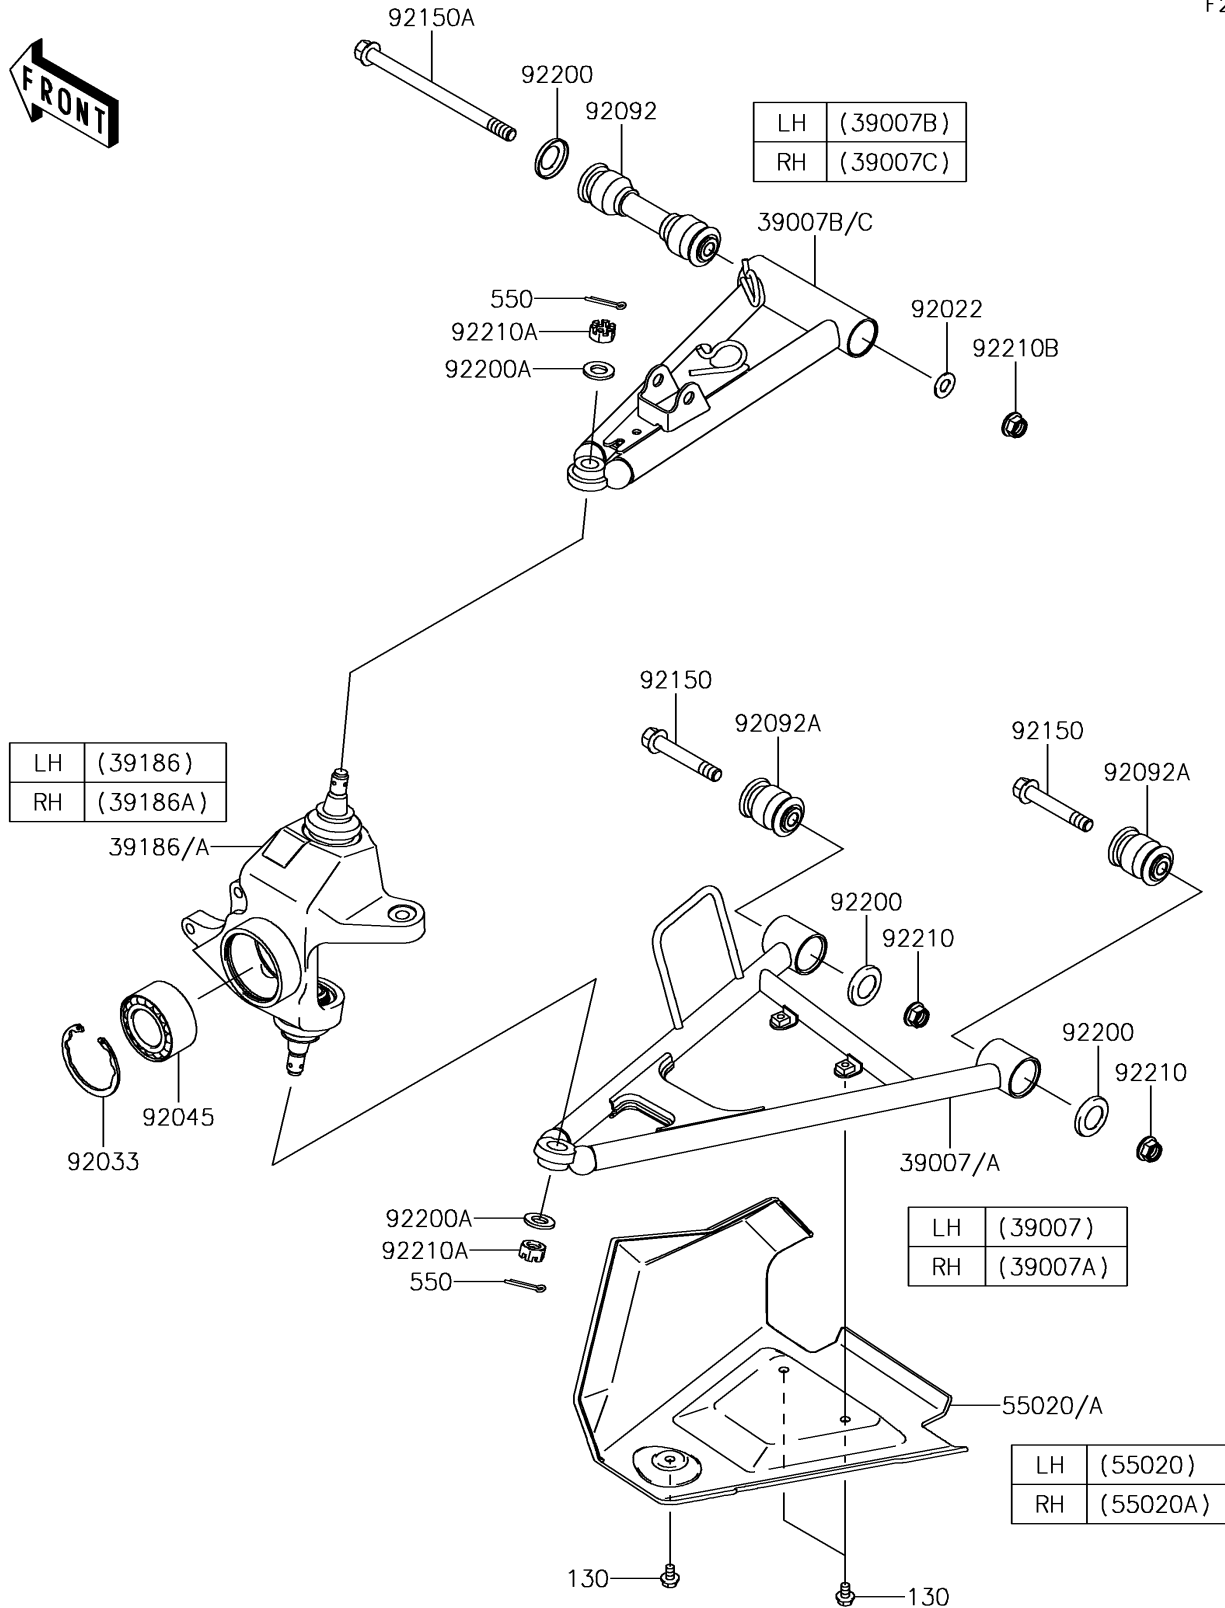

2018 BRUTE FORCE® 750 4x4i EPS PARTS DIAGRAM

Front Suspension

F2152

2018 BRUTE FORCE® 750 4x4i EPS PARTS LIST

Front Suspension

ITEM NAME	PART NUMBER	QUANTITY
BOLT-FLANGED,6X10 (Ref # 130)	130BA0610	6
ARM-SUSP,FR,LWR,LH (Ref # 39007)	39007-0176	1
ARM-SUSP,FR,LWR,RH (Ref # 39007A)	39007-0177	1
ARM-SUSP,FR,UPP,LH (Ref # 39007B)	39007-0341	1
ARM-SUSP,FR,UPP,RH (Ref # 39007C)	39007-0342	1
KNUCKLE ASSY,FR,LH (Ref # 39186)	39186-0033	1
KNUCKLE ASSY,FR,RH (Ref # 39186A)	39186-0034	1
PIN-COTTER,3.0X25 (Ref # 550)	550AA3025	4
GUARD,FRONT ARM,LH,F.BLACK (Ref # 55020)	55020-0109-6Z	1
GUARD,FRONT ARM,RH,F.BLACK (Ref # 55020A)	55020-0110-6Z	1
WASHER,10.2X20X1.5 (Ref # 92022)	92022-3742	2
RING-SNAP,55MM (Ref # 92033)	92033-1274	2
BEARING-BALL,30BWD08ACA13 (Ref # 92045)	92045-0095	2
BUSHING-RUBBER (Ref # 92092)	92092-0025	2
BUSHING-RUBBER (Ref # 92092A)	92092-0026	4
BOLT,FLANGED,10X63 (Ref # 92150)	92150-1384	4
BOLT,FLANGED,10X150 (Ref # 92150A)	92150-1686	2
WASHER,19X31.8X4 (Ref # 92200)	92200-0582	6
WASHER,12.3X23X2.3 (Ref # 92200A)	92200-1004	4
NUT,LOCK,FLANGED,10MM (Ref # 92210)	92210-0276	4
NUT,CASTLE,12MM (Ref # 92210A)	92210-0395	4
NUT,LOCK,FLANGED,10MM (Ref # 92210B)	92210-1081	2