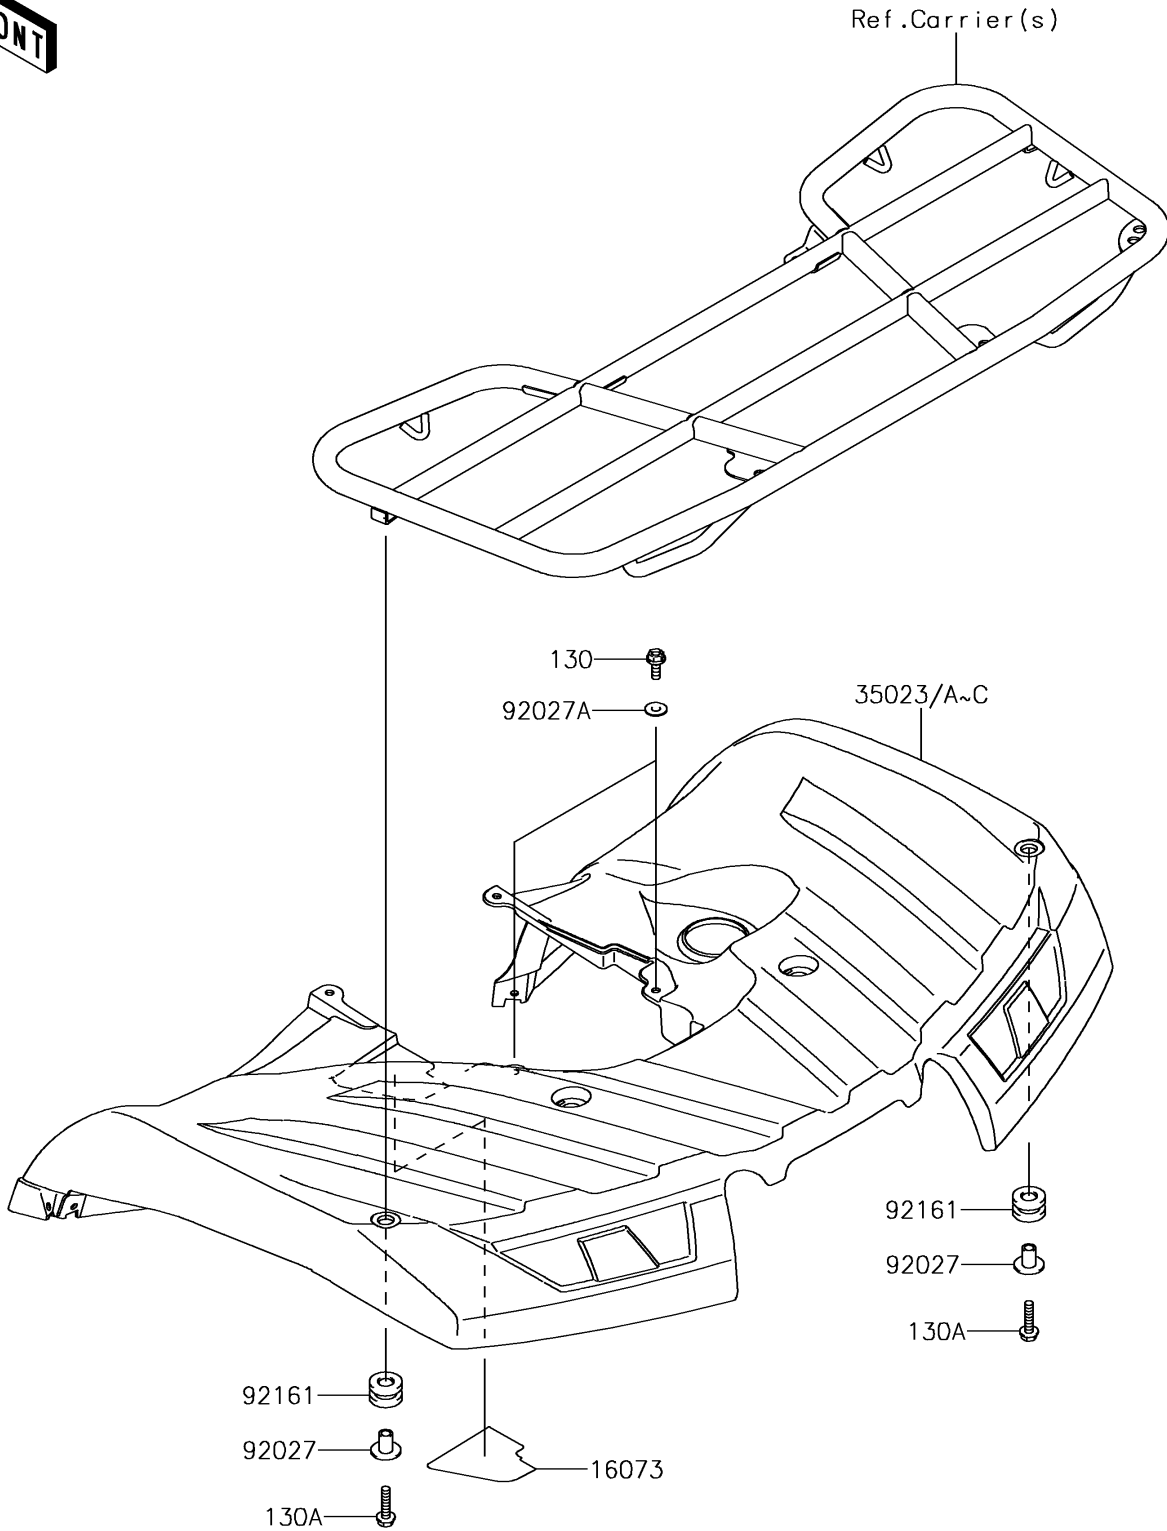

# 2017 BRUTE FORCE® 750 4x4i EPS PARTS DIAGRAM

Rear Fender(s)

F2172