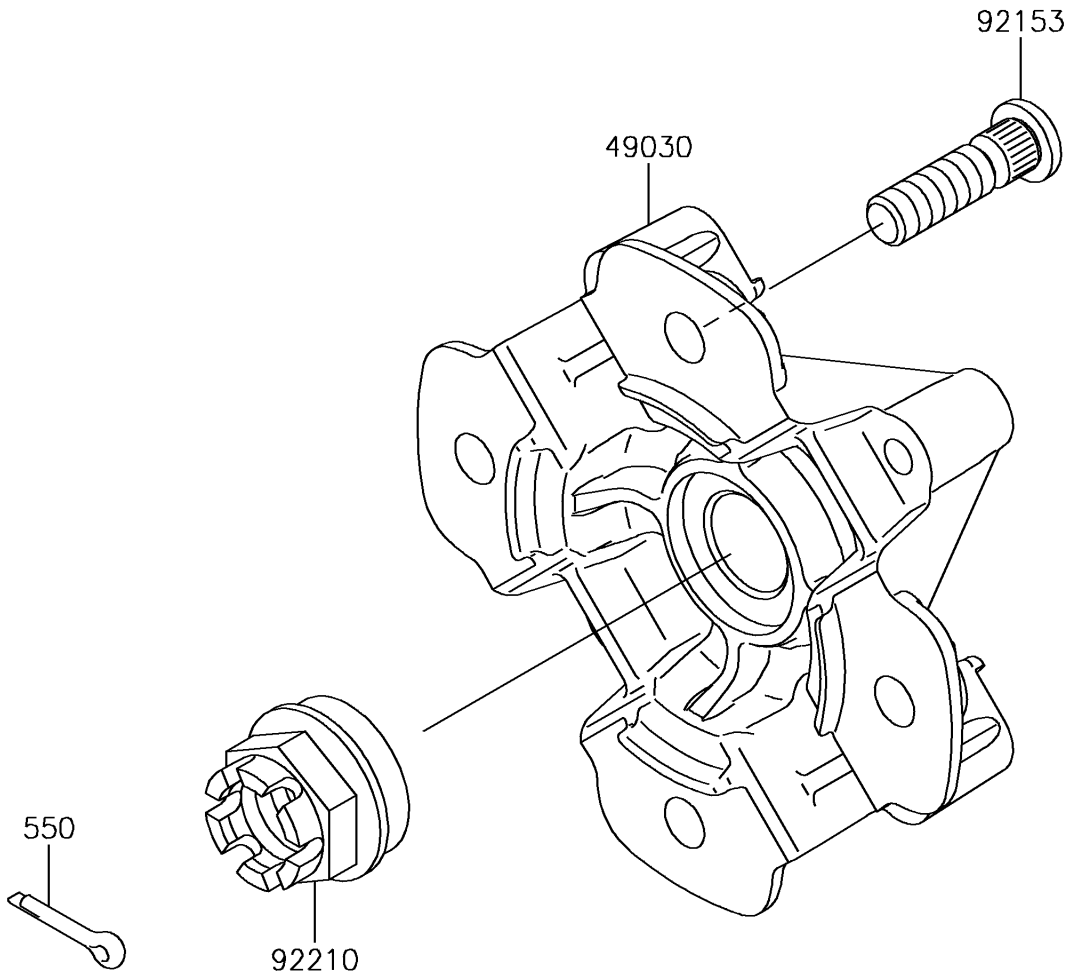

2017 BRUTE FORCE® 750 4x4i EPS PARTS DIAGRAM

Front Hub

F2230

2017 BRUTE FORCE® 750 4x4i EPS PARTS LIST

Front Hub

ITEM NAME	PART NUMBER	QUANTITY
HUB,FR (Ref # 49030)	49030-0032	2
PIN-COTTER,4.0X25 (Ref # 550)	550AA4025	2
BOLT,10X36.5 (Ref # 92153)	92153-0890	8
NUT,CASTLE,18MM (Ref # 92210)	92210-1349	2