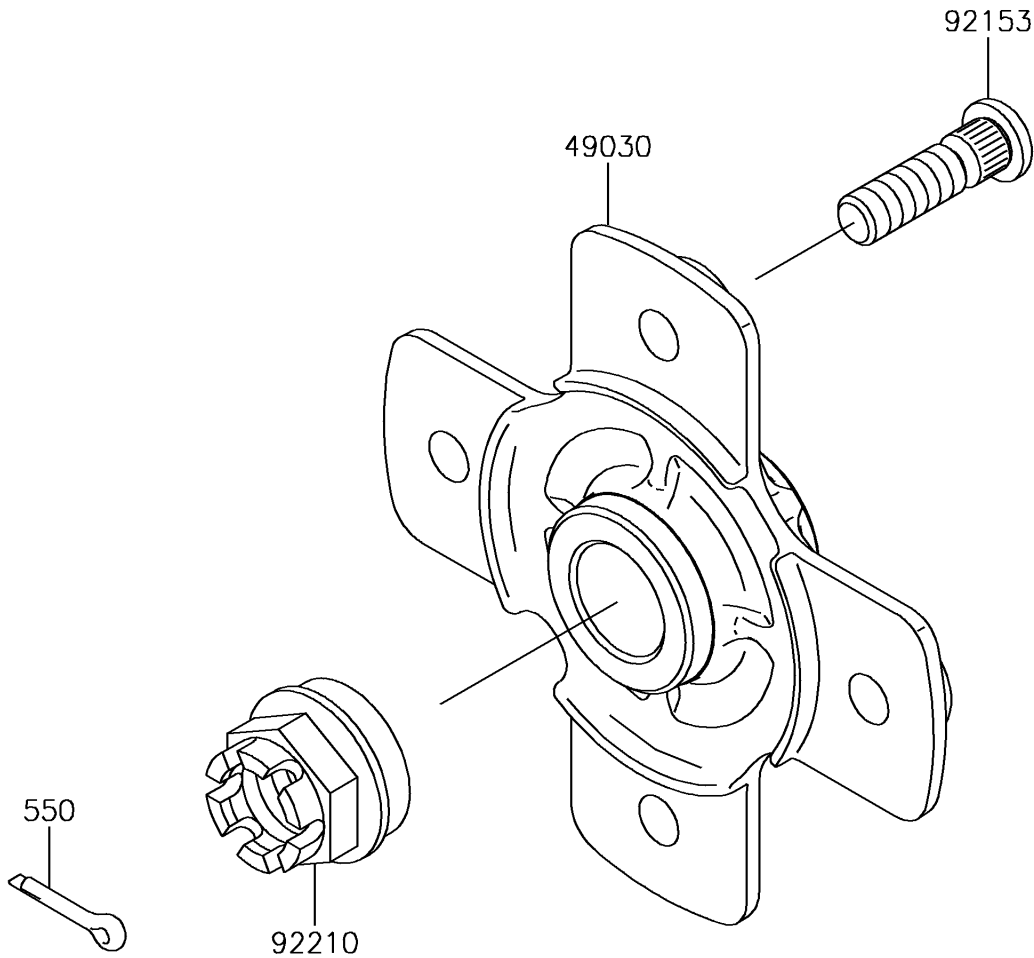

2015 BRUTE FORCE® 750 4x4i EPS PARTS DIAGRAM

Rear Hub

F2240

2015 BRUTE FORCE® 750 4x4i EPS PARTS LIST

Rear Hub

ITEM NAME	PART NUMBER	QUANTITY
HUB,RR (Ref # 49030)	49030-0034	2
PIN-COTTER,4.0X25 (Ref # 550)	550AA4025	2
BOLT,10X36.5 (Ref # 92153)	92153-0890	8
NUT,CASTLE,20MM (Ref # 92210)	92210-1381	2