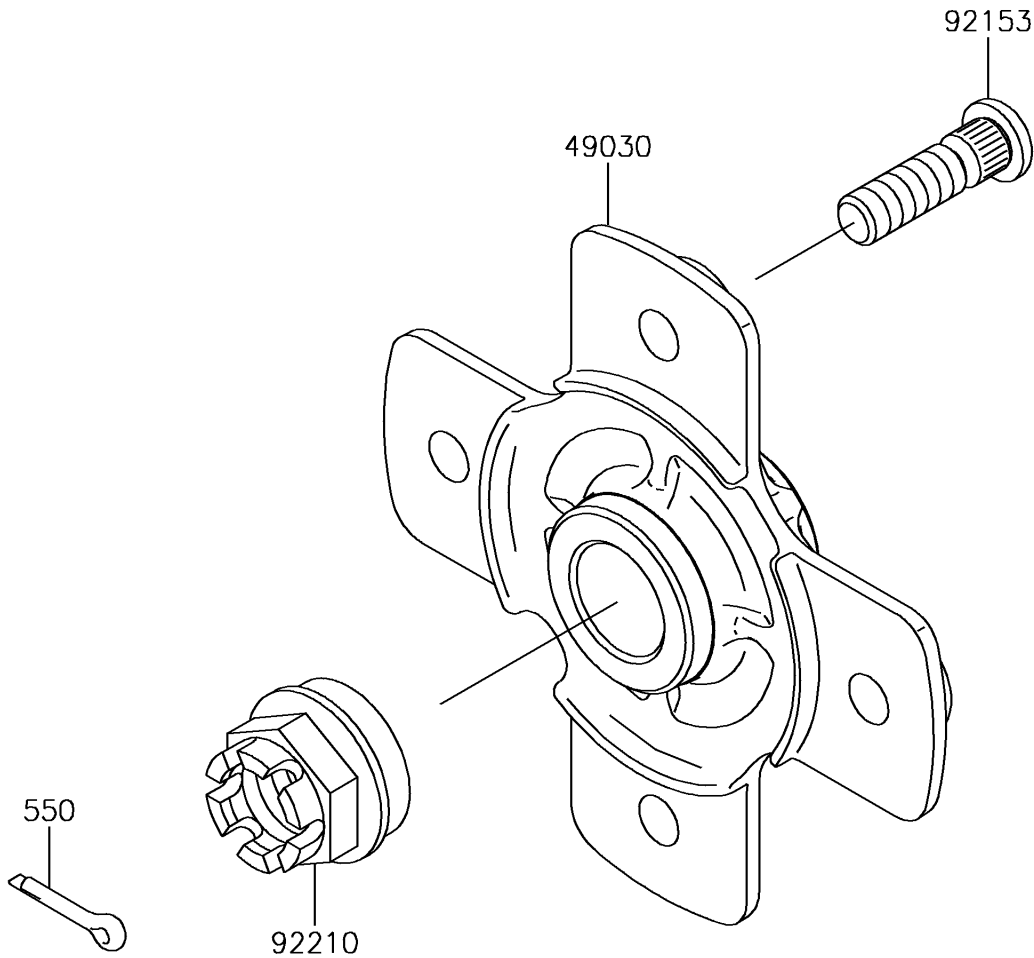

2017 BRUTE FORCE® 750 4x4i EPS PARTS DIAGRAM

Rear Hub

F2240

2017 BRUTE FORCE® 750 4x4i EPS PARTS LIST

Rear Hub

ITEM NAME	PART NUMBER	QUANTITY
HUB,RR (Ref # 49030)	49030-0034	2
PIN-COTTER,4.0X25 (Ref # 550)	550AA4025	2
BOLT,10X36.5 (Ref # 92153)	92153-0890	8
NUT,CASTLE,20MM (Ref # 92210)	92210-1381	2